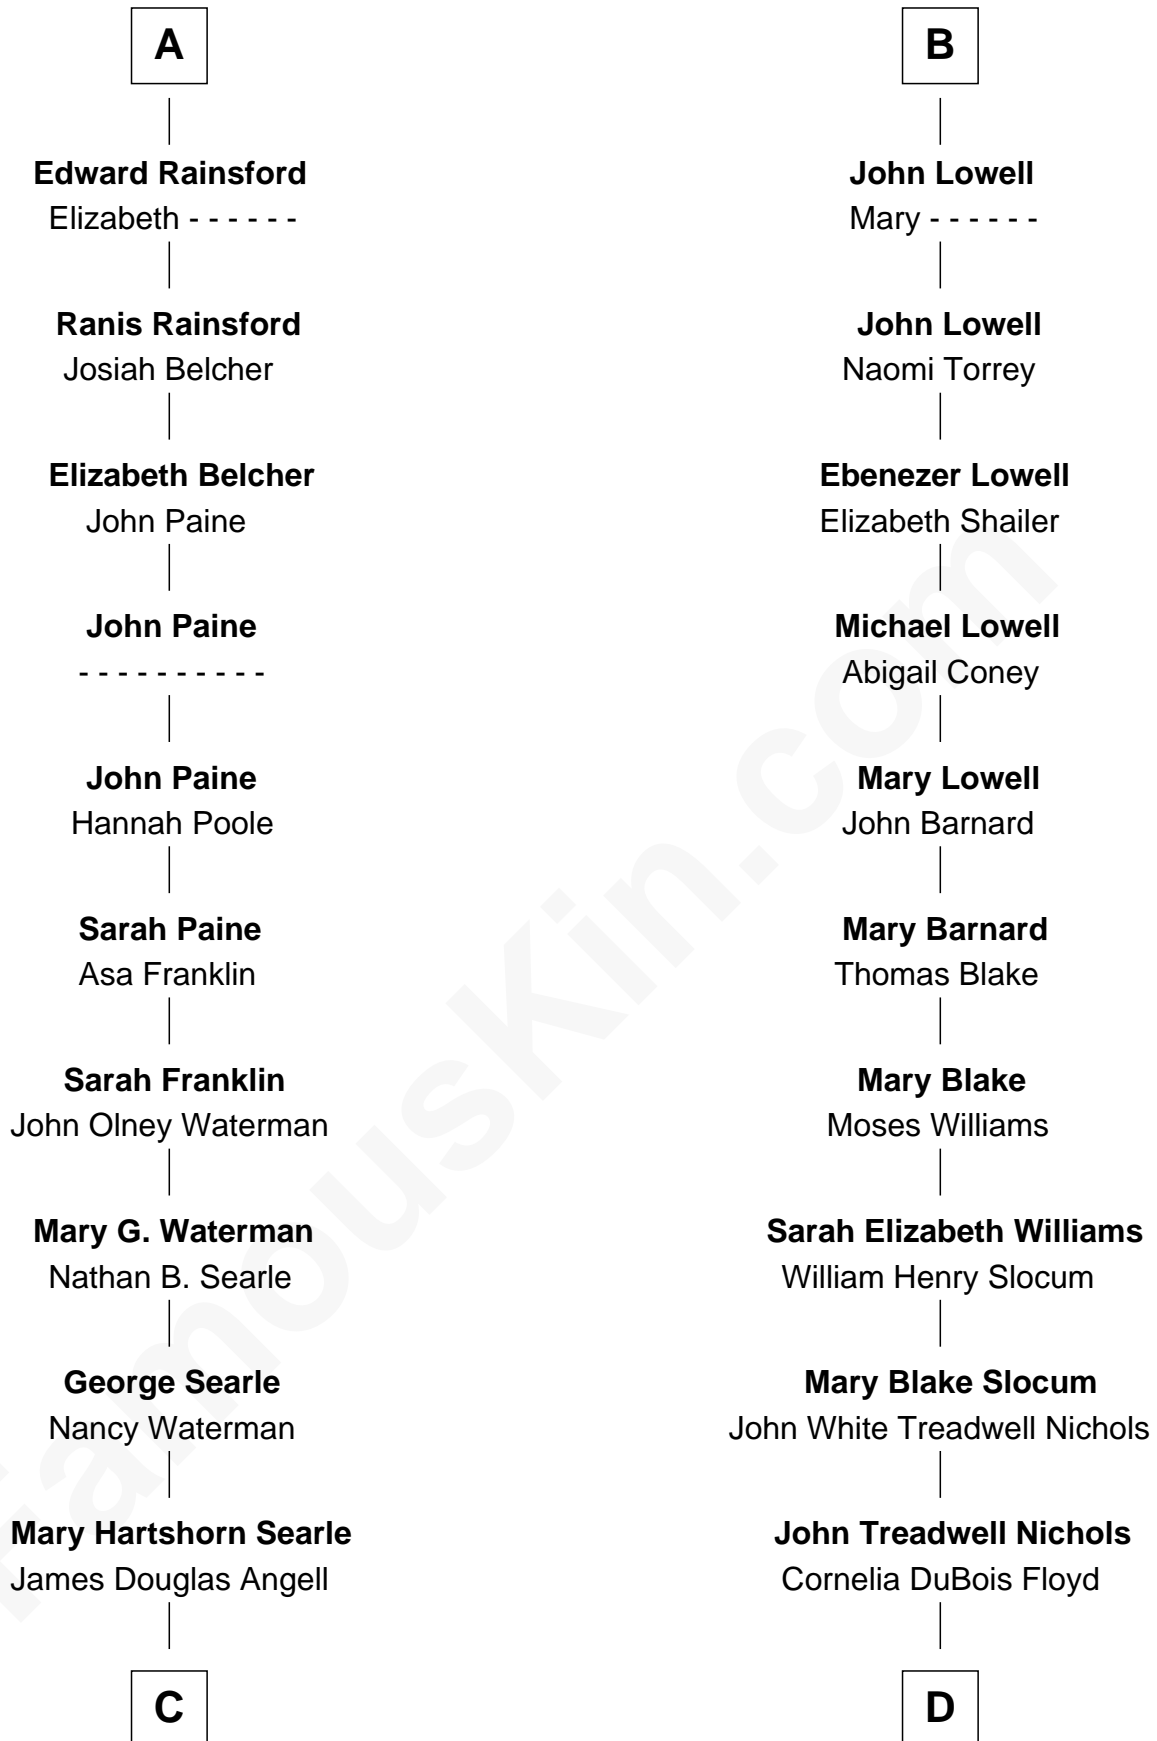

FamousKin.com Relationship Chart of

David Angell

TV Producer - 9/11 Victim

18th cousin 1 time removed of

Bill Weld

68th Governor of Massachusetts

Sir Walter Hungerford

Katherine Peverell

Sir Robert Hungerford

Margaret Botreaux

Eleanor Hungerford

Sir John White

Robert White

Margaret Gainsford

Margaret White

John Kirton

Stephen Kirton

Margaret Offley

Thomas Kirton

Mary Sadler

Mary Kirton

Robert Rainsford

A

Elizabeth Hungerford

Edmund Percival

Christian Percival

Richard Lowle

Percival Lowell

Rebecca - - - - -

B

C

Harris Marion Angell