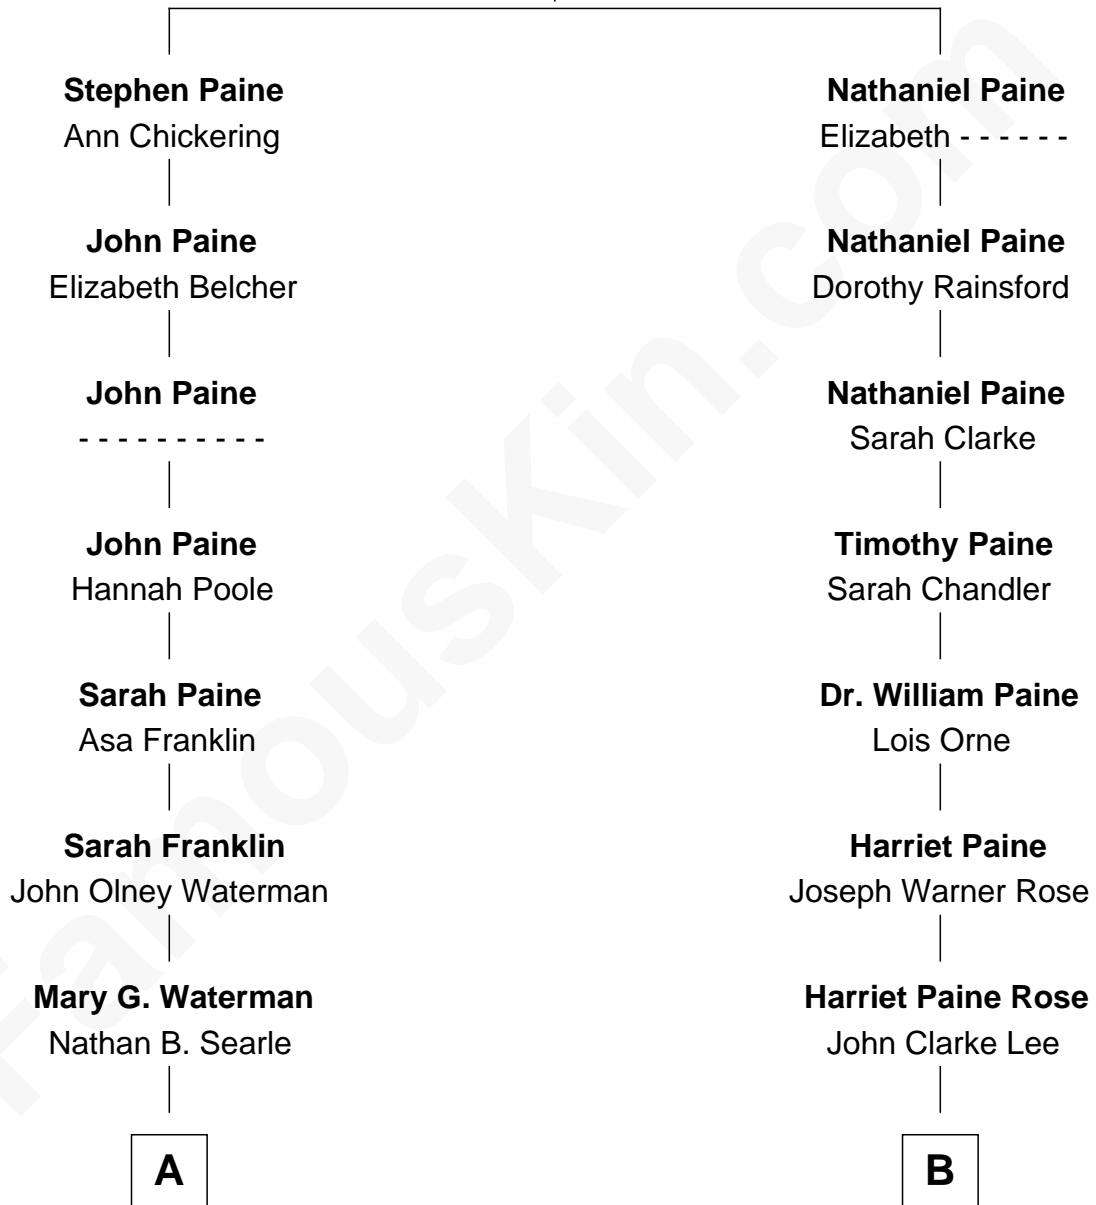

FamousKin.com

Relationship Chart of

David Angell

TV Producer - 9/11 Victim

9th cousin 2 times removed of

Leverett Saltonstall

55th Governor of Massachusetts

Stephen Paine
Neele Adcocke

A

George Searle
Nancy Waterman

Mary Hartshorn Searle
James Douglas Angell

Harris Marion Angell
Mary Ann Hughes

Henry L. Angell
Mae Theresa Cooney

David Angell
TV Producer

B

Rose Smith Lee
Leverett Saltonstall

Richard Middlecott Saltonstall
Eleanor Brooks

Leverett Saltonstall
55th Governor of Massachusetts