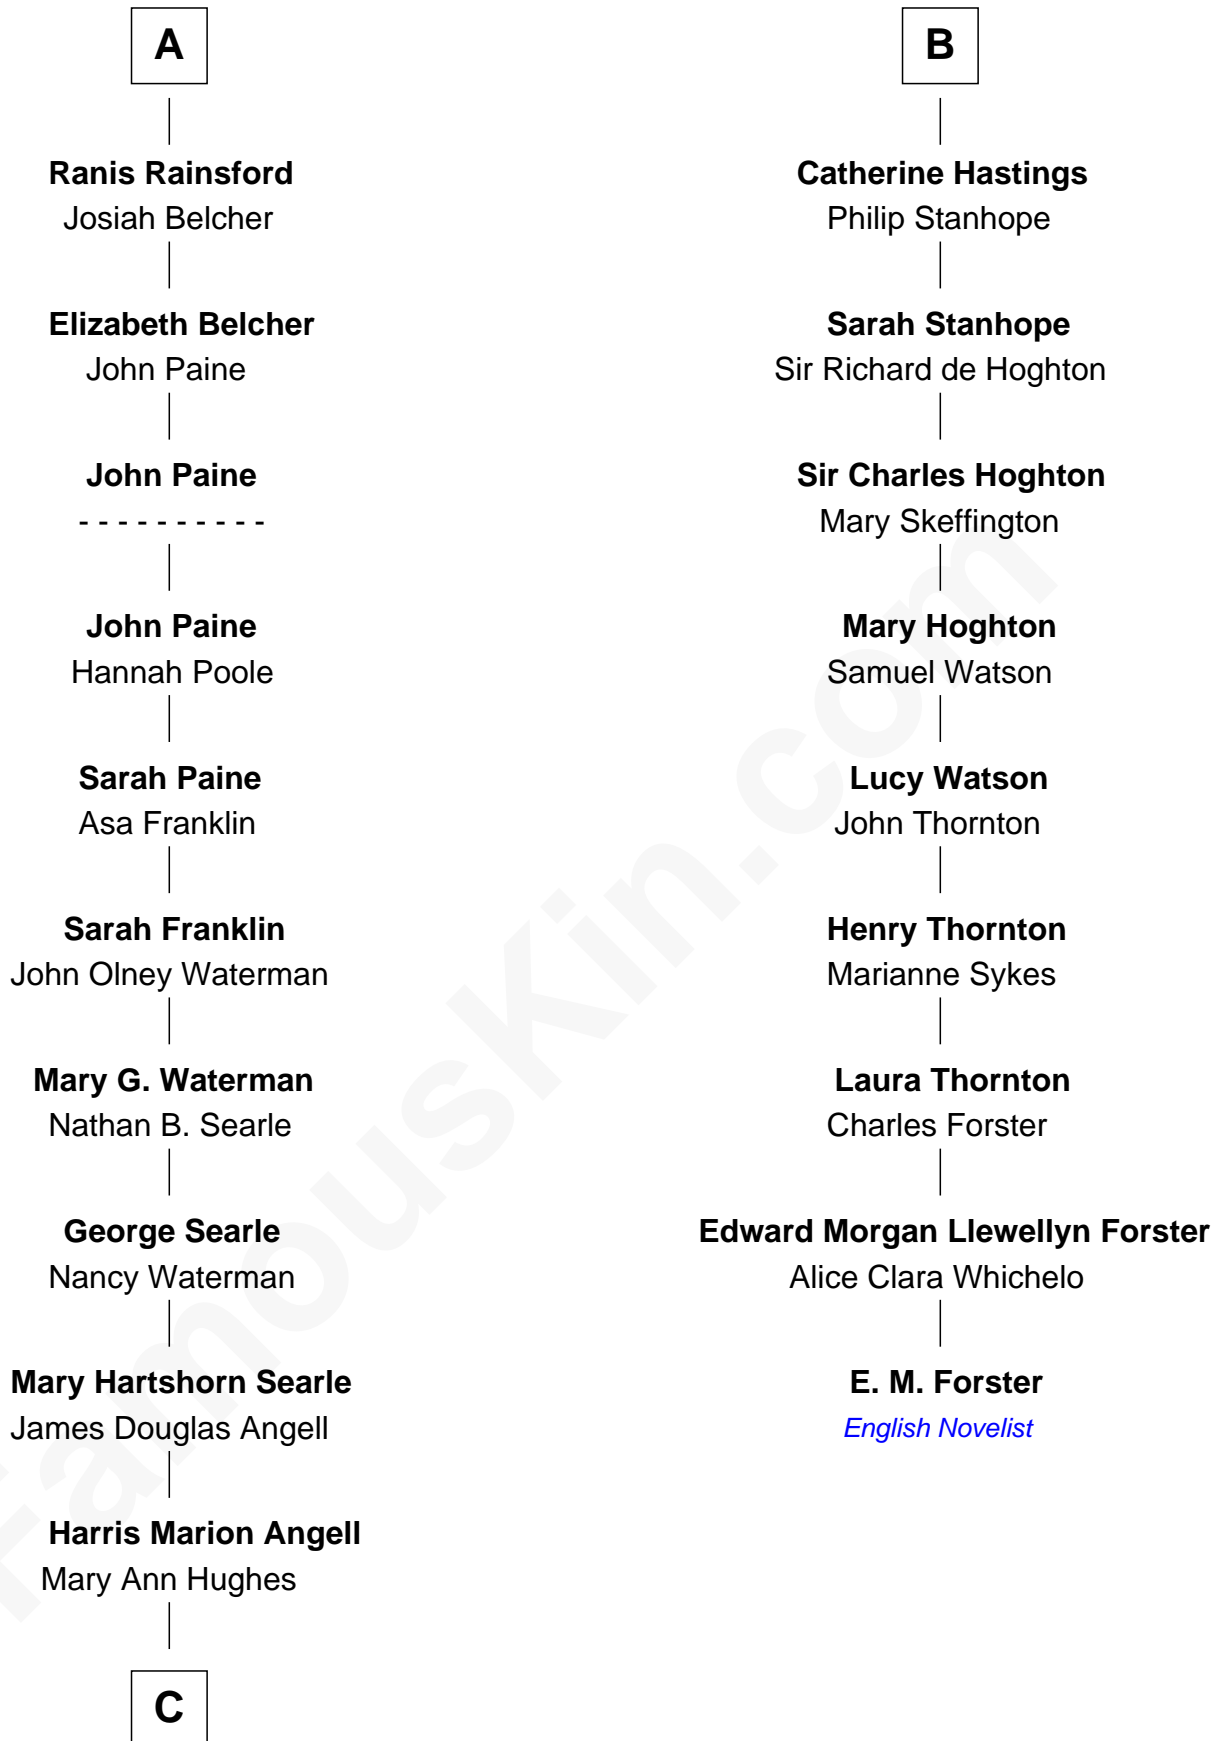

FamousKin.com Relationship Chart of

David Angell

TV Producer - 9/11 Victim

15th cousin 3 times removed of

E. M. Forster

English Novelist

Sir Robert Hungerford

Margaret Botreaux

Eleanor Hungerford

Sir John White

Robert White

Margaret Gainsford

Margaret White

John Kirton

Stephen Kirton

Margaret Offley

Thomas Kirton

Mary Sadler

Mary Kirton

Robert Rainsford

Edward Rainsford

Elizabeth - - - - -

A

Sir Robert Hungerford

Katherine Pole

George Hastings

Dorothy Port

Francis Hastings

Sarah Harington

B

C

Henry L. Angell
Mae Theresa Cooney