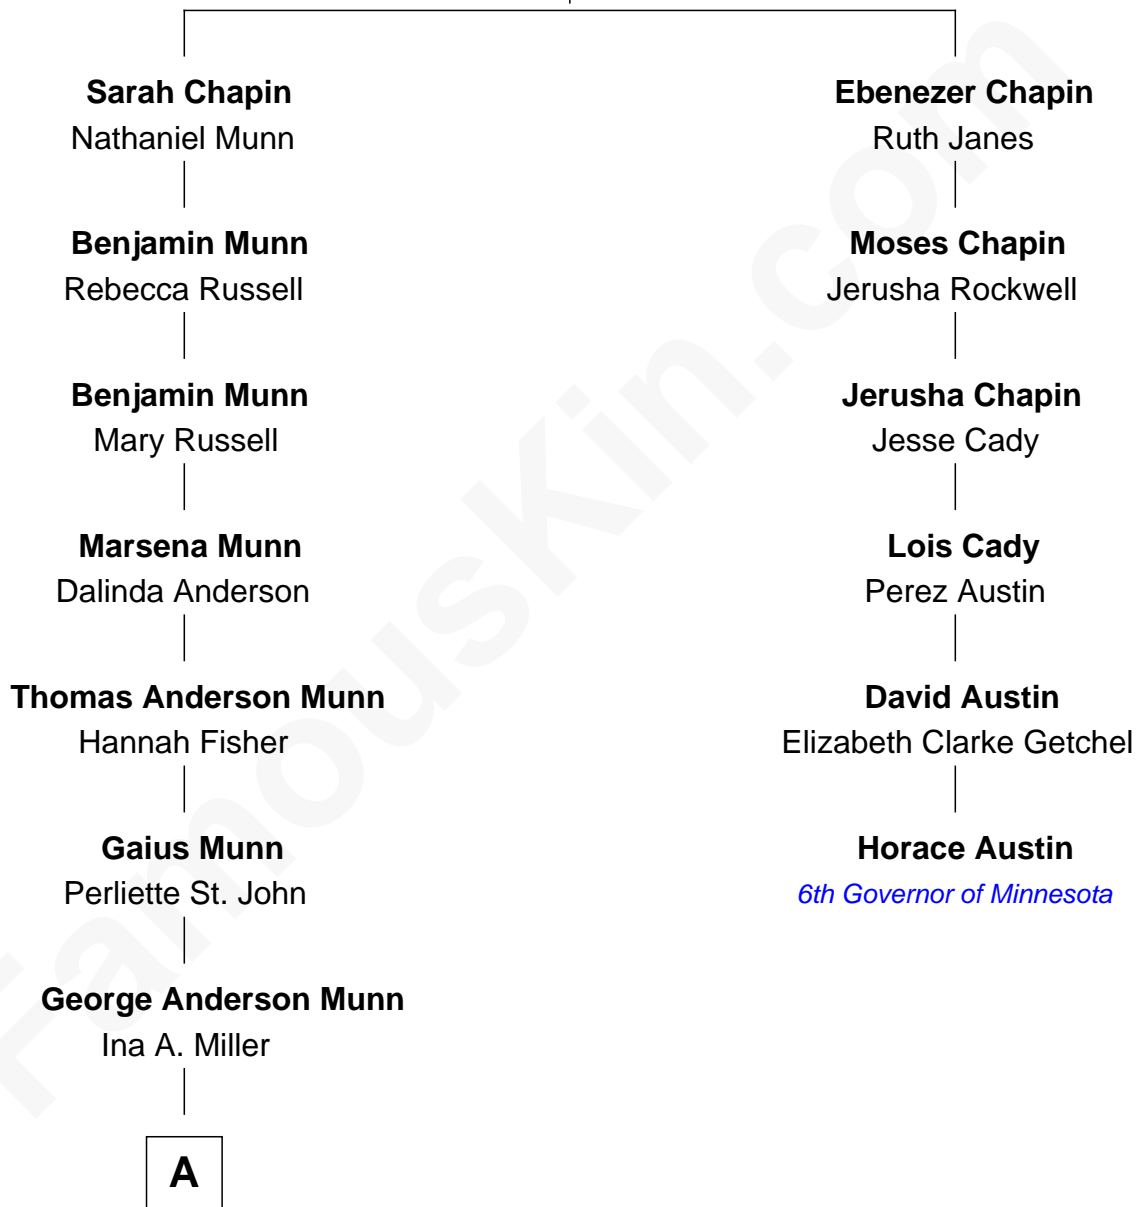

# FamousKin.com Relationship Chart of

**Bill Belichick**

*NFL Head Coach*

5th cousin 4 times removed of

**Horace Austin**

*6th Governor of Minnesota*

**Japhet Chapin**  
Abilenah Cooley

**A**