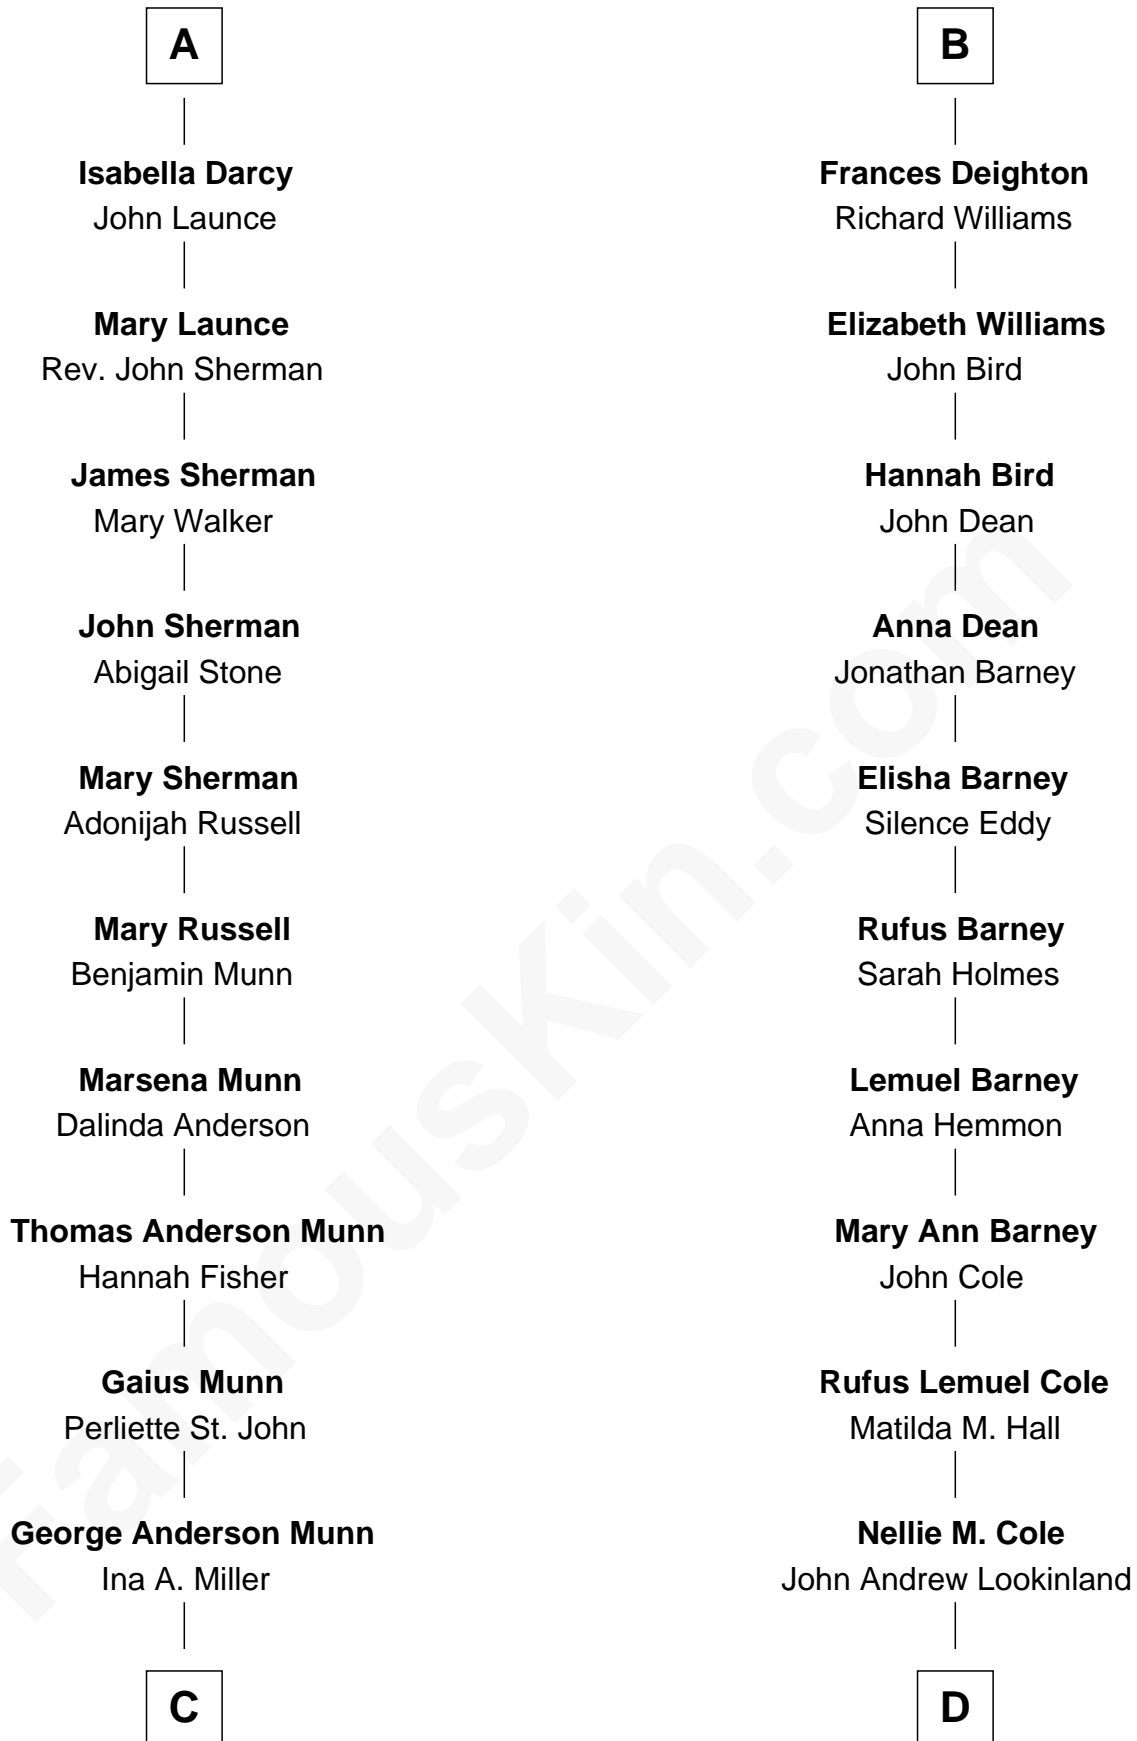

FamousKin.com Relationship Chart of

Bill Belichick
NFL Head Coach

19th cousin of

Michael Lookinland
TV Actor

Katherine Pabenham

with husband
Sir William Cheney

with husband
Sir Thomas Aylesbury

Sir Laurence Cheney
Elizabeth Cokayne

Eleanor Aylesbury
Sir Humphrey Stafford

Elizabeth Cheney
Sir Frederick Tilney

Elizabeth Stafford
Sir Richard de Beauchamp

Elizabeth Tilney
Sir Humphrey Bourchier

Anne de Beauchamp
Sir Richard Lygon

Margaret Bourchier
Sir Thomas Bryan

Sir Richard Lygon
Margaret Greville

Elizabeth Bryan
Sir Nicholas Carew

Henry Lygon
Elizabeth Berkeley

Mary Carew
Sir Arthur Darcy

Elizabeth Lygon
Edward Bassett

Sir Edward Darcy
Elizabeth Astley

Jane Bassett
John Deighton

A

B

FamousKin.com