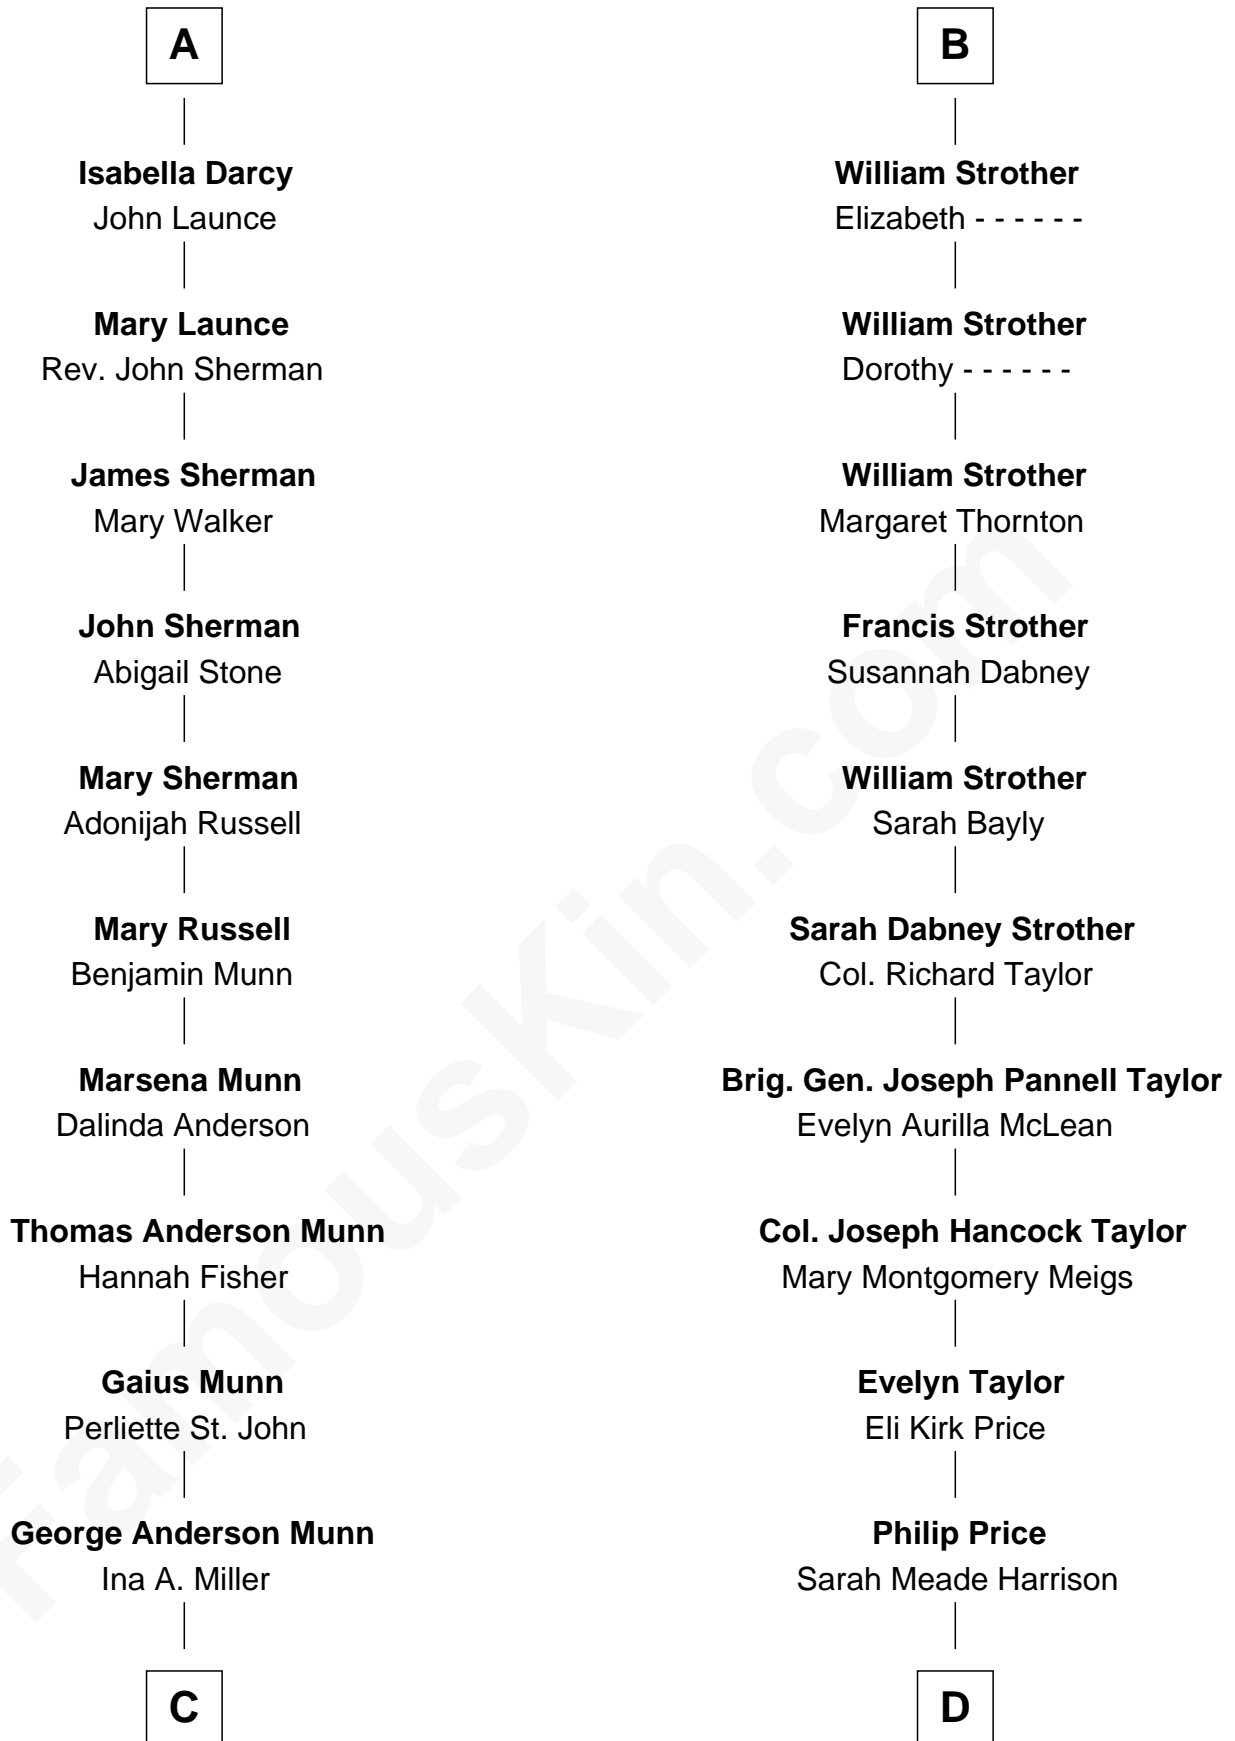

FamousKin.com Relationship Chart of

Bill Belichick

NFL Head Coach

18th cousin 1 time removed of

Parker Stevenson

TV and Movie Actor

Katherine Pabenham

with husband
Sir William Cheney

Katherine Fray

Elizabeth Tilney

Sir Humphrey Bouchier

Anne Stafford

Sir Richard Neville

Margaret Bouchier

Sir Thomas Bryan

Dorothy Neville

Sir John Dawney

Elizabeth Bryan

Sir Nicholas Carew

Anne Dawney

Sir George Conyers

Mary Carew

Sir Arthur Darcy

Sir John Conyers

Agnes Bowes

Sir Edward Darcy

Elizabeth Astley

Eleanor Conyers

Lancelot Strother

A

B

FamousKin.com