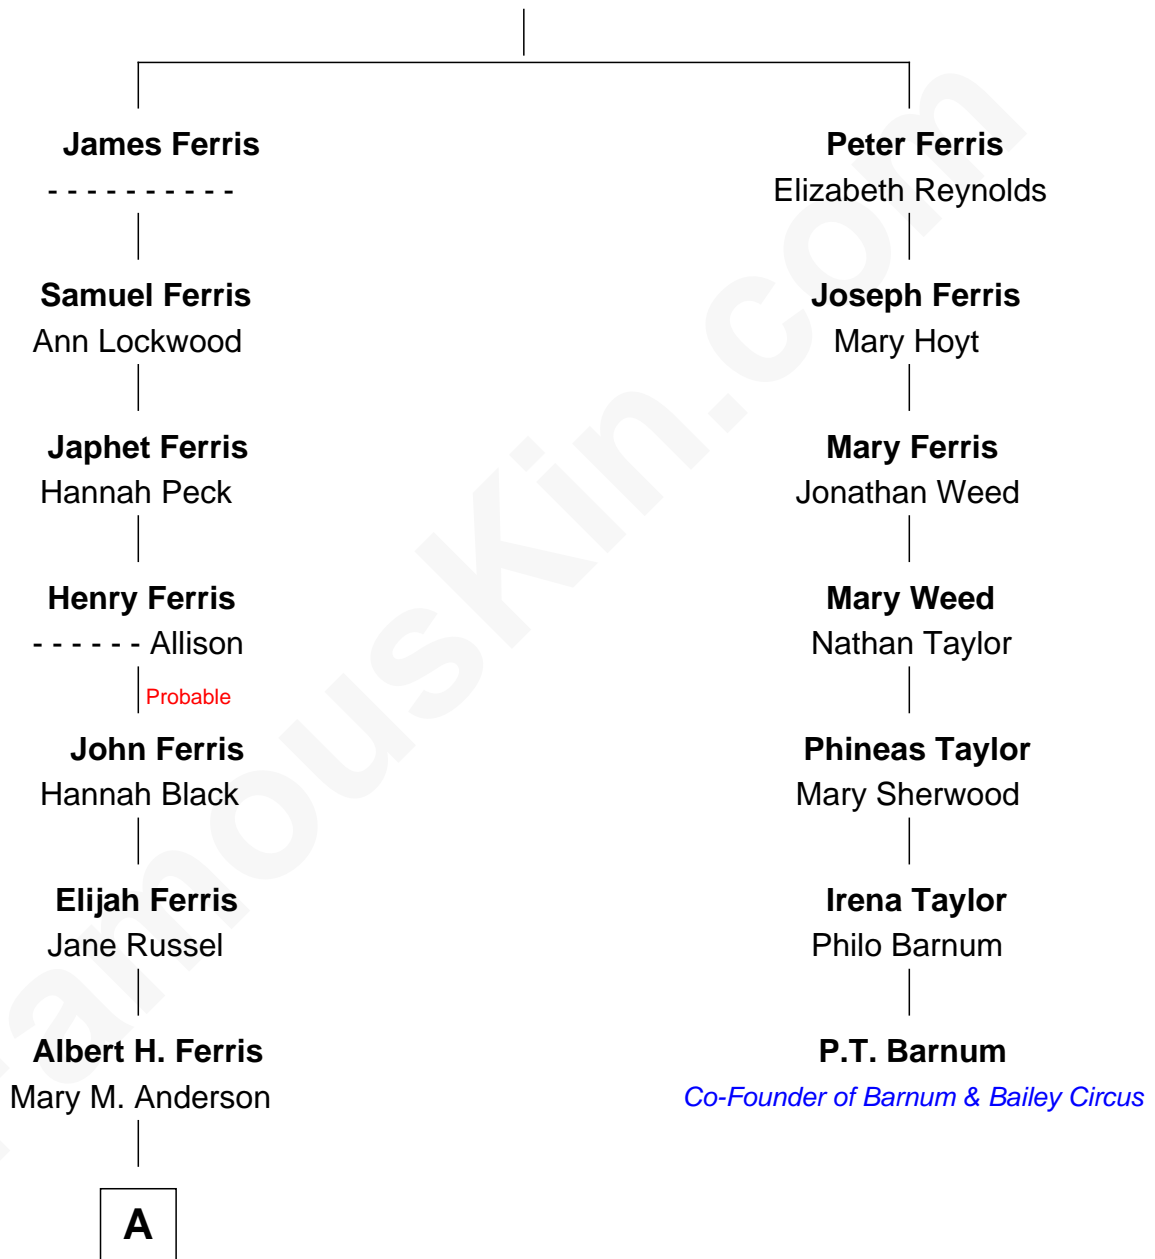

FamousKin.com Relationship Chart of

Bill Belichick

NFL Head Coach

6th cousin 4 times removed of

P.T. Barnum

Co-Founder of Barnum & Bailey Circus

Jeffrey Ferris

A

—
Thomas B. Ferris

Bertha Livingston

—
Irene May Ferris

Leslie Gaius Munn

—
Jeannette Ruth Munn

Stephen Nicholas Belichick

—
Bill Belichick

NFL Head Coach

FamousKin.com