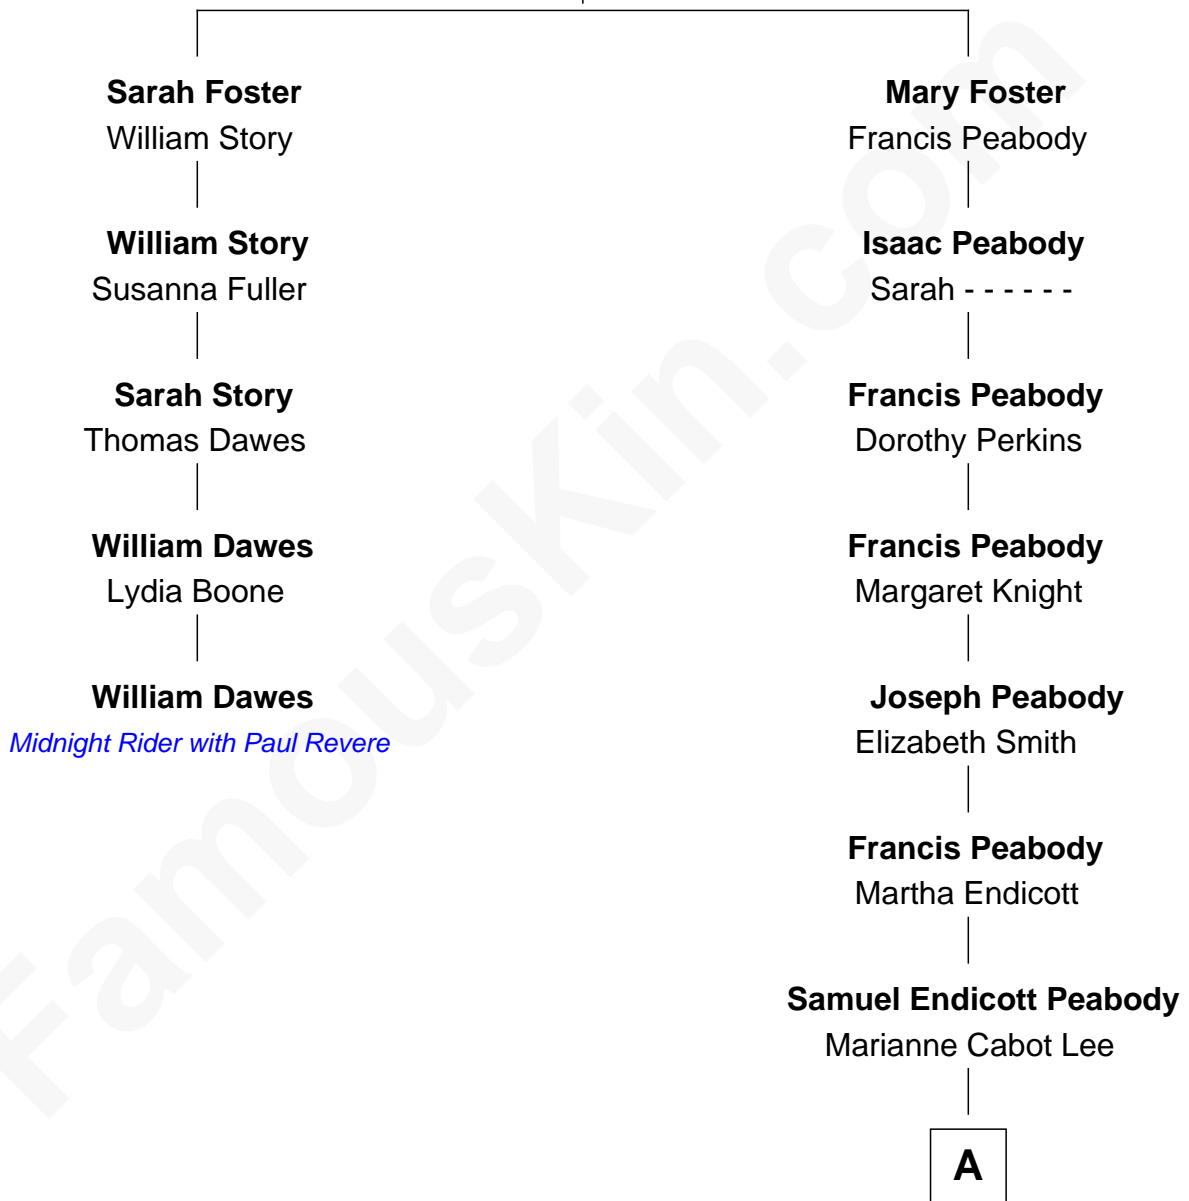

FamousKin.com Relationship Chart of

William Dawes

Midnight Rider with Paul Revere

4th cousin 6 times removed of

Kyra Sedgwick

TV and Movie Actress

Reginald Foster

Judith Wignol

A

Rev. Dr. Endicott Peabody

Fannie Peabody

Helen Peabody

Robert Minturn Sedgwick

Henry Dwight Sedgwick

Patricia Ann Rosenwald

Kyra Sedgwick