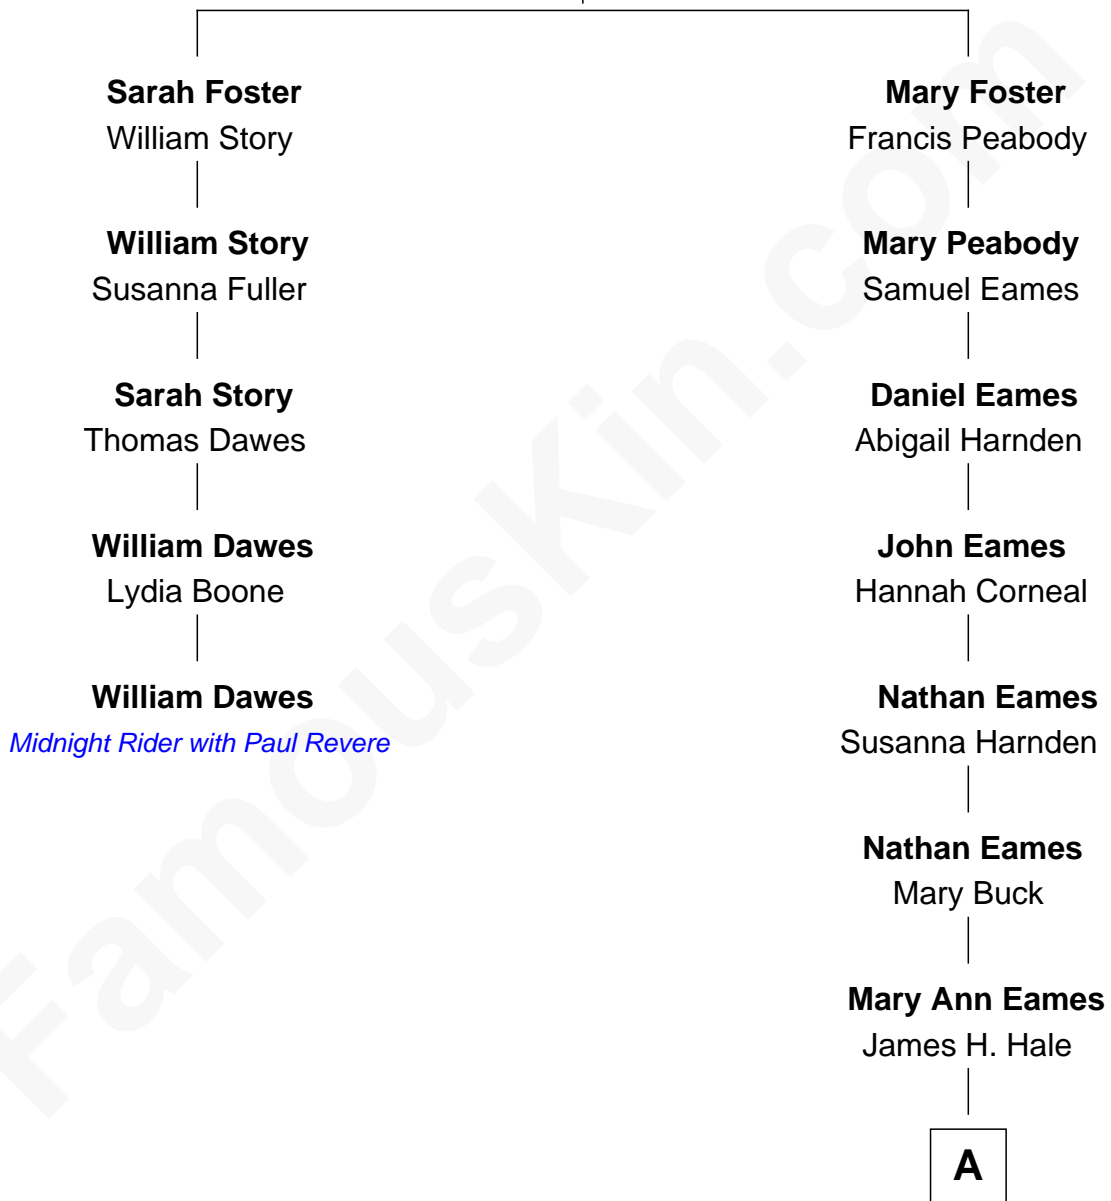

FamousKin.com Relationship Chart of

William Dawes

Midnight Rider with Paul Revere

4th cousin 8 times removed of

Mark Wahlberg

Movie Actor

Reginald Foster

Judith Wignol

A

|
Mary Elizabeth Hale

John A. Taylor

|
Alma Elizabeth Taylor

George W. McKittrick

|
Ellen Floyd McKittrick

Edward Brisbois

|
Leone Floyd Brisbois

Arthur Ambrose Donnelly

|
Alma Elaine Donnelly

Donald Edward Wahlberg

|
Mark Wahlberg

Movie Actor