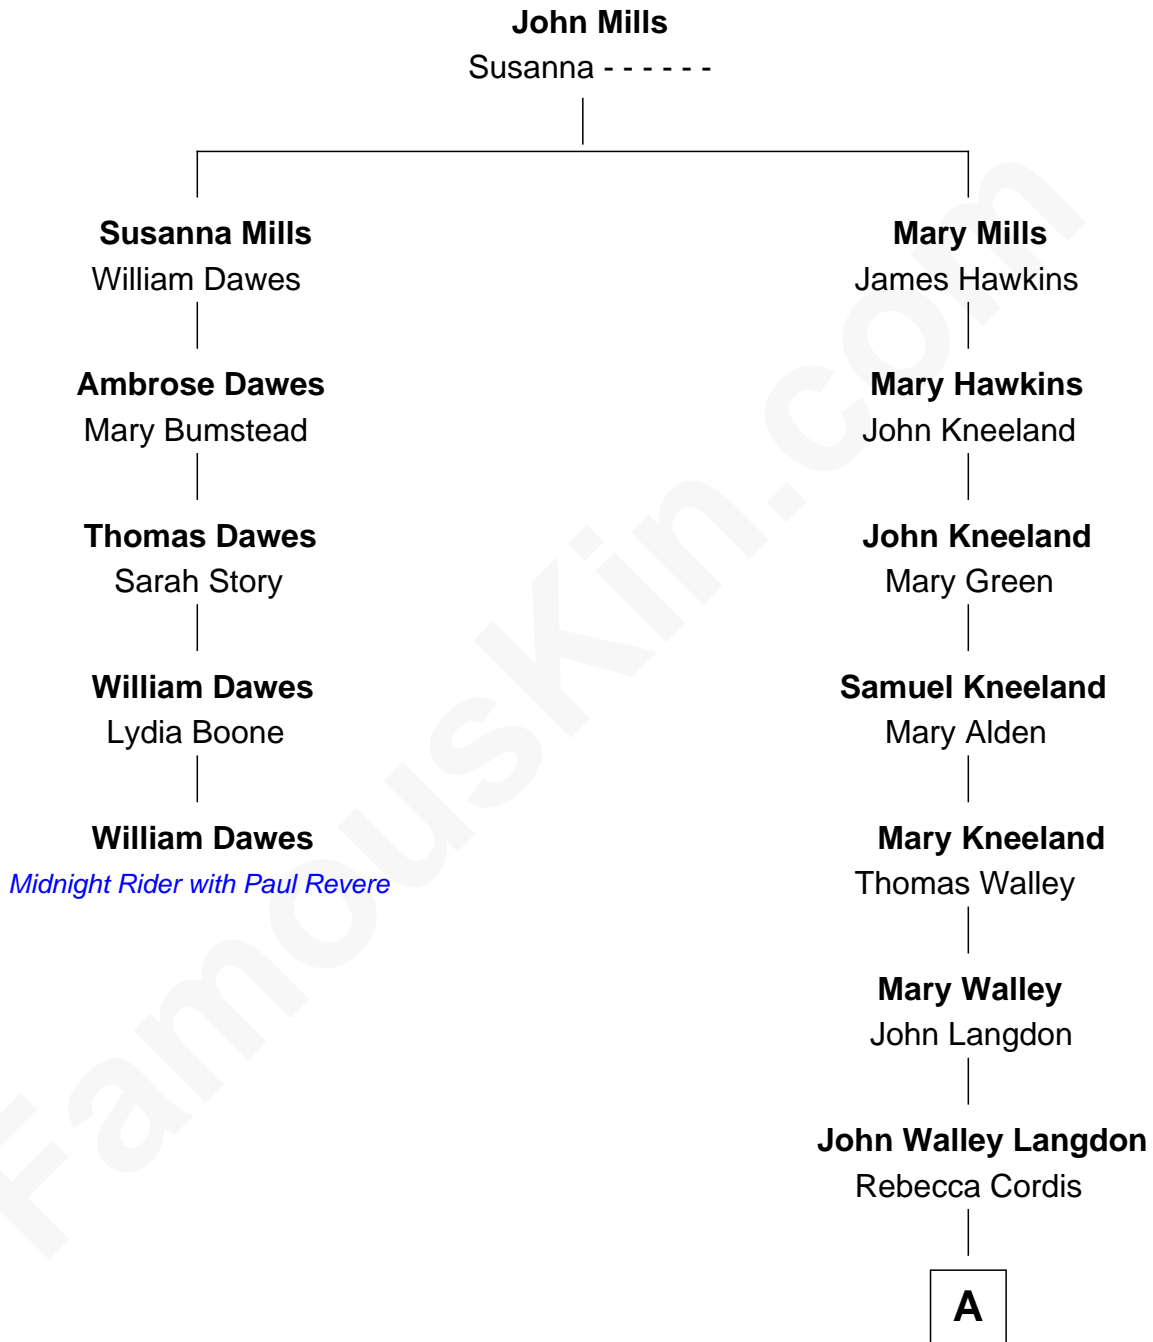

FamousKin.com

Relationship Chart of

William Dawes

Midnight Rider with Paul Revere

4th cousin 8 times removed of

Benedict Cumberbatch

Movie, Television and Stage Actor

A

Joseph Langdon

Louisa Christine Gout

Ida Josephine Langdon

Thomas Bowen Rees

Hélène Gertrude Rees

Henry Alfred Cumberbatch

Henry Carlton Cumberbatch

Pauline Ellen Laing Congdon

Timothy Carlton Congdon Cumberbatch

Wanda Ventham

Benedict Cumberbatch

Movie, Television and Stage Actor