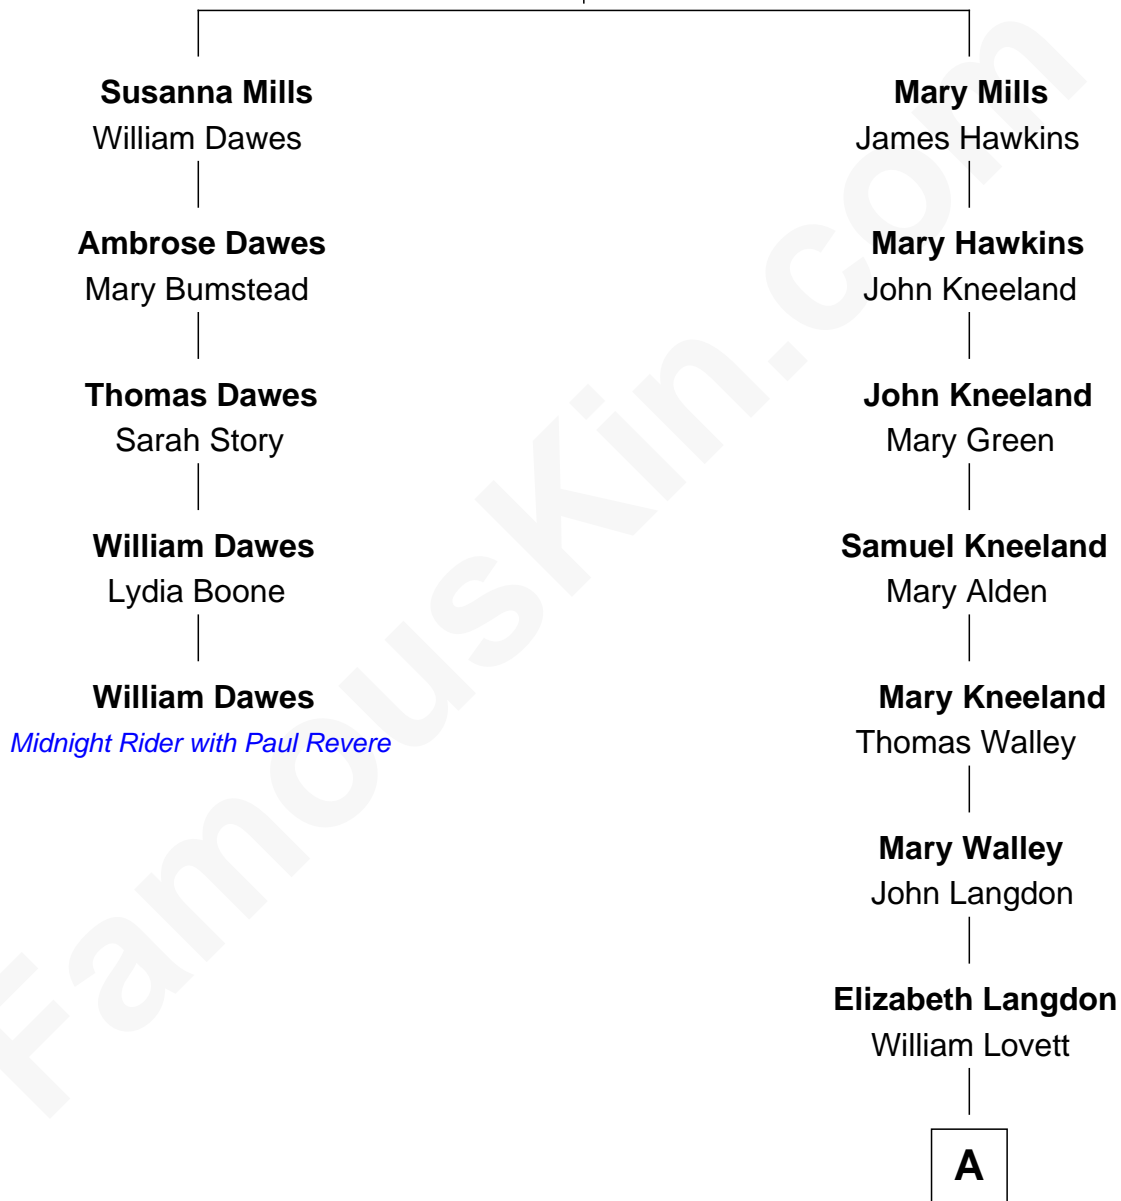

FamousKin.com Relationship Chart of

William Dawes

Midnight Rider with Paul Revere

4th cousin 5 times removed of

Charles Dana Gibson

Graphic Artist

John Mills
Susanna - - - - -

A

Charles Walley Lovett
Josephine Maria DeWolf

Josephine Elizabeth Lovett
Charles DeWolf Gibson

Charles Dana Gibson
Graphic Artist

FamousKin.com