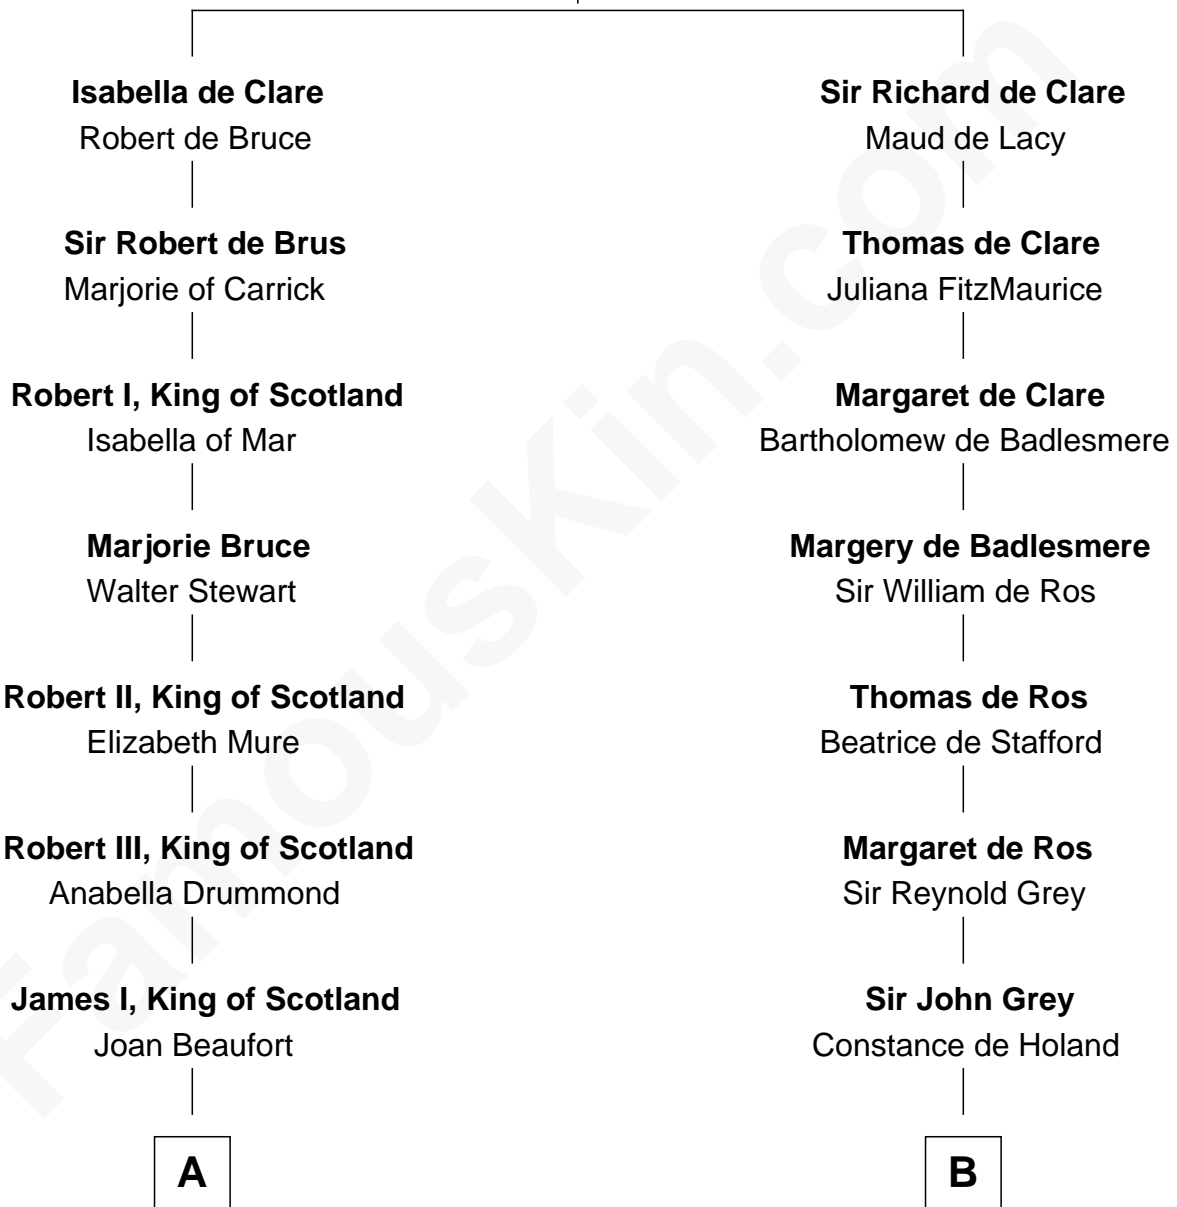

# FamousKin.com Relationship Chart of

**Alexander Hamilton**

*1st U.S. Secretary of the Treasury*

19th cousin 1 time removed of

**Horace Gray**

*U.S. Supreme Court Justice*

**Gilbert de Clare**

Isabel Marshal

**C**

**Alexander Hamilton**

Elizabeth Pollock

**James A. Hamilton**

Rachel Fawcett

**Alexander Hamilton**

*1st U.S. Secretary of the Treasury*

**D**

**Elizabeth Brown**

John Chipman

**Elizabeth Chipman**

William Gray

**Horace Gray**

Harriet Upham

**Horace Gray**

*U.S. Supreme Court Justice*