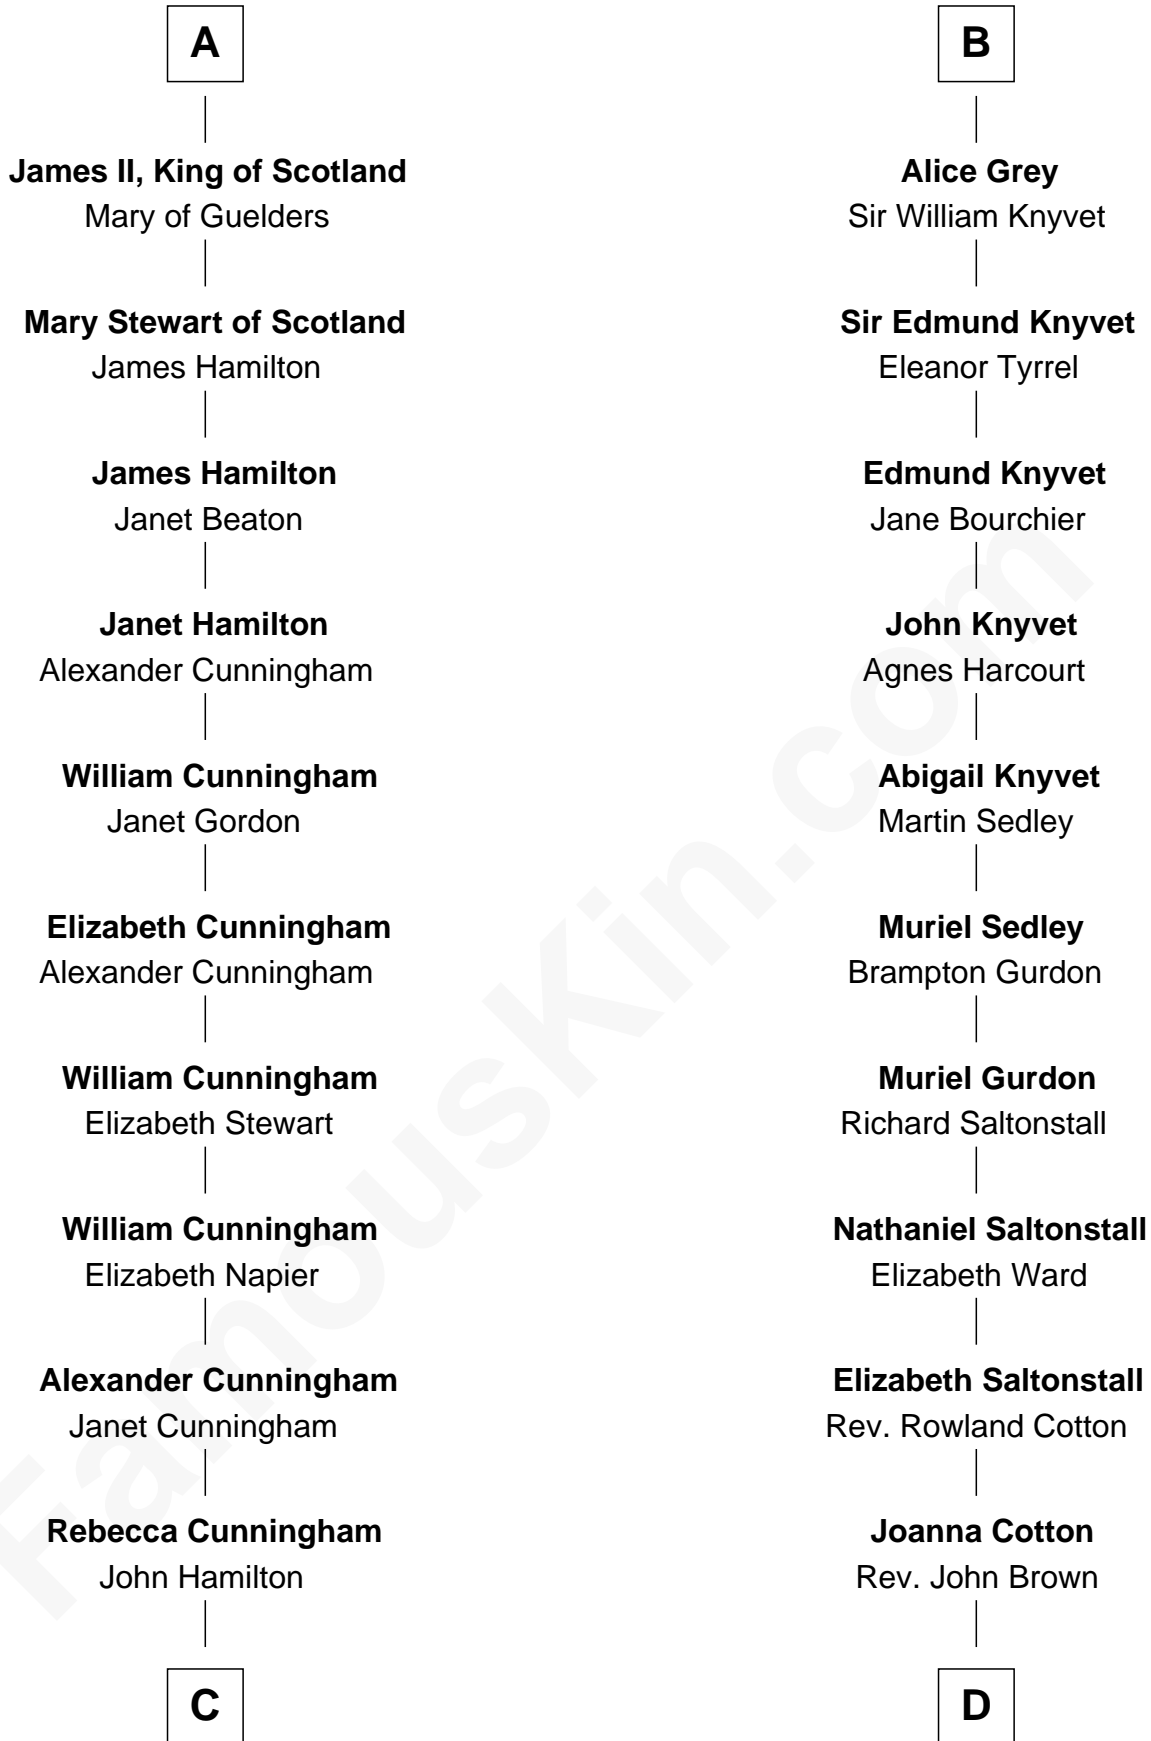

# FamousKin.com Relationship Chart of

**Alexander Hamilton**

*1st U.S. Secretary of the Treasury*

19th cousin 1 time removed of

**Horace Gray**

*U.S. Supreme Court Justice*

**Gilbert de Clare**

Isabel Marshal

**C**

**Alexander Hamilton**

Elizabeth Pollock

**James A. Hamilton**

Rachel Fawcett

**Alexander Hamilton**

*1st U.S. Secretary of the Treasury*

**D**

**Elizabeth Brown**

John Chipman

**Elizabeth Chipman**

William Gray

**Horace Gray**

Harriet Upham

**Horace Gray**

*U.S. Supreme Court Justice*