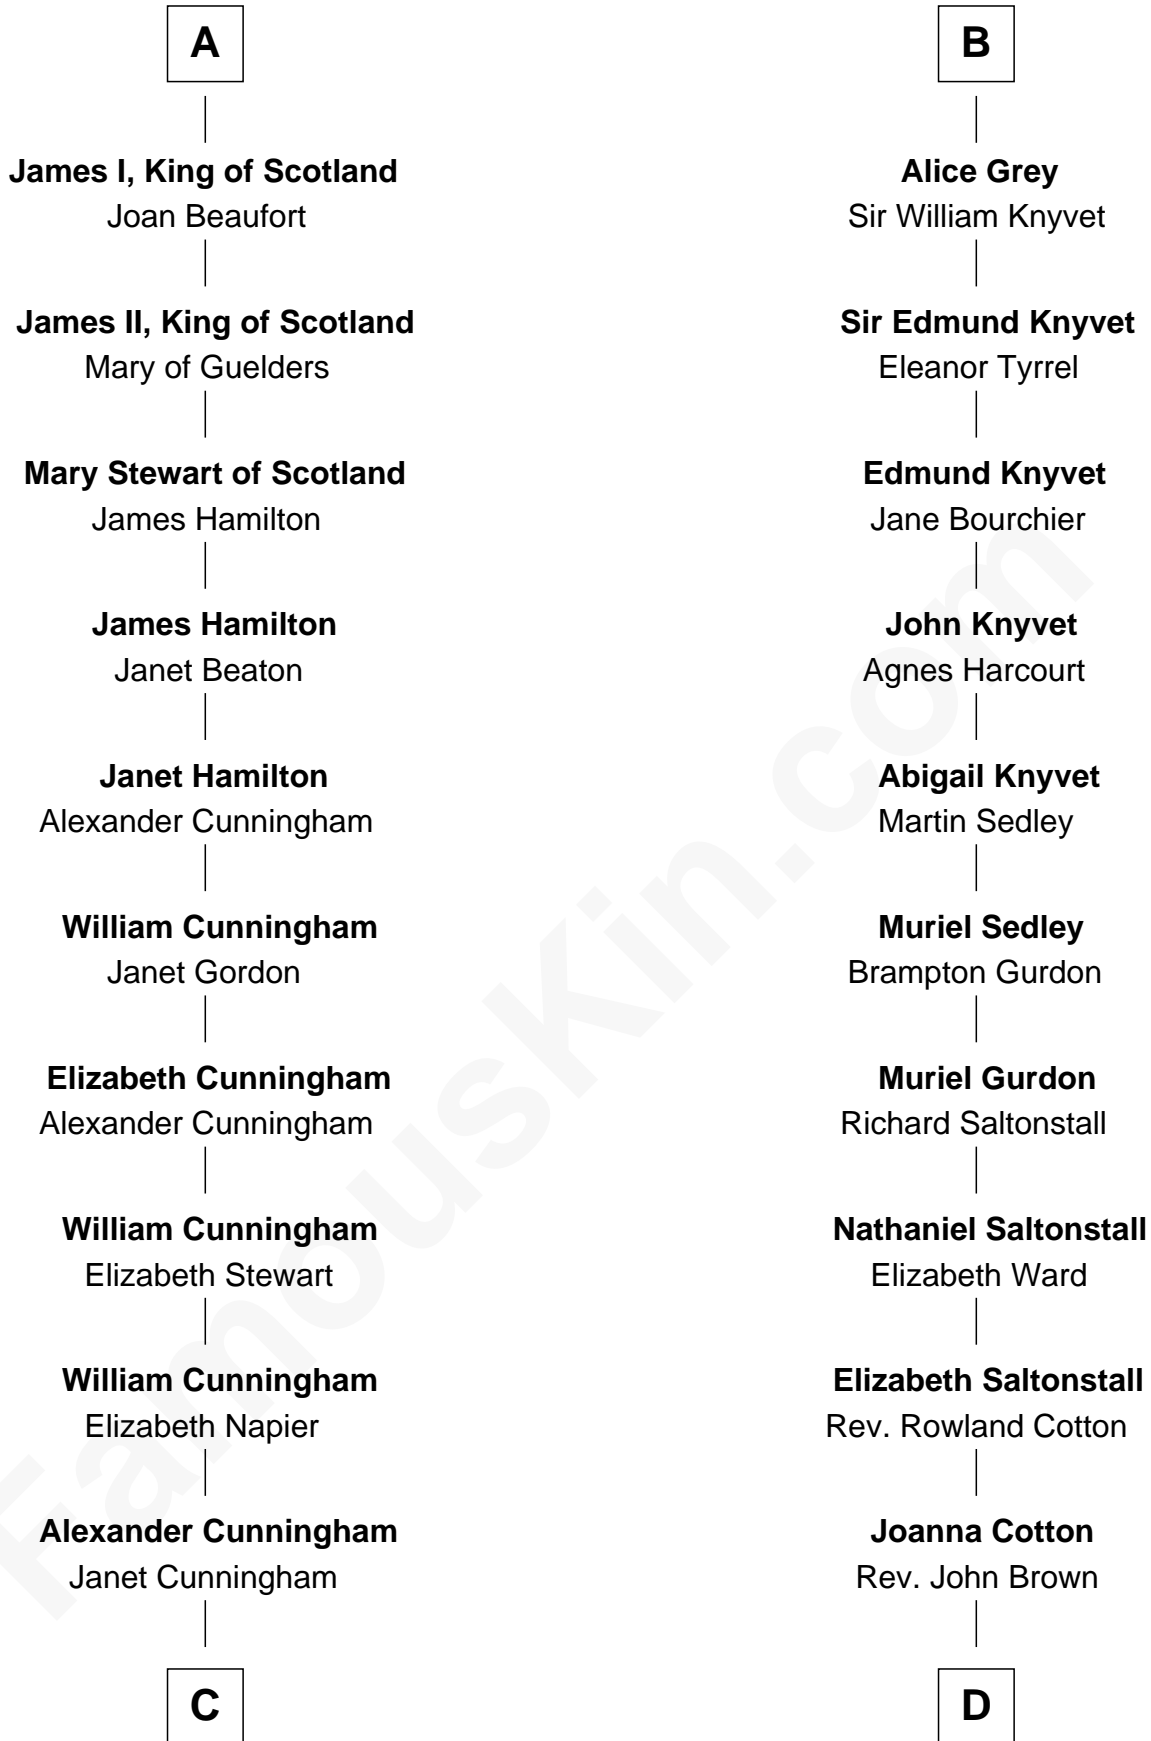

# FamousKin.com Relationship Chart of

**Alexander Hamilton**

*1st U.S. Secretary of the Treasury*

20th cousin of

**Horace Gray**

*U.S. Supreme Court Justice*

**David of Huntingdon**

Maud of Chester

**C**

**Rebecca Cunningham**

John Hamilton

**Alexander Hamilton**

Elizabeth Pollock

**James A. Hamilton**

Rachel Fawcett

**Alexander Hamilton**

**Horace Gray**

*U.S. Supreme Court Justice*

FamousKin.com