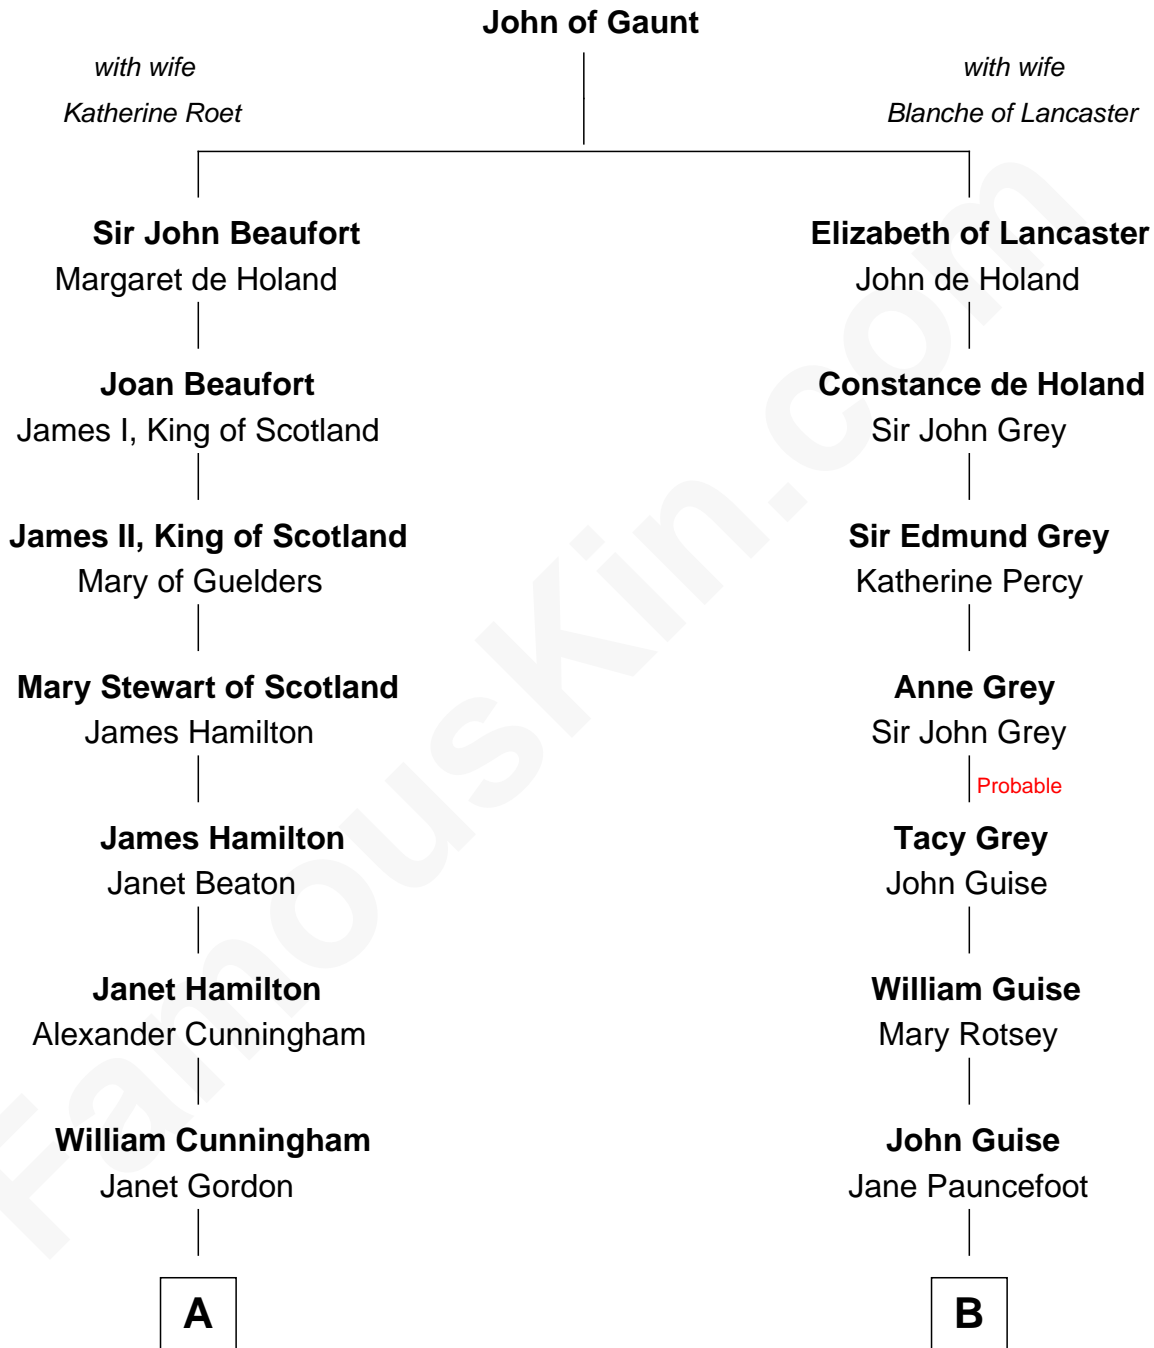

# FamousKin.com Relationship Chart of

**Alexander Hamilton**

*1st U.S. Secretary of the Treasury*

**14th cousin 5 times removed of**

**Linda Hunt**

*TV and Movie Actress*

C

**Charles Edwin Hunt**  
Louise Phipps Davy

**Raymond Davy Hunt**  
Elsie R. Doying

**Linda Hunt**  
*TV and Movie Actress*

FamousKin.com