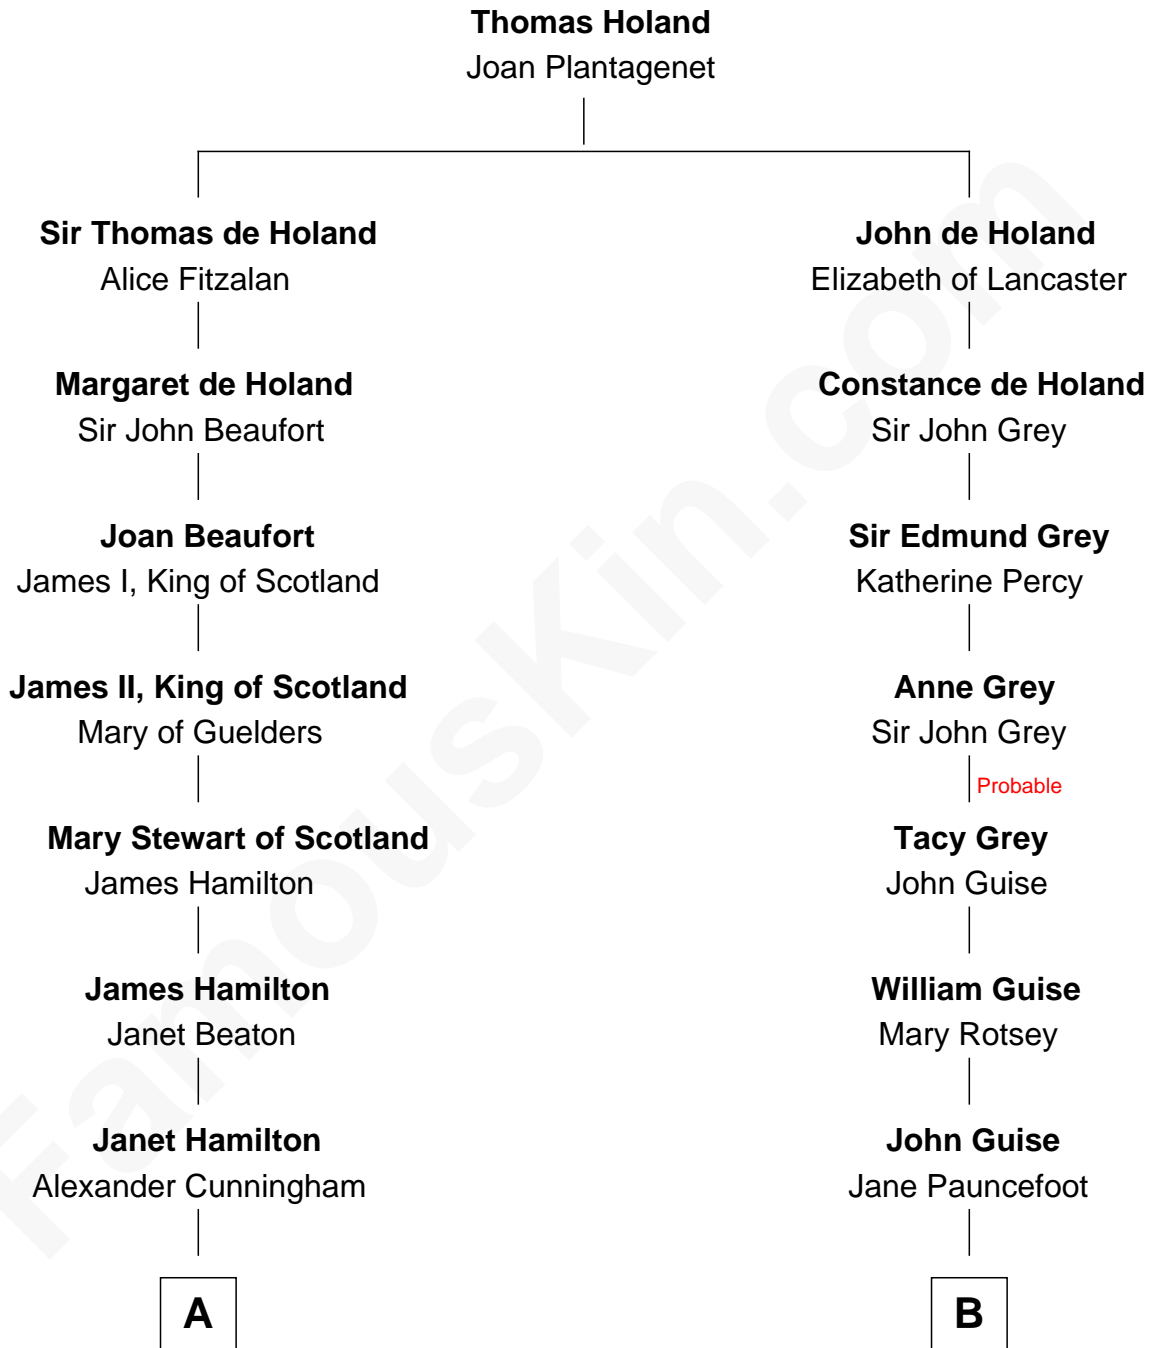

FamousKin.com Relationship Chart of

Alexander Hamilton

1st U.S. Secretary of the Treasury

15th cousin 4 times removed of

Linda Hunt

TV and Movie Actress

C

Charles Edwin Hunt