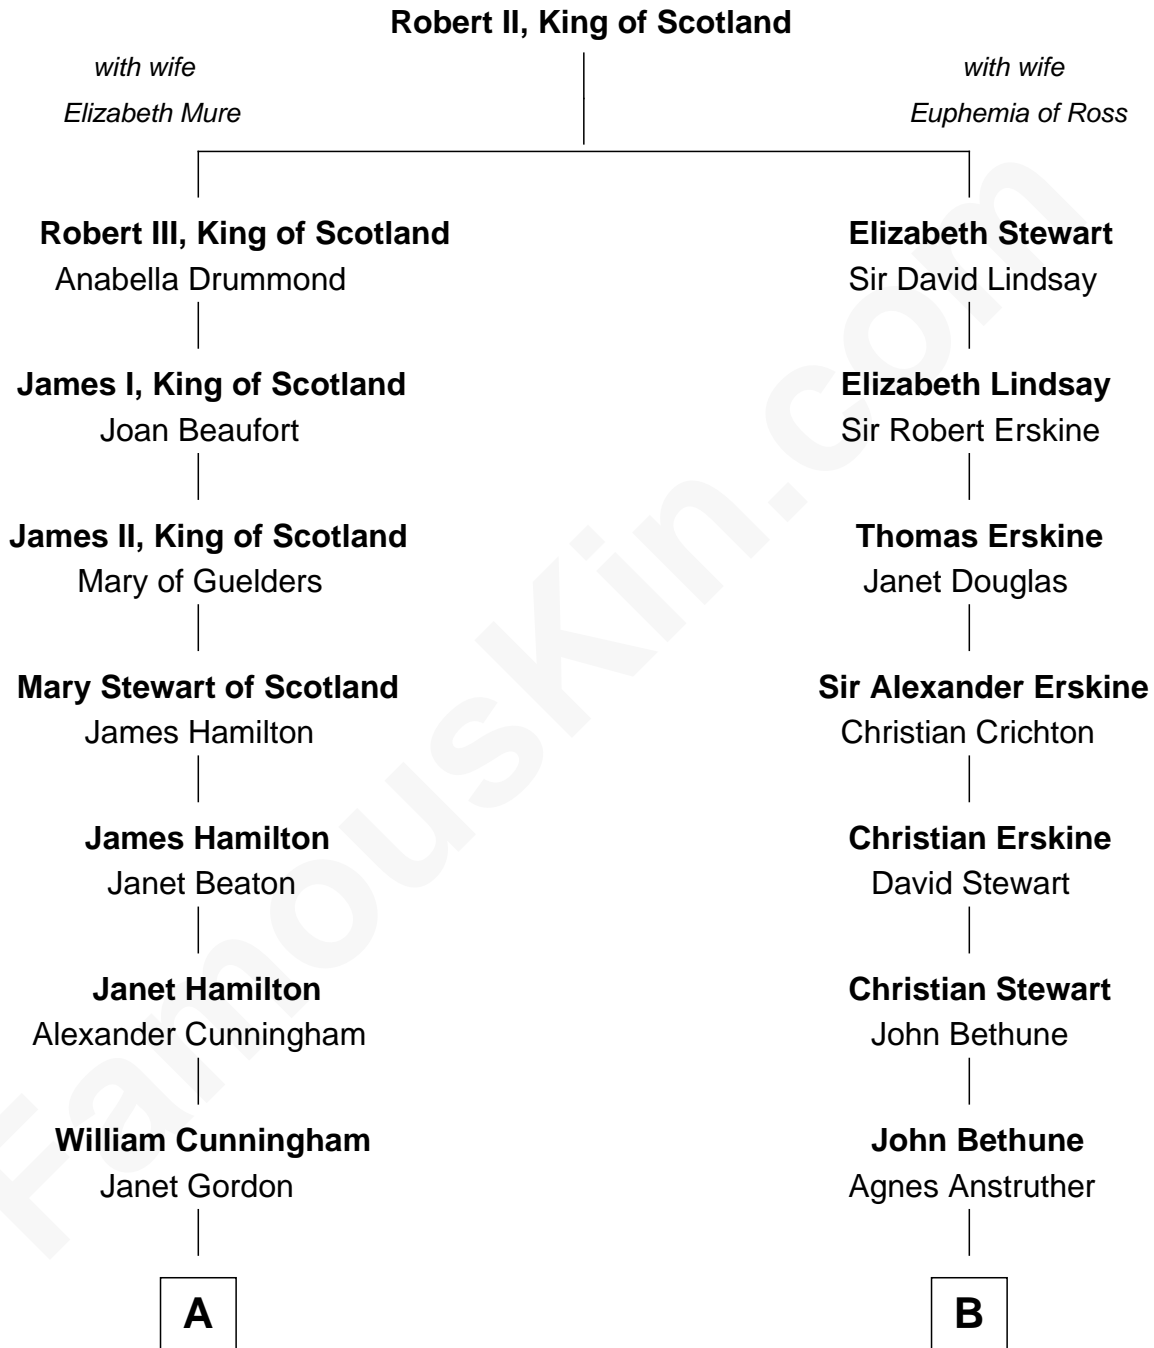

# FamousKin.com Relationship Chart of

**Alexander Hamilton**

*1st U.S. Secretary of the Treasury*

**14th cousin 4 times removed of**

**General George S. Patton**

*U.S. Army - World War II*

**C**

George Smith Patton

Ruth Wilson

General George S. Patton

*U.S. Army - World War II*

FamousKin.com