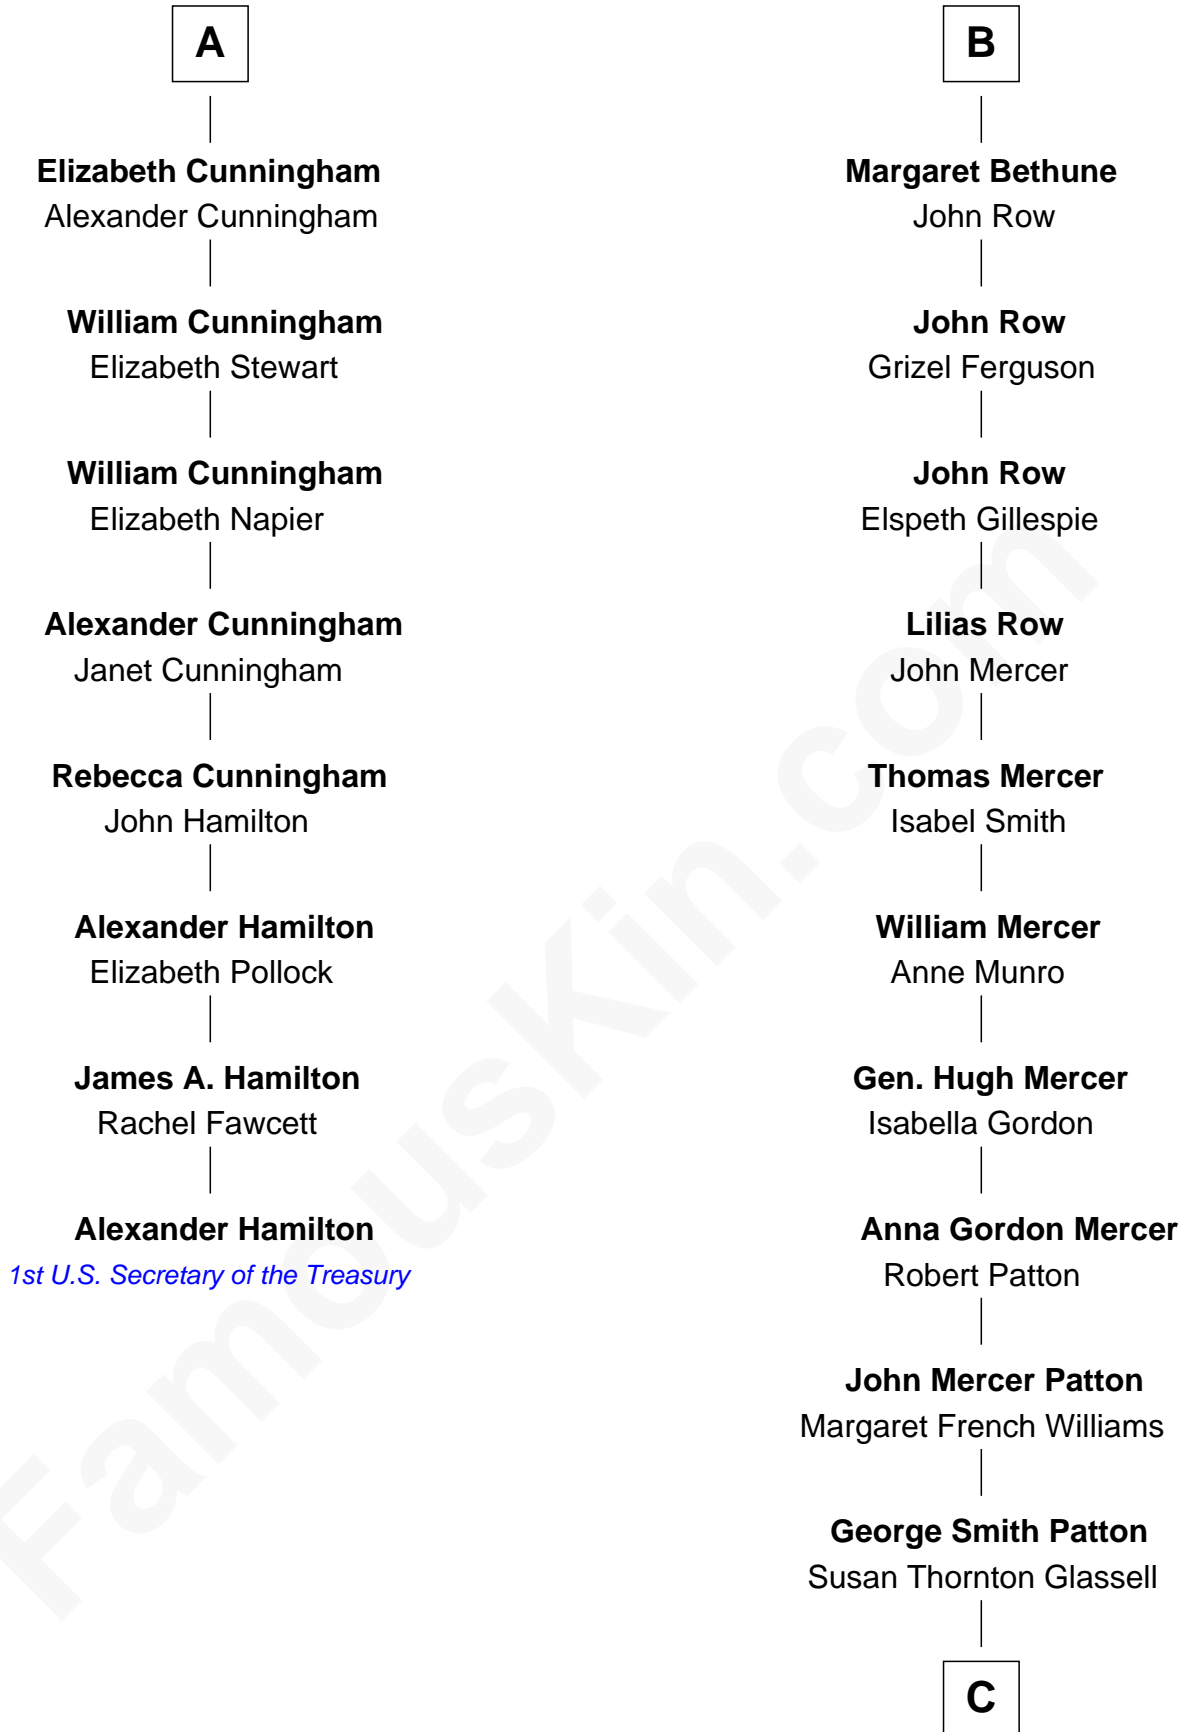

# FamousKin.com Relationship Chart of

**Alexander Hamilton**

*1st U.S. Secretary of the Treasury*

**14th cousin 4 times removed of**

**General George S. Patton**

*U.S. Army - World War II*

**C**

George Smith Patton

Ruth Wilson

General George S. Patton

*U.S. Army - World War II*

FamousKin.com