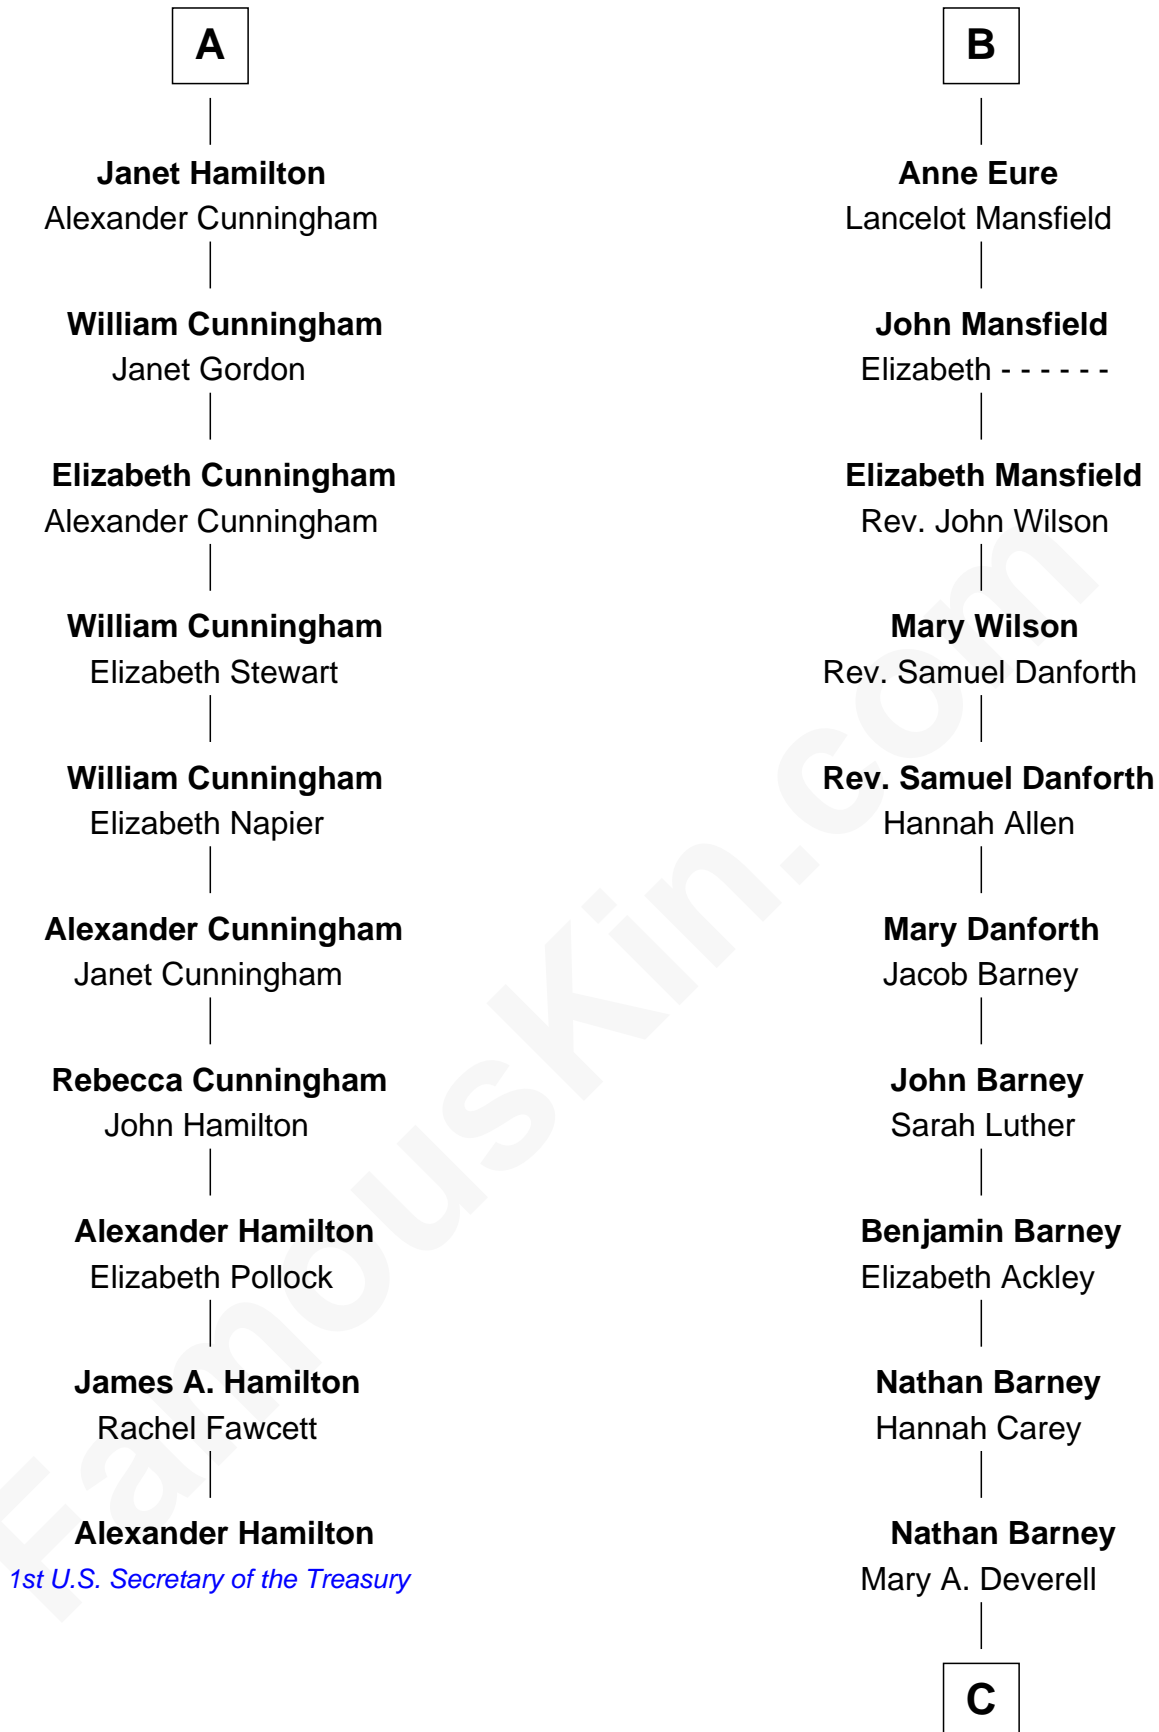

FamousKin.com Relationship Chart of

Alexander Hamilton

1st U.S. Secretary of the Treasury

16th cousin 3 times removed of

Elizabeth Montgomery

TV Actress - "Bewitched"

C

—
Mary Weed Barney
Henry Montgomery

—
Henry Montgomery
Elizabeth Bryan Allen

—
Elizabeth Montgomery
TV Actress - "Bewitched"

FamousKin.com