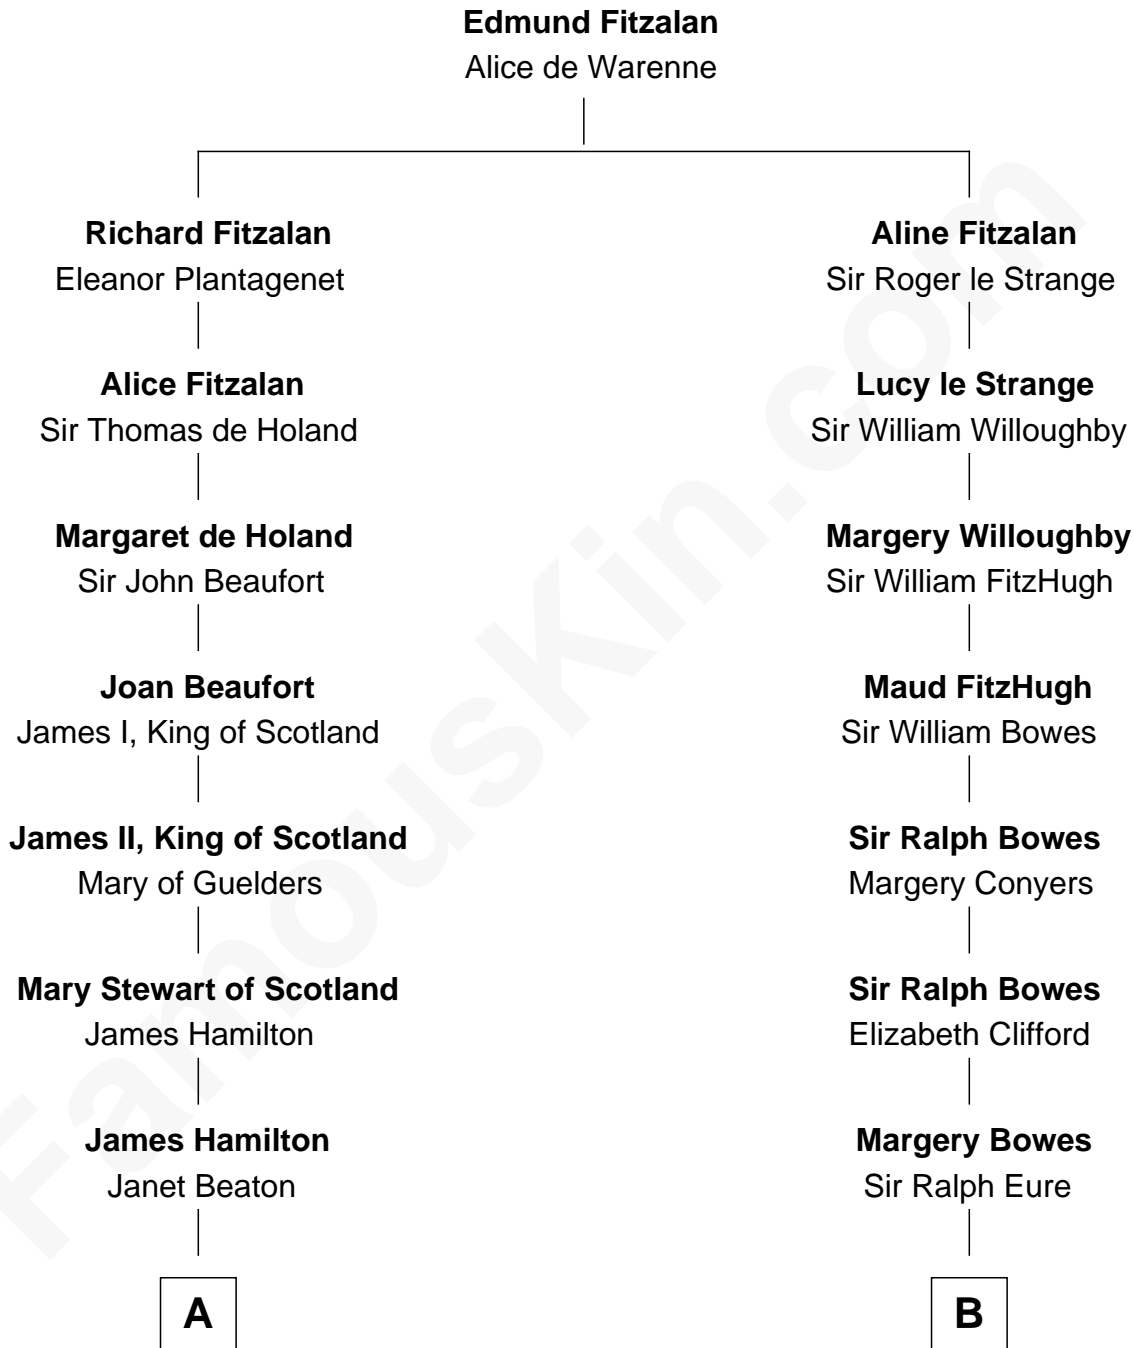

FamousKin.com Relationship Chart of

Alexander Hamilton

1st U.S. Secretary of the Treasury

16th cousin 3 times removed of

Elizabeth Montgomery

TV Actress - "Bewitched"

C

—
Mary Weed Barney
Henry Montgomery

—
Henry Montgomery
Elizabeth Bryan Allen

—
Elizabeth Montgomery
TV Actress - "Bewitched"

FamousKin.com