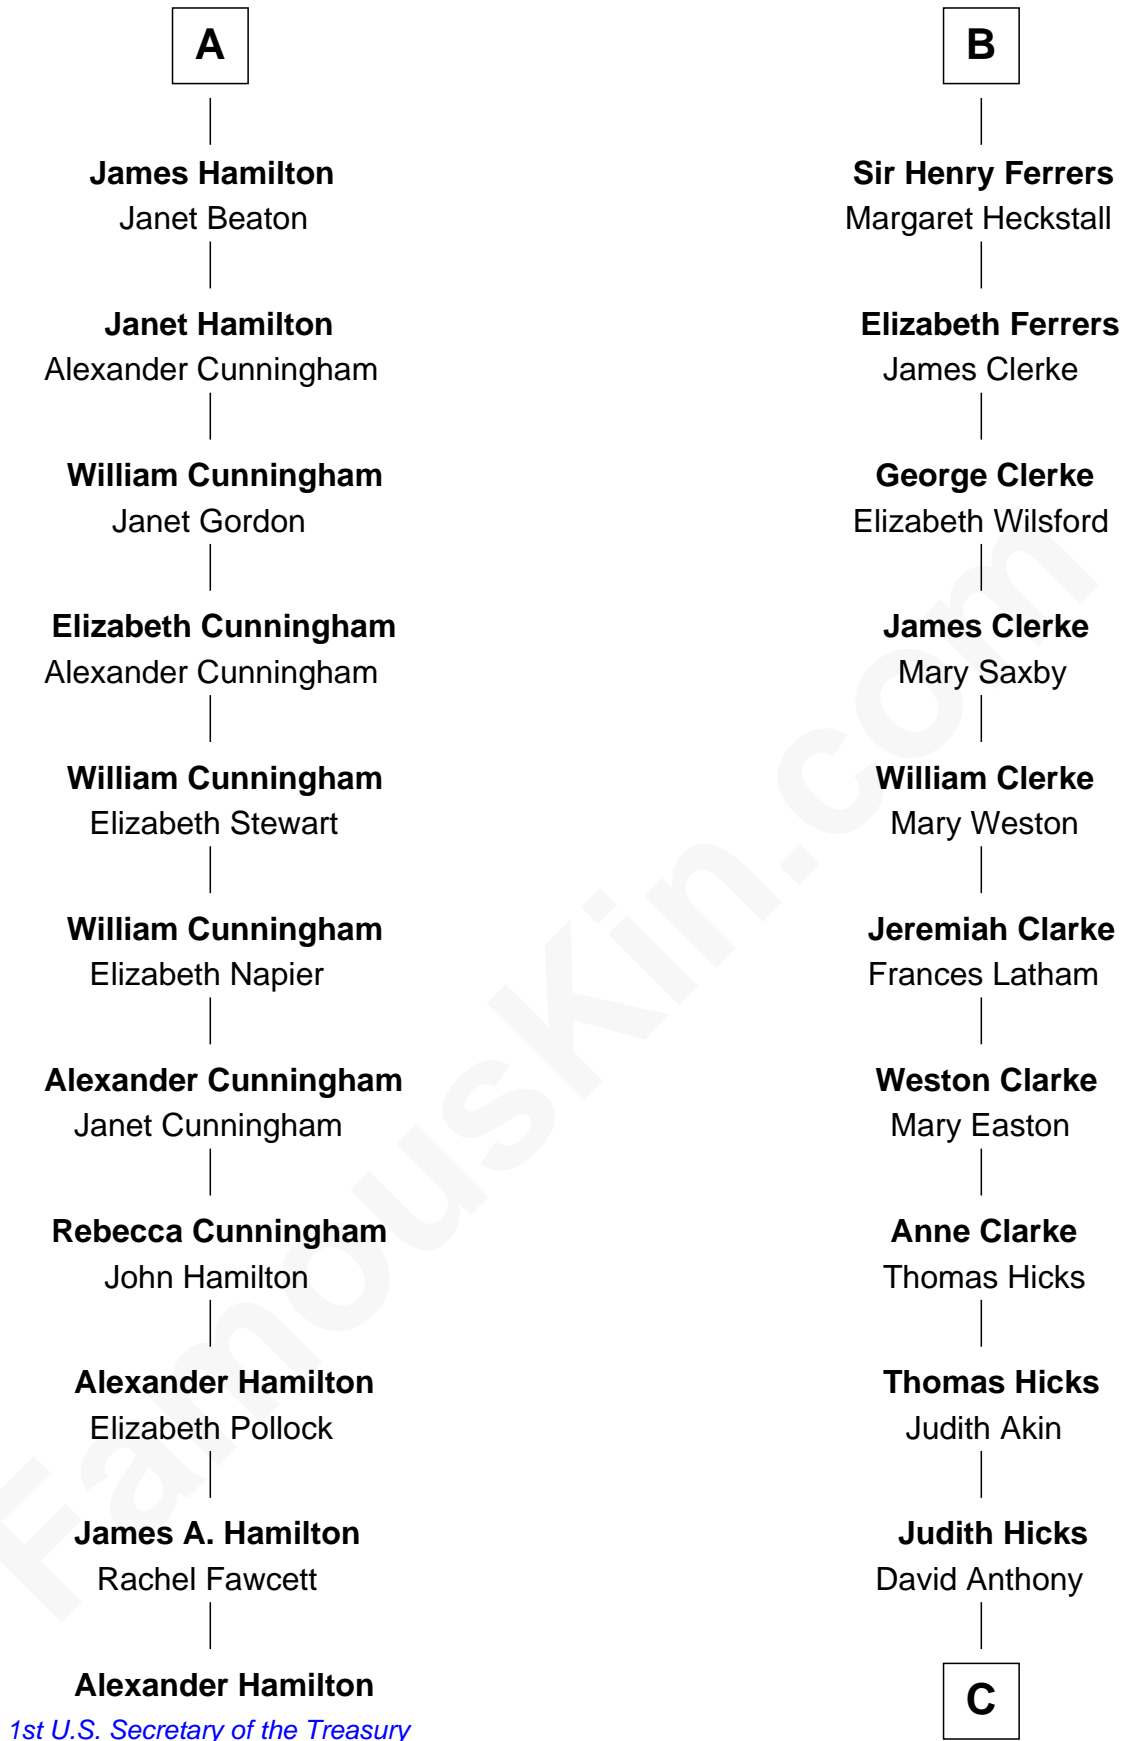

# FamousKin.com Relationship Chart of

**Alexander Hamilton**

*1st U.S. Secretary of the Treasury*

**17th cousin 2 times removed of**

**Susan B. Anthony**

*Women's Rights Advocate*

C

**Humphrey Anthony**

Hannah Lapham

**Daniel Anthony**

Lucy Read

**Susan B. Anthony**

*Women's Rights Advocate*

FamousKin.com