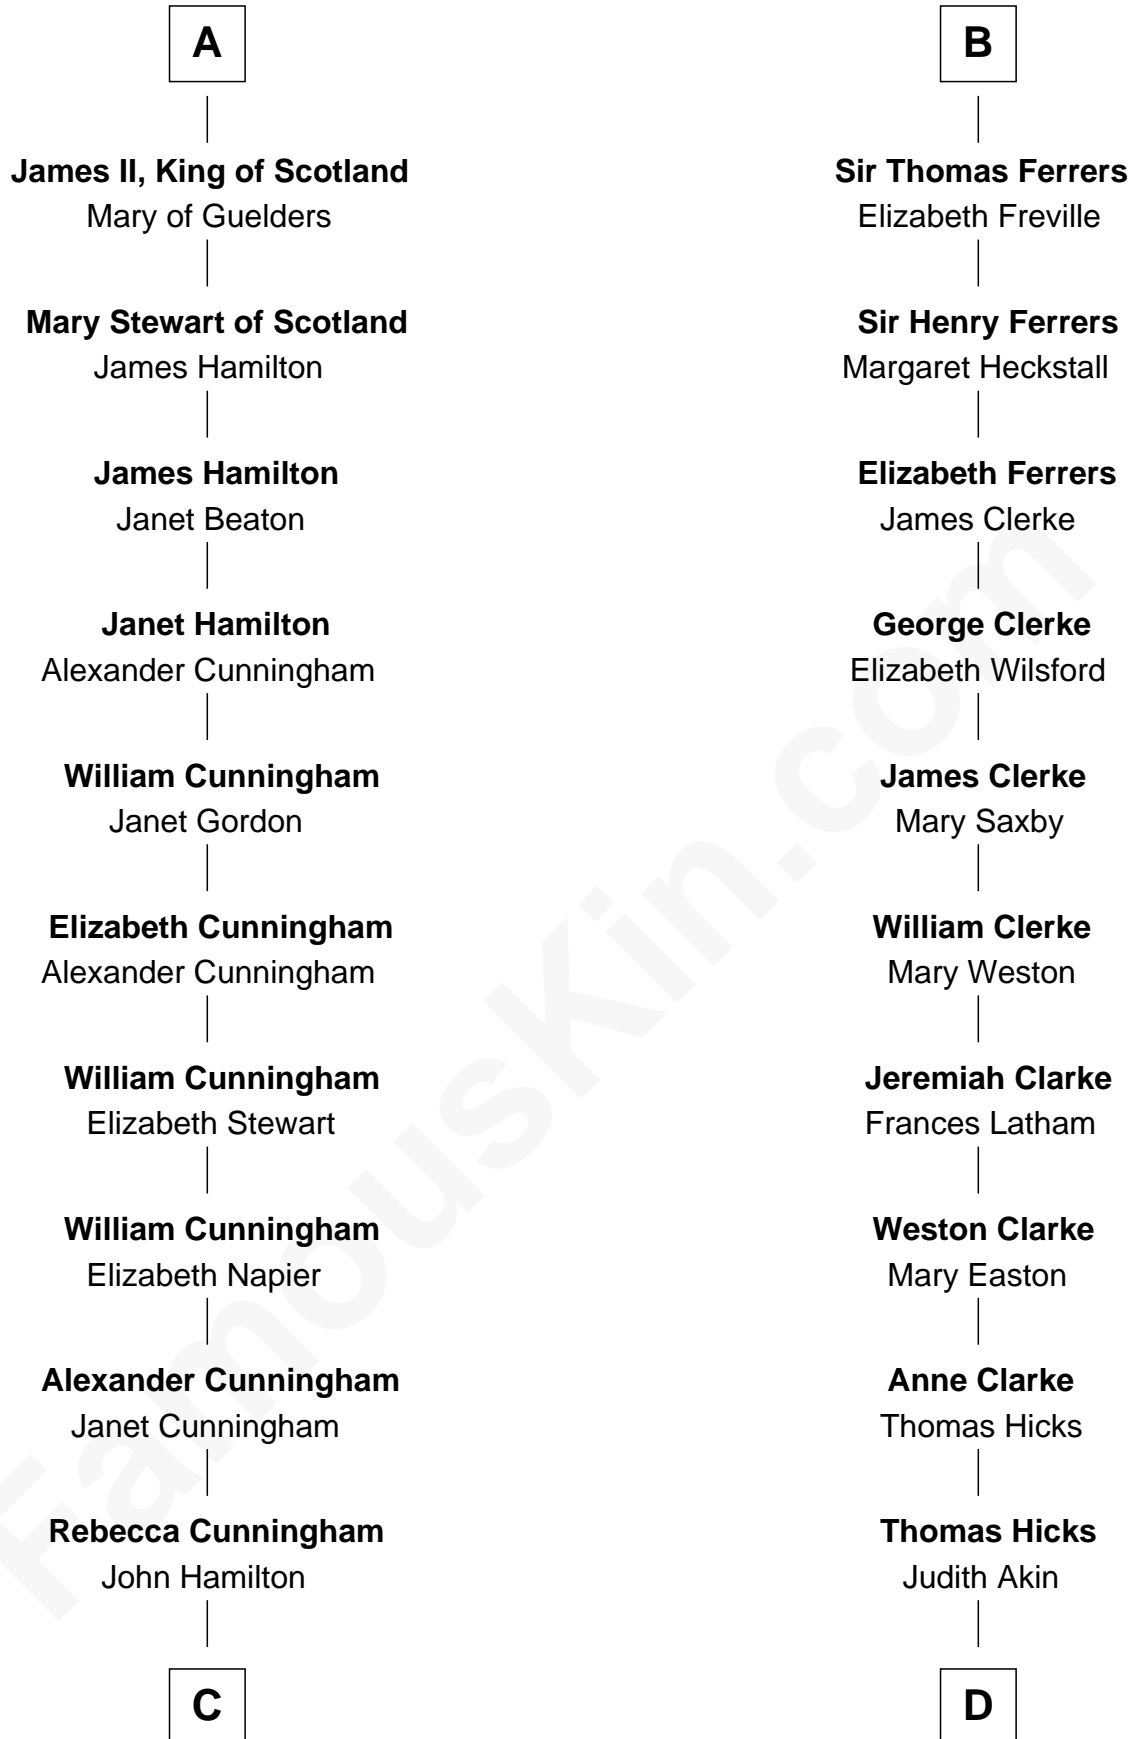

# FamousKin.com Relationship Chart of

**Alexander Hamilton**

*1st U.S. Secretary of the Treasury*

19th cousin 1 time removed of

**Susan B. Anthony**

*Women's Rights Advocate*

**Gilbert de Clare**

Isabel Marshal

**C**

**Alexander Hamilton**

Elizabeth Pollock

**James A. Hamilton**

Rachel Fawcett

**Alexander Hamilton**

*1st U.S. Secretary of the Treasury*

**D**

**Judith Hicks**

David Anthony

**Humphrey Anthony**

Hannah Lapham

**Daniel Anthony**

Lucy Read

**Susan B. Anthony**

*Women's Rights Advocate*