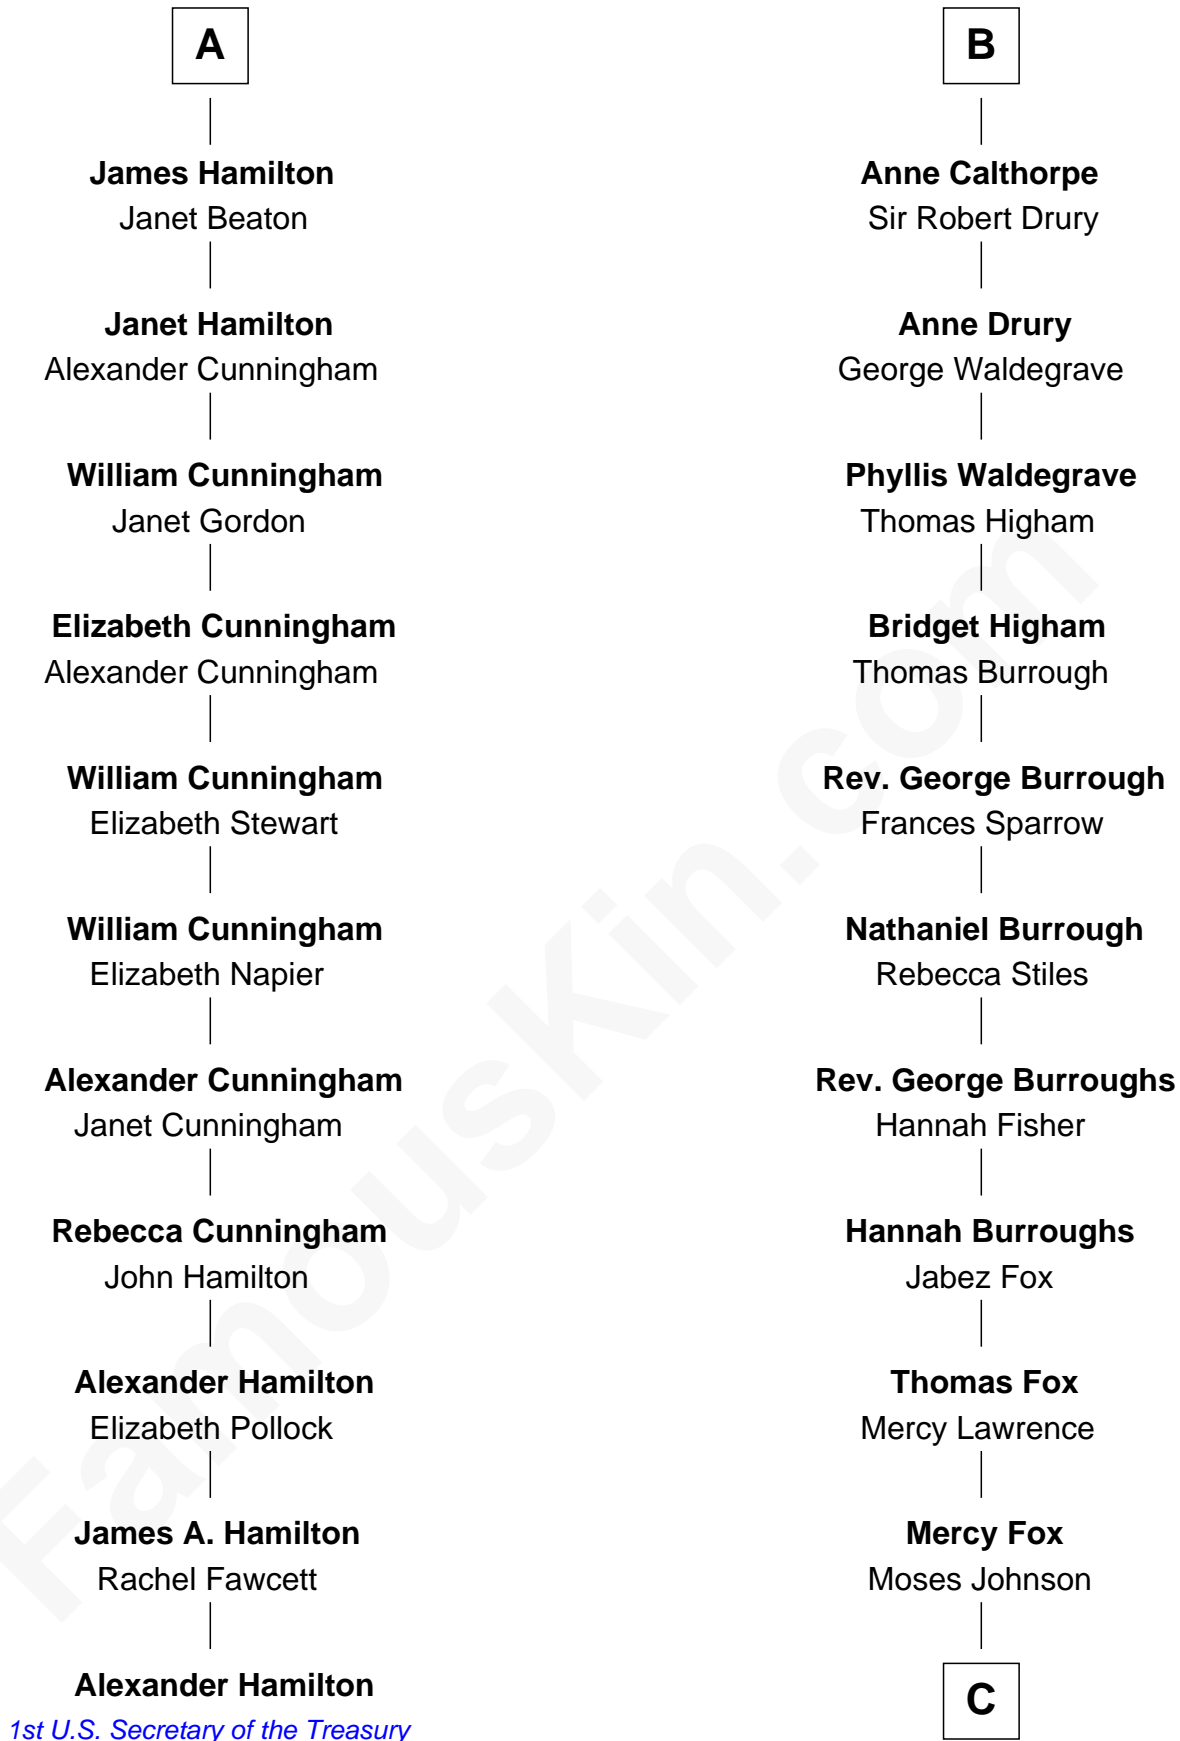

## Relationship Chart of

### Alexander Hamilton

1st U.S. Secretary of the Treasury

17th cousin 4 times removed of

**Walt Disney**

Co-Founder of The Walt Disney Company

**C**

**Fanny Johnson**

John Call

**Eber Call**

Violette Lawrence

**Charles Call**

Henrietta Gross

**Flora Call**

Elias Charles Disney

**Walt Disney**

*Co-Founder of The Walt Disney Co.*