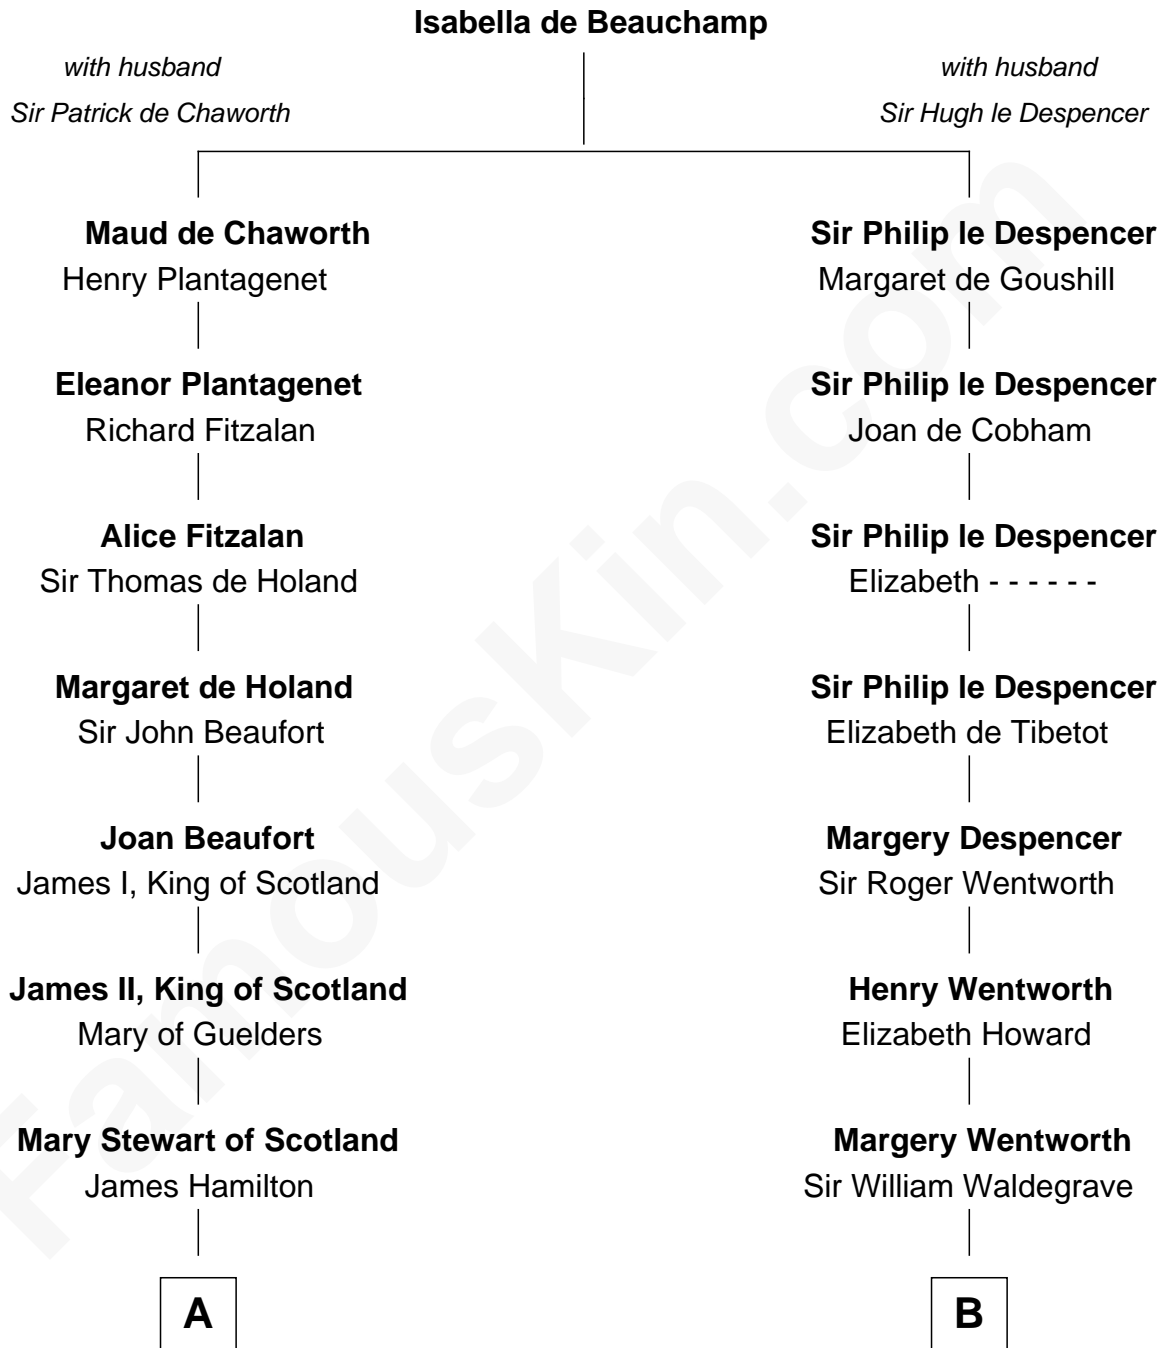

## Relationship Chart of

### Alexander Hamilton

1st U.S. Secretary of the Treasury

17th cousin 3 times removed of

**Walt Disney**

Co-Founder of The Walt Disney Company

**C**

—  
**Eber Call**

Violette Lawrence

—  
**Charles Call**

Henrietta Gross

—  
**Flora Call**

Elias Charles Disney

—  
**Walt Disney**

*Co-Founder of The Walt Disney Co.*

FamousKin.com