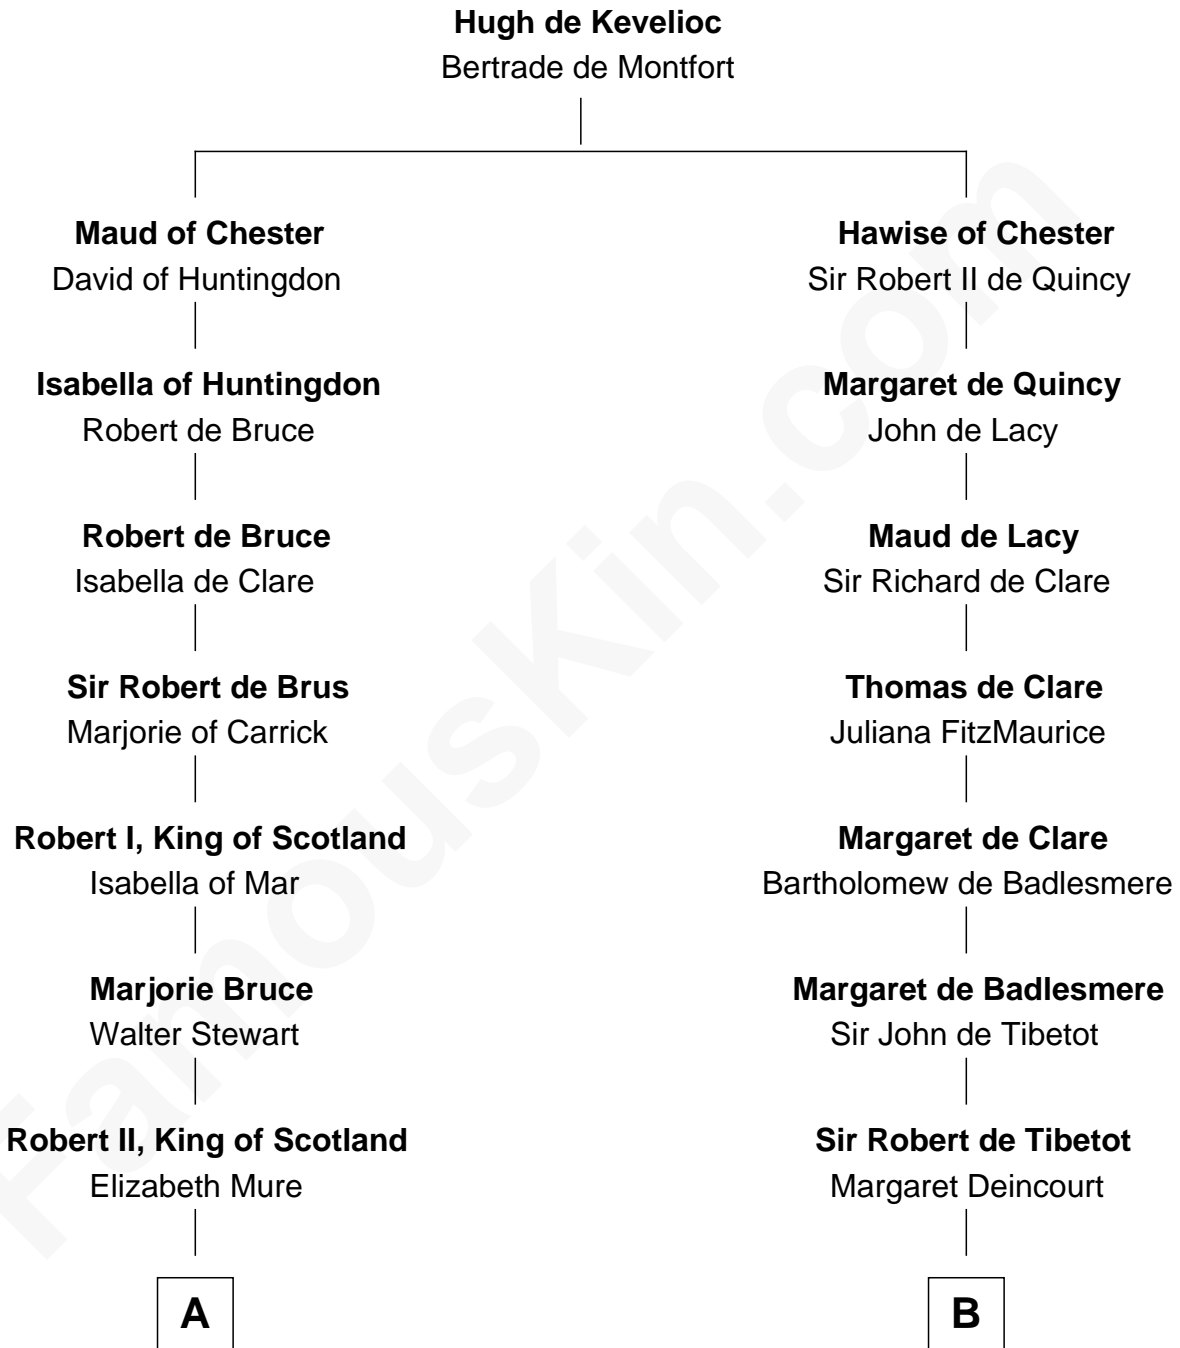

FamousKin.com

Relationship Chart of

Alexander Hamilton

1st U.S. Secretary of the Treasury

16th cousin 5 times removed of

Rev. George Burroughs

Executed for Witchcraft, Salem 1692

C

—
Alexander Cunningham

Janet Cunningham

—
Rebecca Cunningham

John Hamilton

—
Alexander Hamilton

Elizabeth Pollock

—
James A. Hamilton

Rachel Fawcett