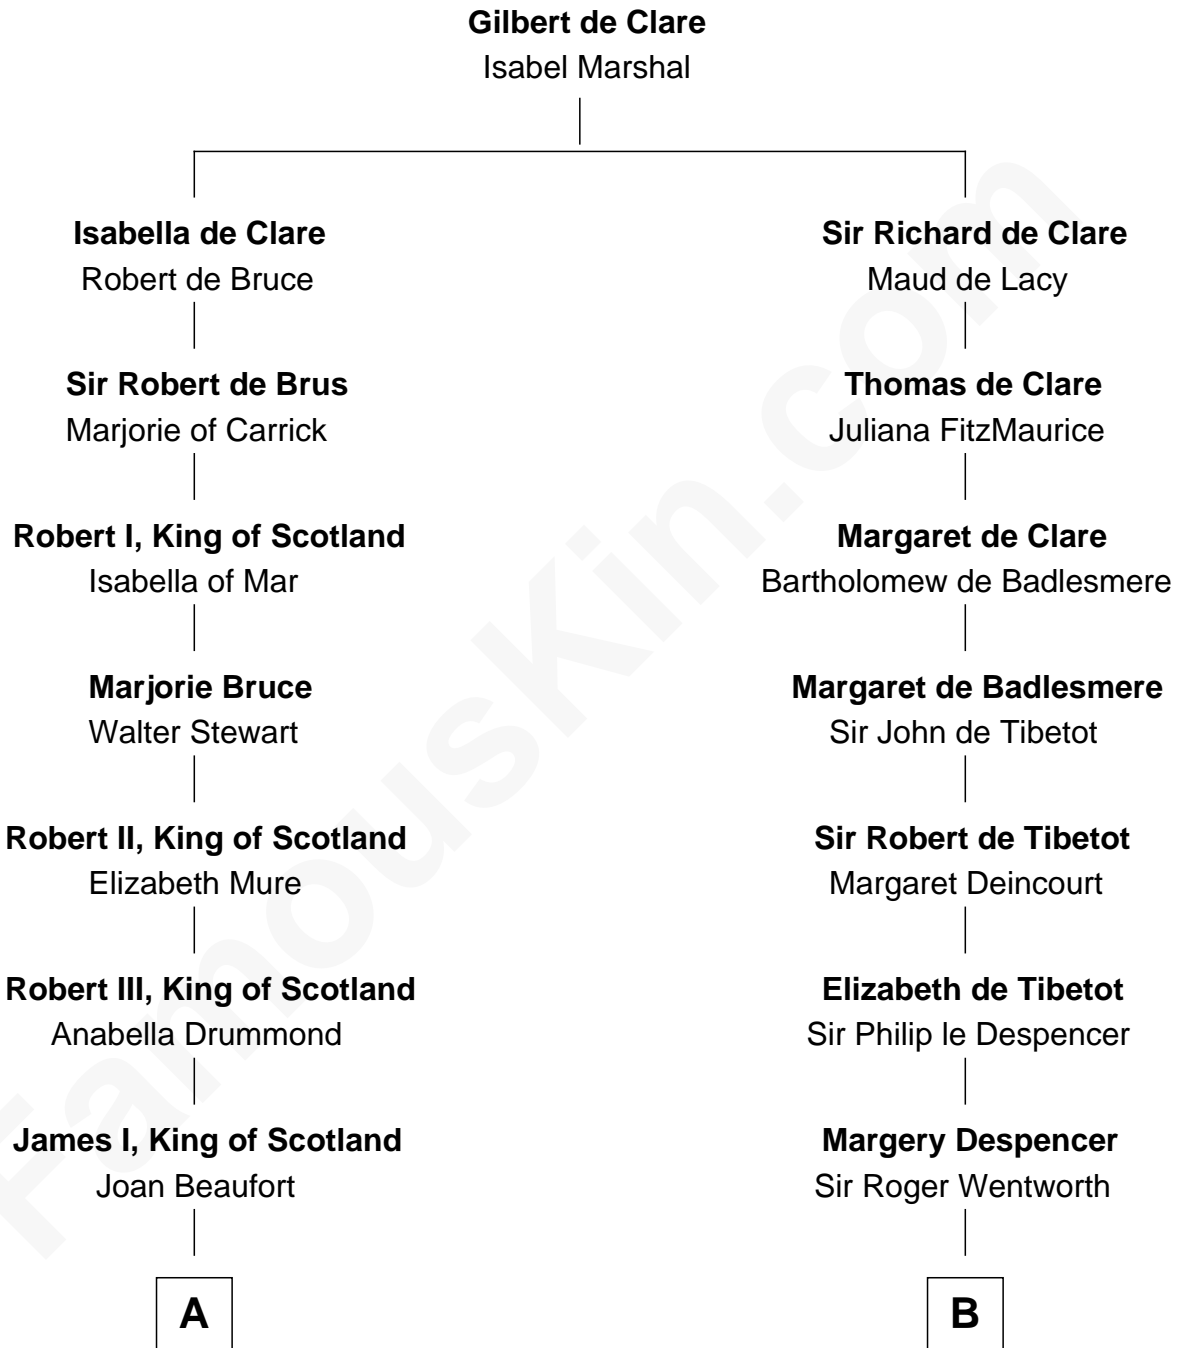

FamousKin.com

Relationship Chart of

Alexander Hamilton

1st U.S. Secretary of the Treasury

14th cousin 5 times removed of

Rev. George Burroughs

Executed for Witchcraft, Salem 1692

C

—
Alexander Hamilton

Elizabeth Pollock

—
James A. Hamilton

Rachel Fawcett

—
Alexander Hamilton

1st U.S. Secretary of the Treasury

FamousKin.com