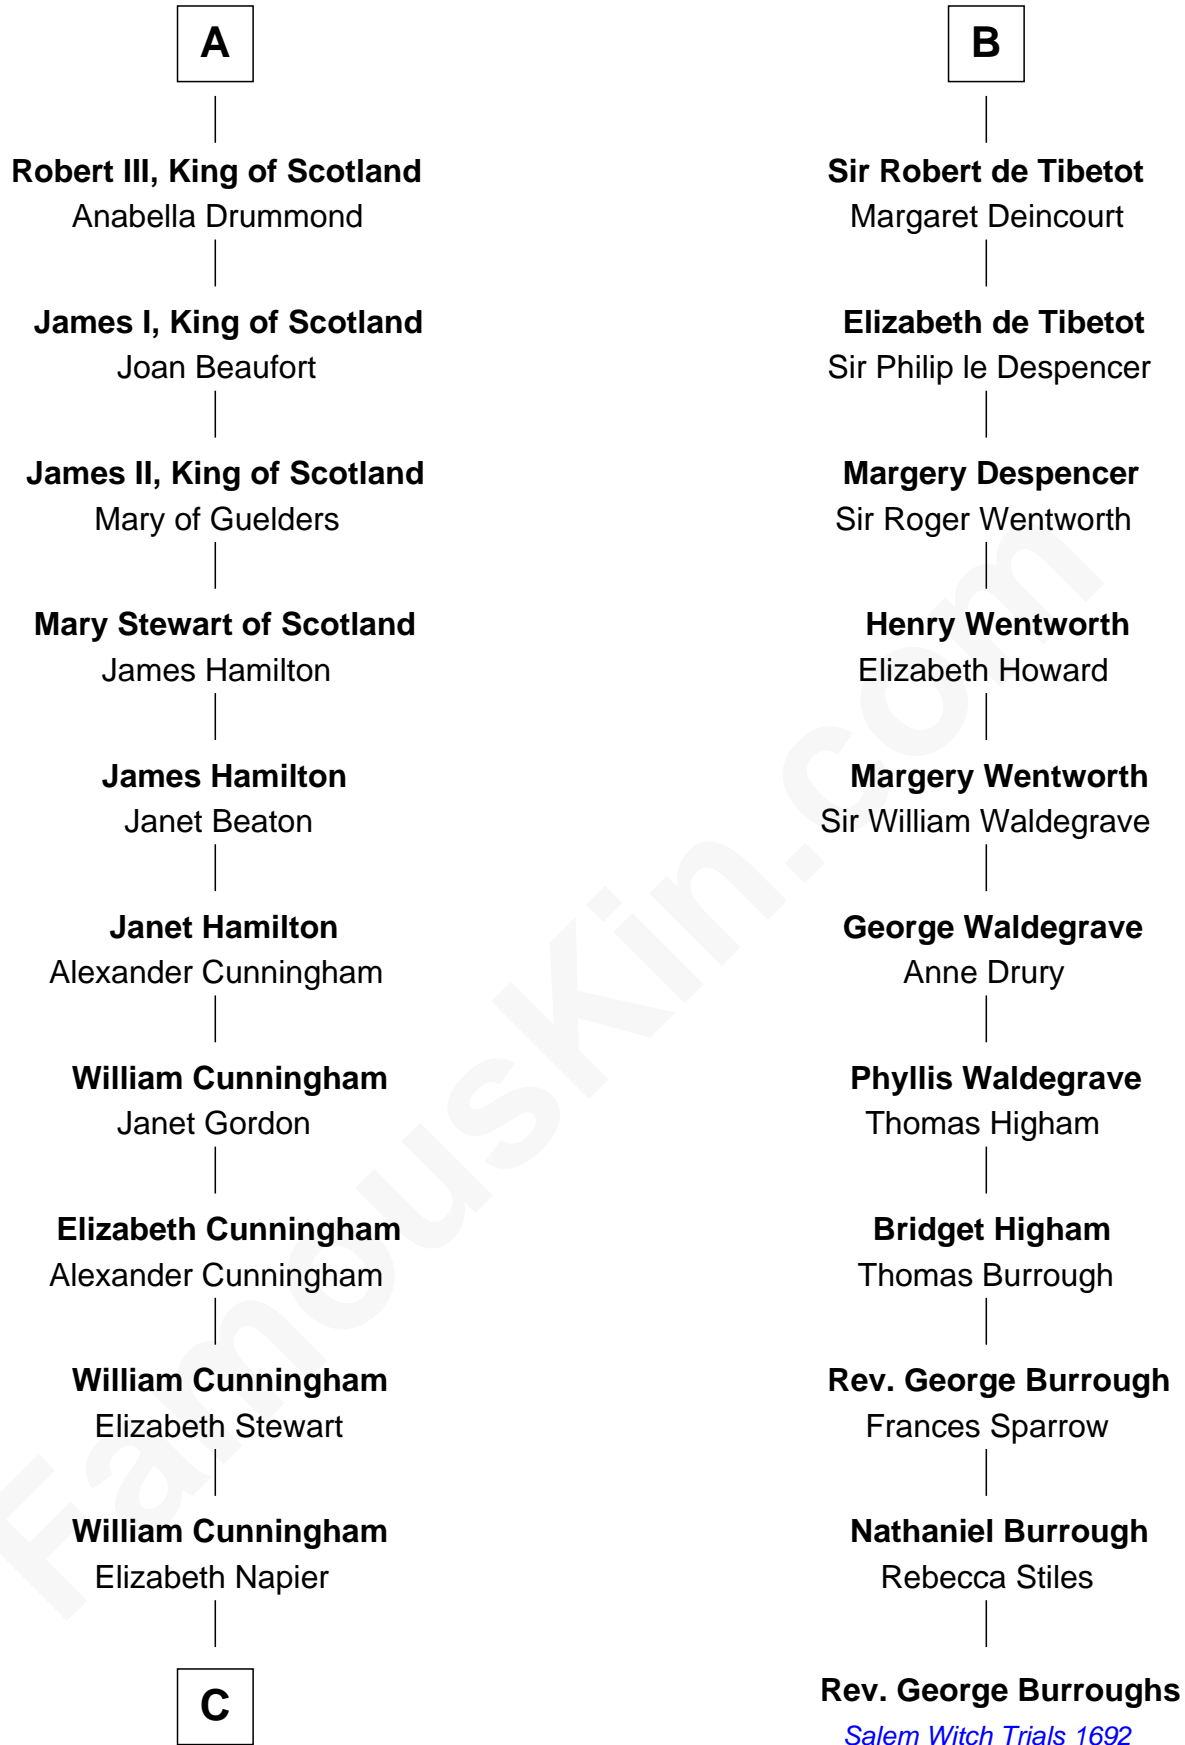

FamousKin.com

Relationship Chart of

Alexander Hamilton

1st U.S. Secretary of the Treasury

17th cousin 4 times removed of

Rev. George Burroughs

Executed for Witchcraft, Salem 1692

C

—
Alexander Cunningham

Janet Cunningham

—
Rebecca Cunningham

John Hamilton

—
Alexander Hamilton

Elizabeth Pollock

—
James A. Hamilton

Rachel Fawcett