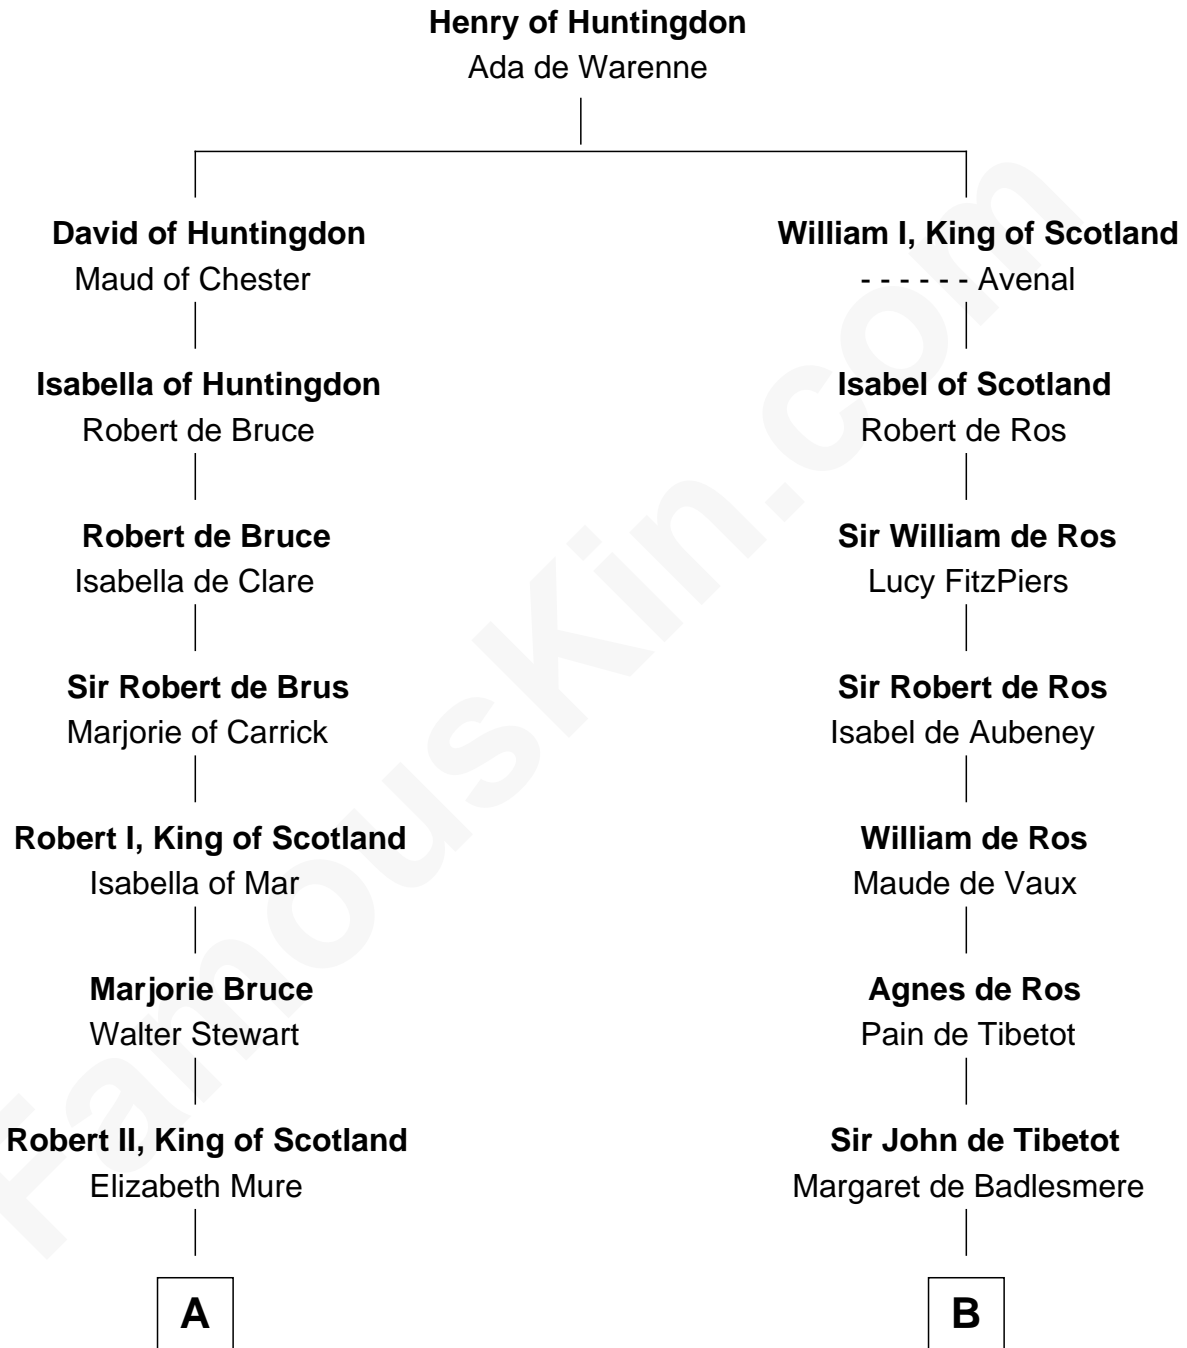

FamousKin.com

Relationship Chart of

Alexander Hamilton

1st U.S. Secretary of the Treasury

17th cousin 4 times removed of

Rev. George Burroughs

Executed for Witchcraft, Salem 1692

C

—
Alexander Cunningham

Janet Cunningham

—
Rebecca Cunningham

John Hamilton

—
Alexander Hamilton

Elizabeth Pollock

—
James A. Hamilton

Rachel Fawcett