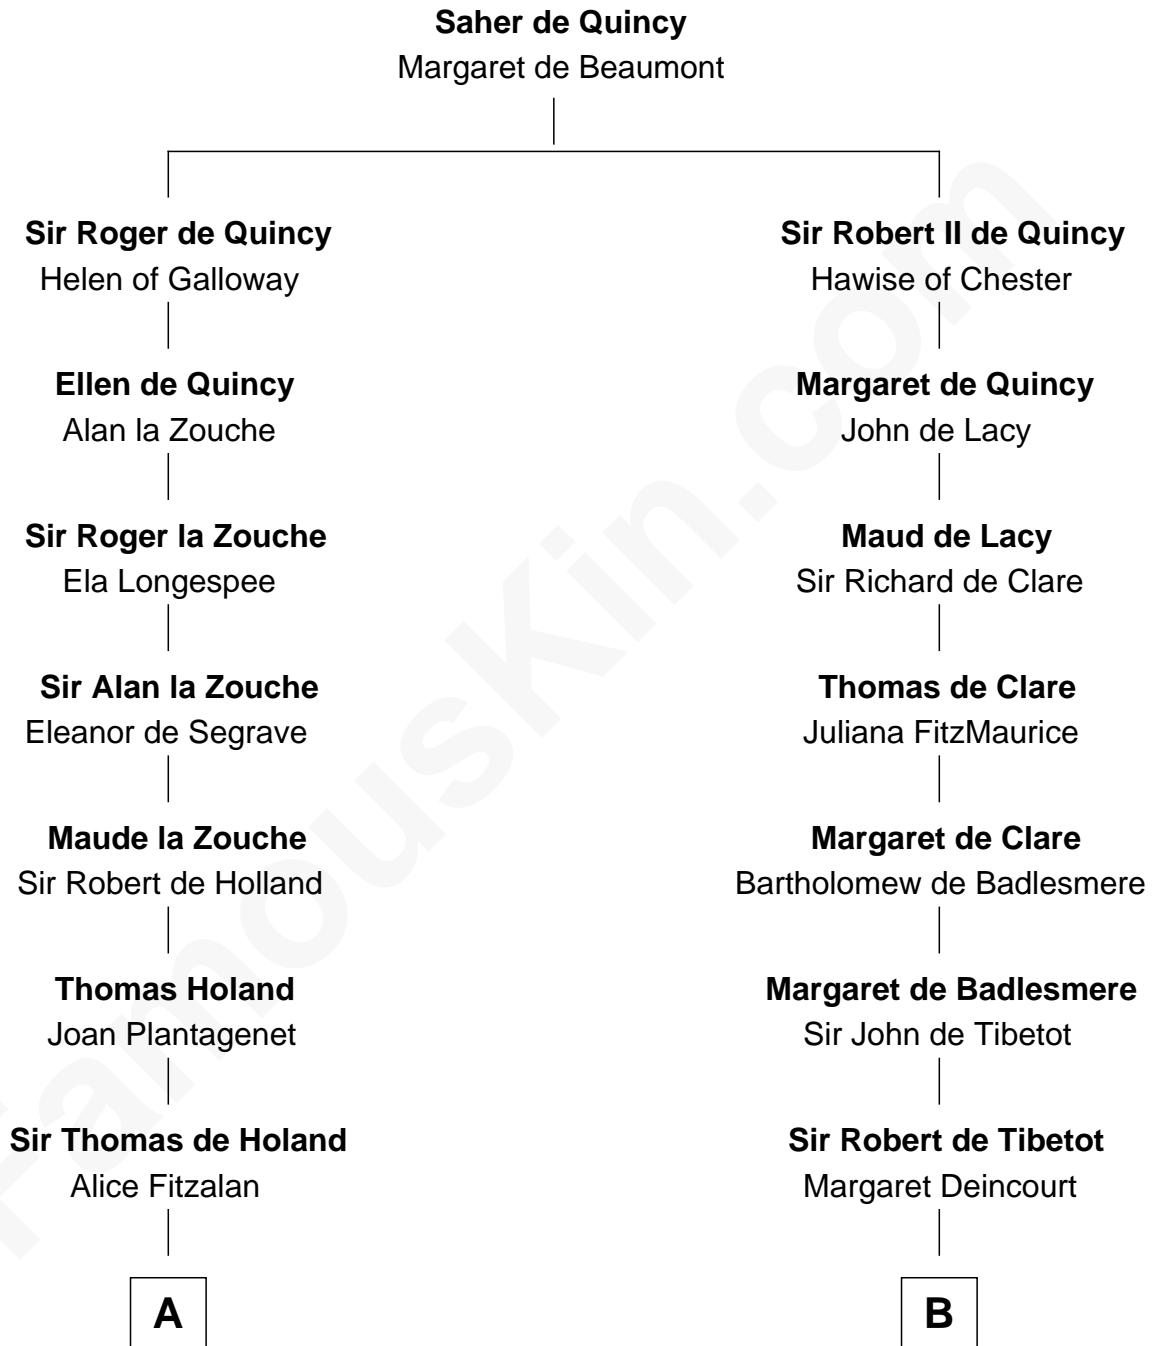

## Relationship Chart of

### Alexander Hamilton

1st U.S. Secretary of the Treasury

16th cousin 5 times removed of

**Rev. George Burroughs**

Executed for Witchcraft, Salem 1692

**C**

—  
**Alexander Cunningham**

Janet Cunningham