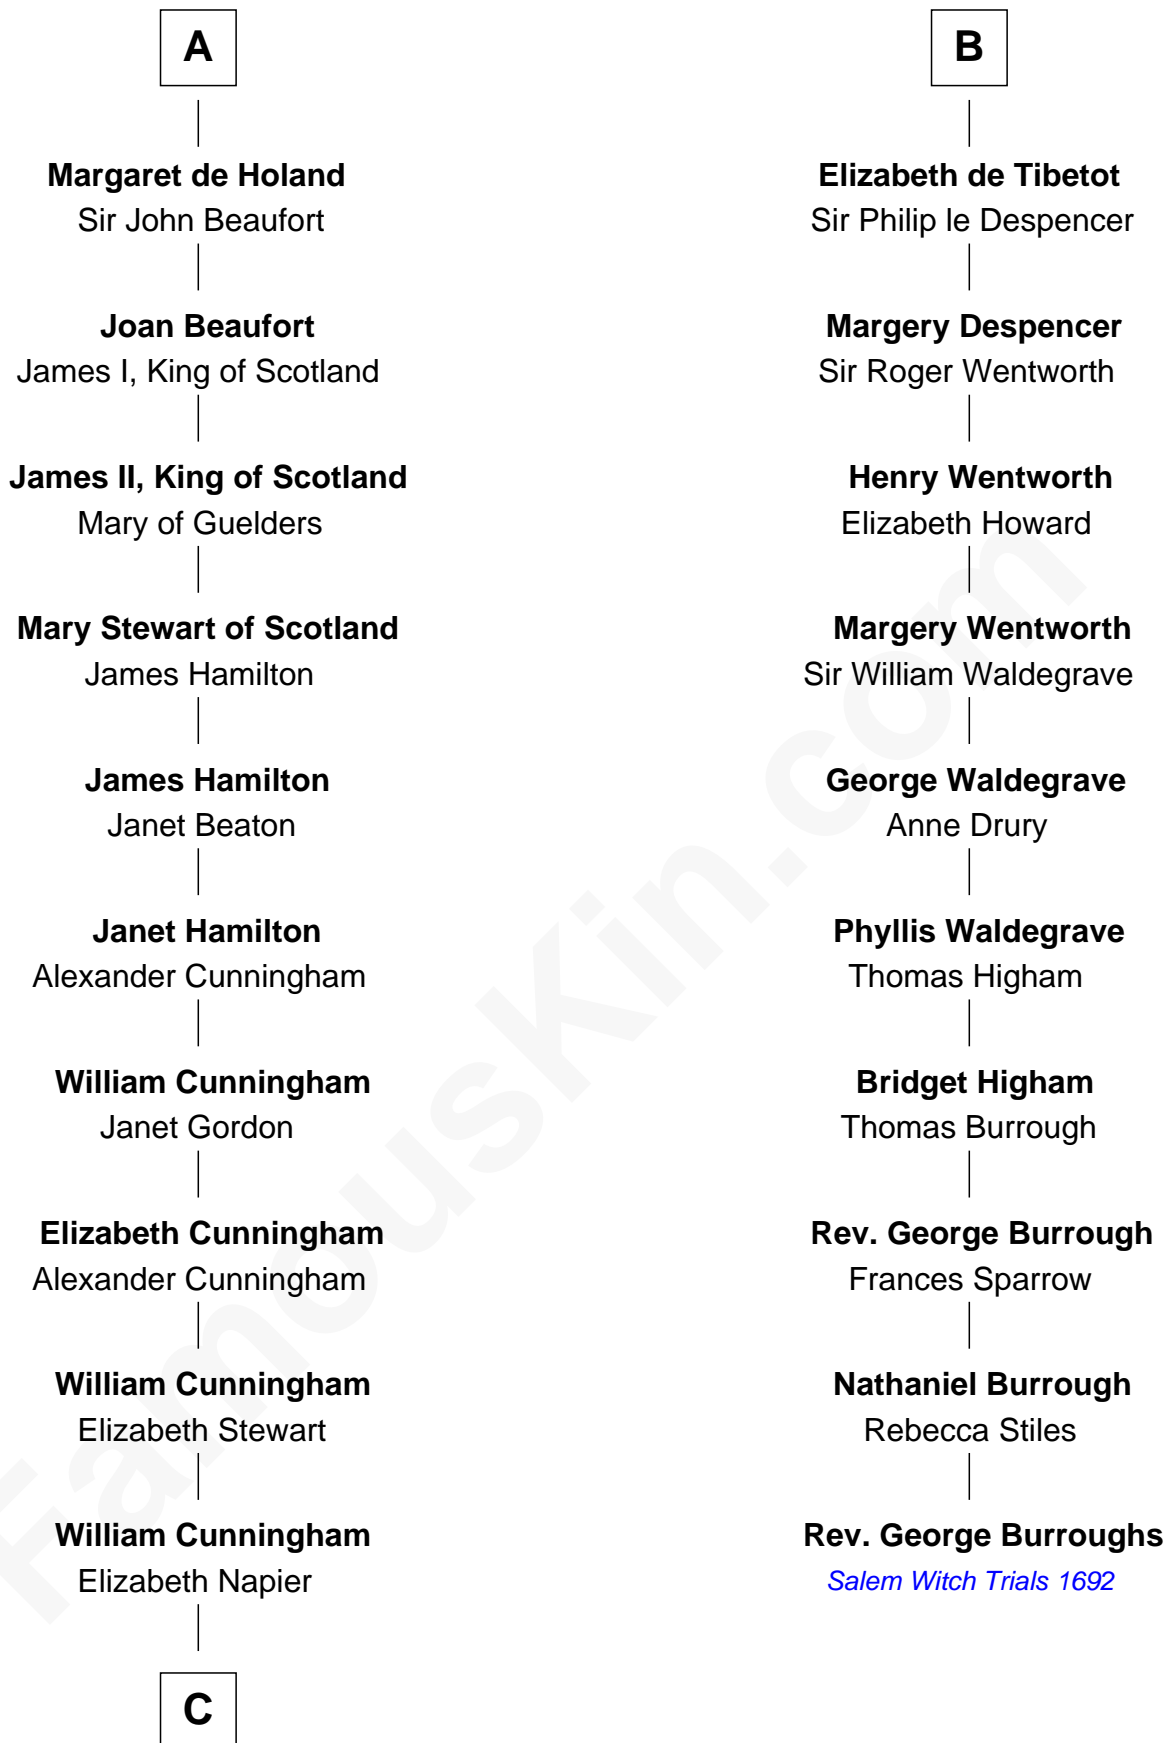

## Relationship Chart of

### Alexander Hamilton

1st U.S. Secretary of the Treasury

16th cousin 5 times removed of

**Rev. George Burroughs**

Executed for Witchcraft, Salem 1692

**C**

—  
**Alexander Cunningham**

Janet Cunningham

—  
**Rebecca Cunningham**

John Hamilton

—  
**Alexander Hamilton**

Elizabeth Pollock

—  
**James A. Hamilton**

Rachel Fawcett

—  
**Alexander Hamilton**

*1st U.S. Secretary of the Treasury*