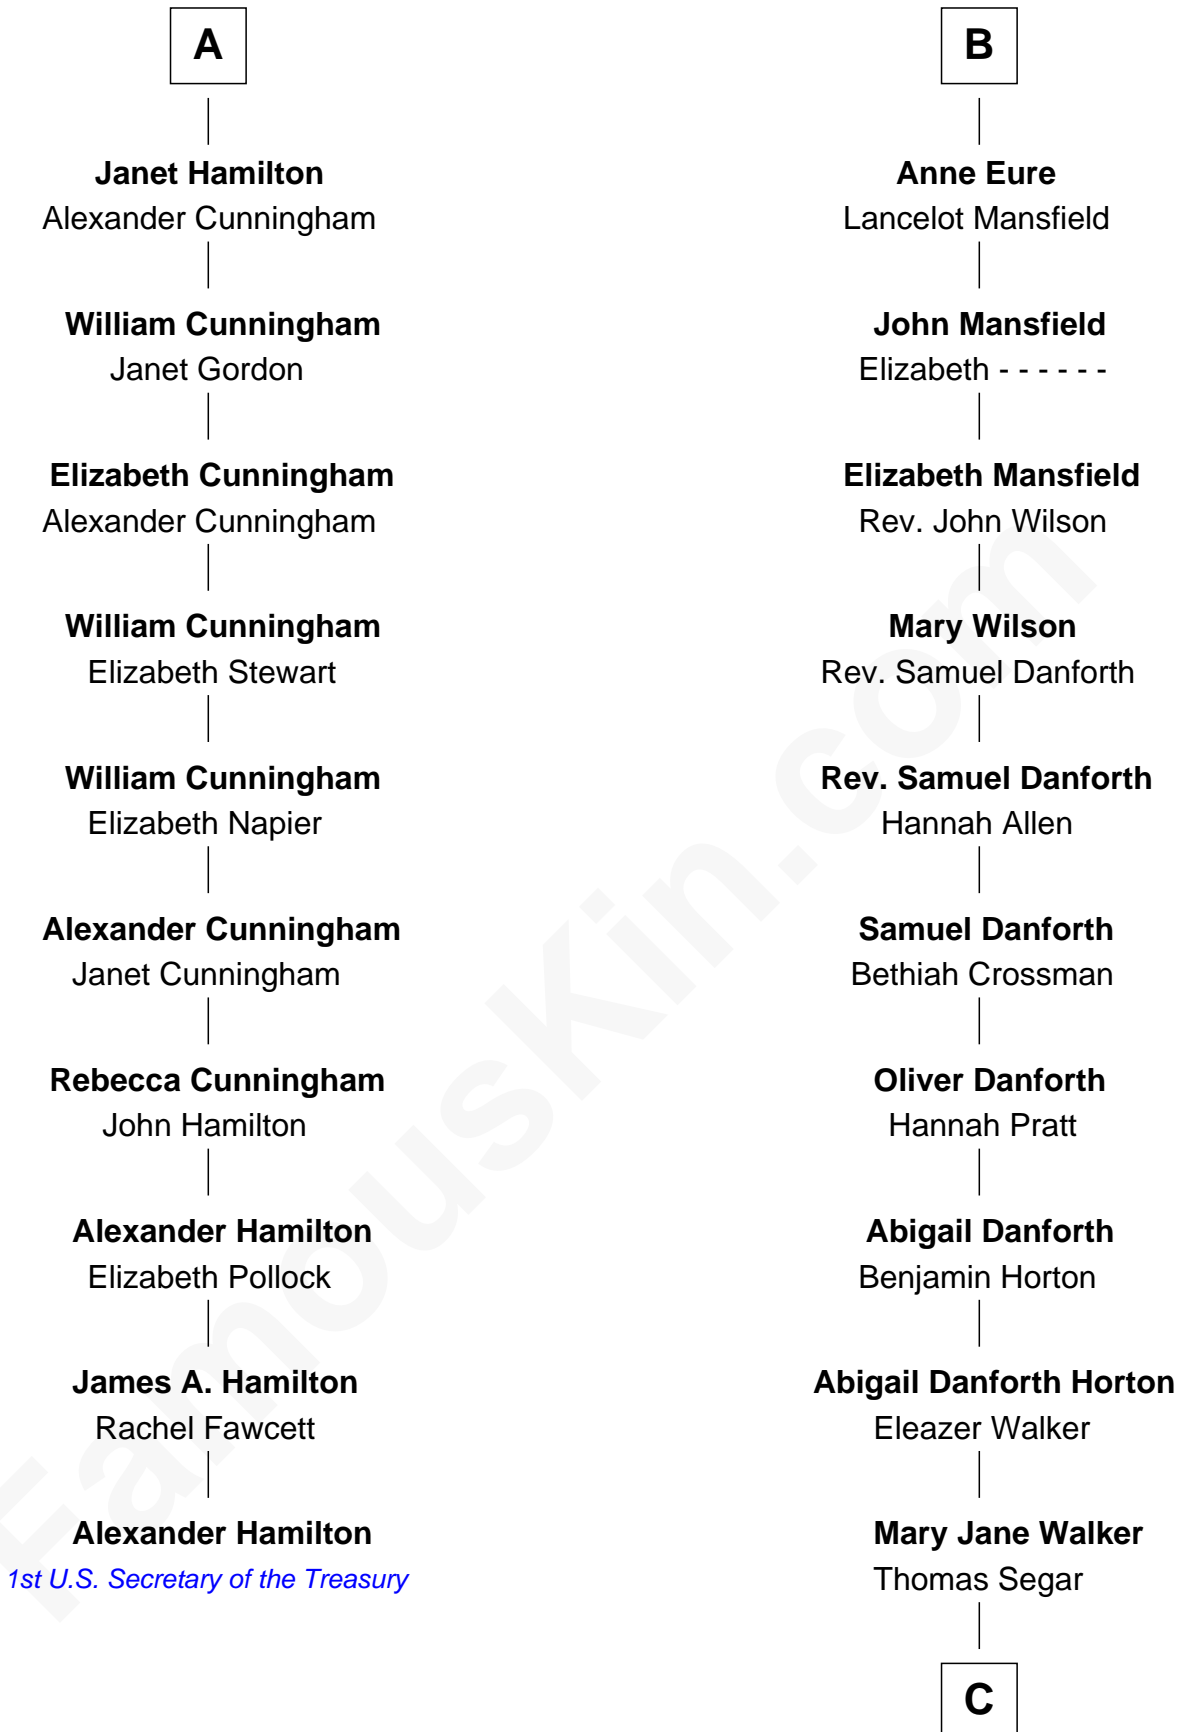

# FamousKin.com Relationship Chart of

**Alexander Hamilton**

*1st U.S. Secretary of the Treasury*

**16th cousin 2 times removed of**

**E. C. Segar**

*Cartoonist (Popeye creator)*

**C**

**Amzi Andrews Segar**

Erma Irene Crisler

**E. C. Segar**

*Cartoonist*

FamousKin.com