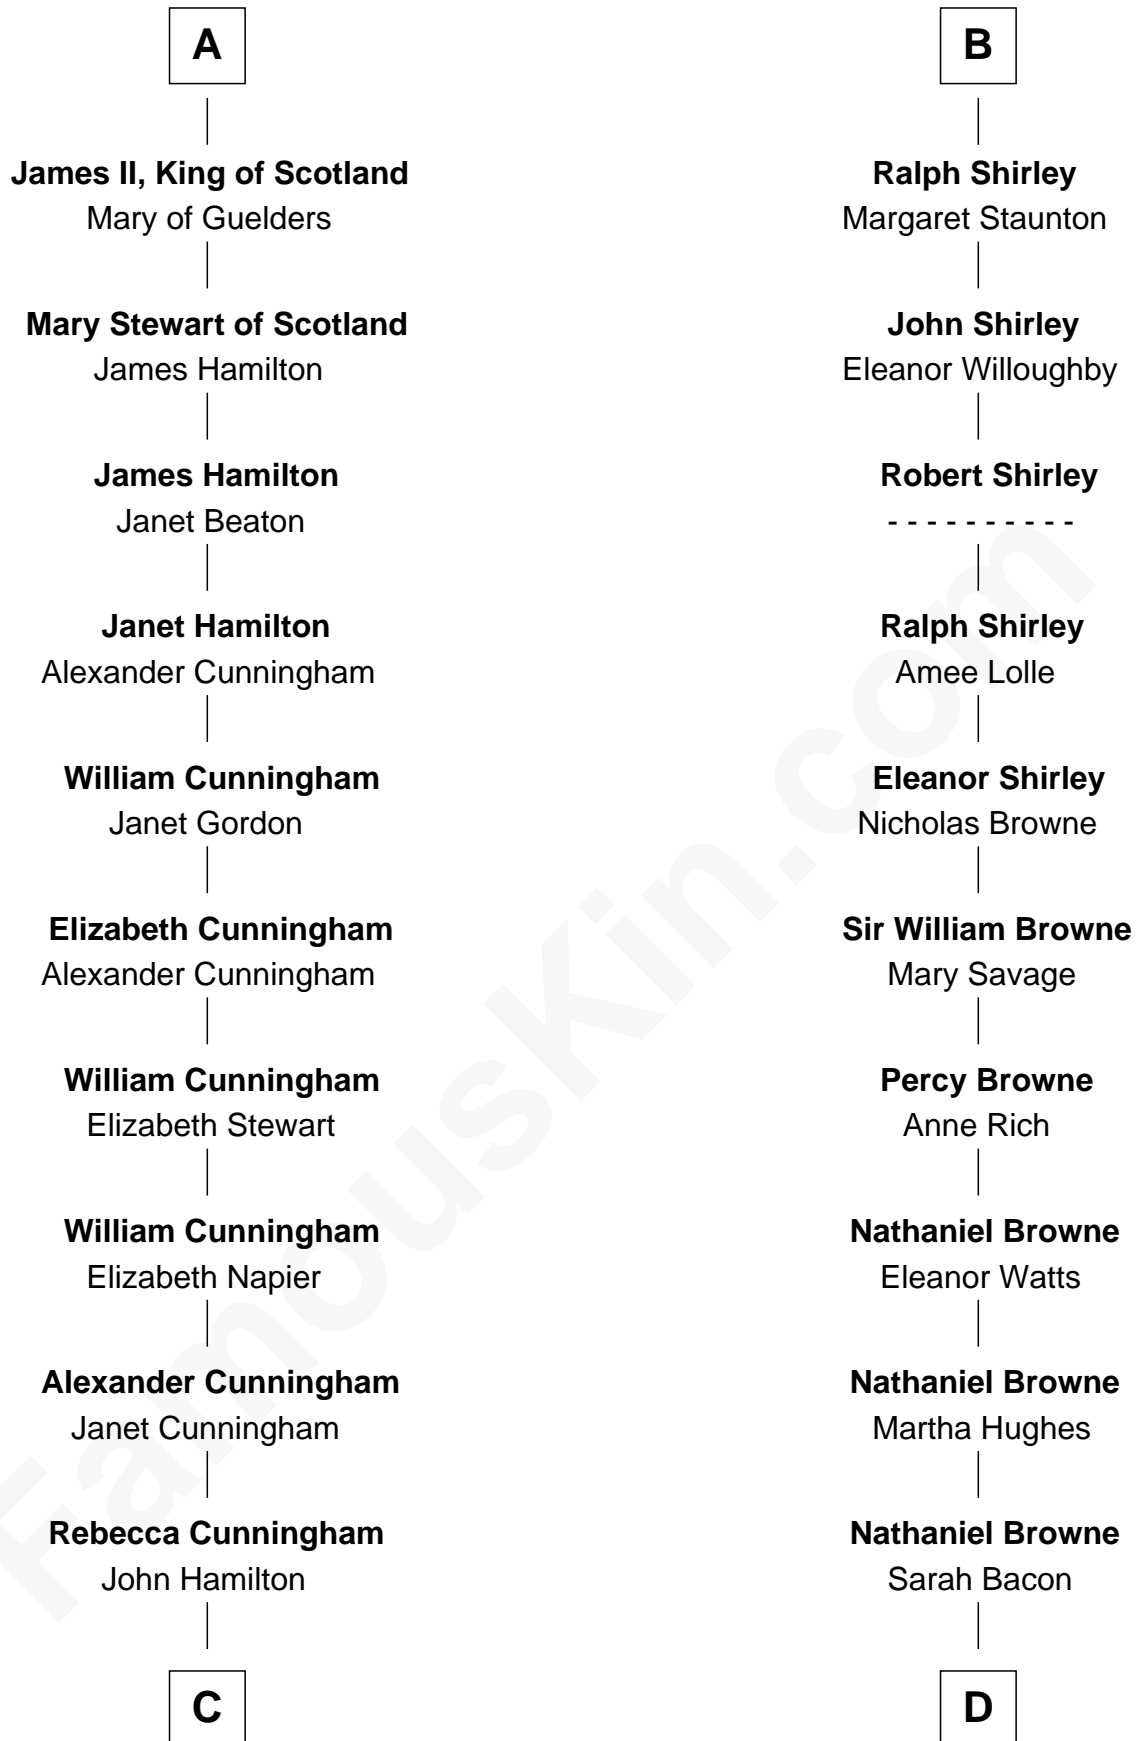

# FamousKin.com Relationship Chart of

**Alexander Hamilton**

1st U.S. Secretary of the Treasury

19th cousin 2 times removed of

**William Henry Moore**

Co-Founder, U.S. Steel and Nabisco

**C**

**Alexander Hamilton**

Elizabeth Pollock

**James A. Hamilton**

Rachel Fawcett

**Alexander Hamilton**

*1st U.S. Secretary of the Treasury*

**D**

**Sarah Browne**

George Beckwith

**George Beckwith**

Rachel Marsh

**George Beckwith**

Mary Bradley

**Rachael Arvilla Beckwith**

Nathaniel Ford Moore

**William Henry Moore**

*Co-Founder, U.S. Steel and Nabisco*