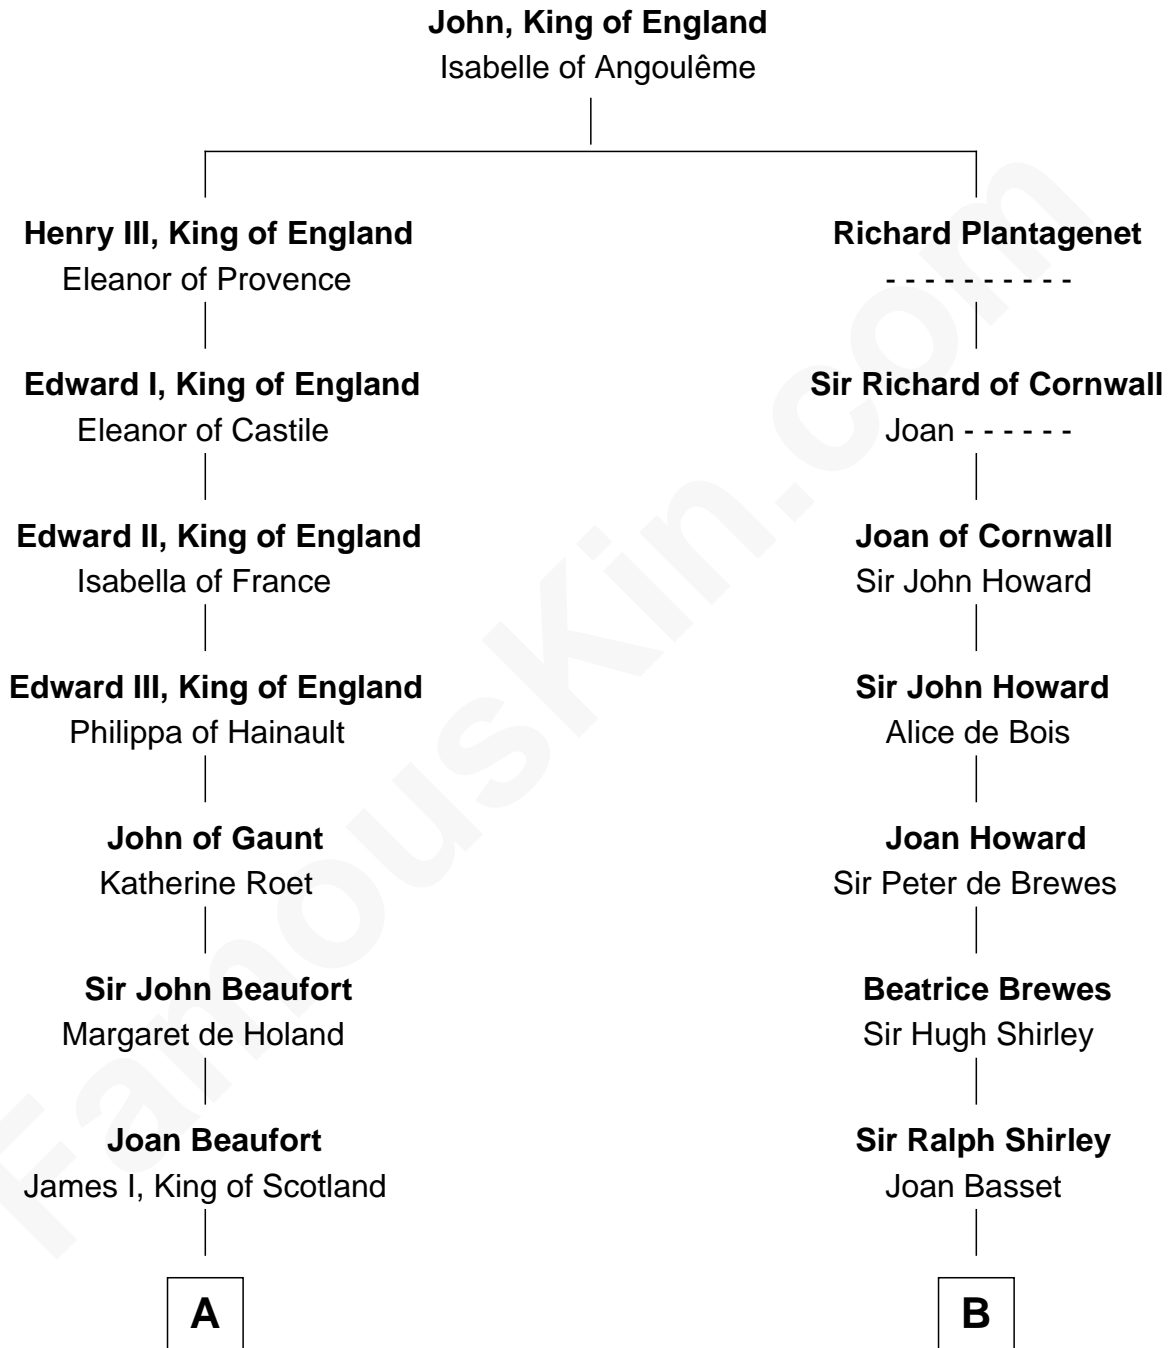

# FamousKin.com Relationship Chart of

**Alexander Hamilton**

1st U.S. Secretary of the Treasury

19th cousin 2 times removed of

**William Henry Moore**

Co-Founder, U.S. Steel and Nabisco

**C**

**Alexander Hamilton**

Elizabeth Pollock

**James A. Hamilton**

Rachel Fawcett

**Alexander Hamilton**

*1st U.S. Secretary of the Treasury*

**D**

**Sarah Browne**

George Beckwith

**George Beckwith**

Rachel Marsh

**George Beckwith**

Mary Bradley

**Rachael Arvilla Beckwith**

Nathaniel Ford Moore

**William Henry Moore**

*Co-Founder, U.S. Steel and Nabisco*