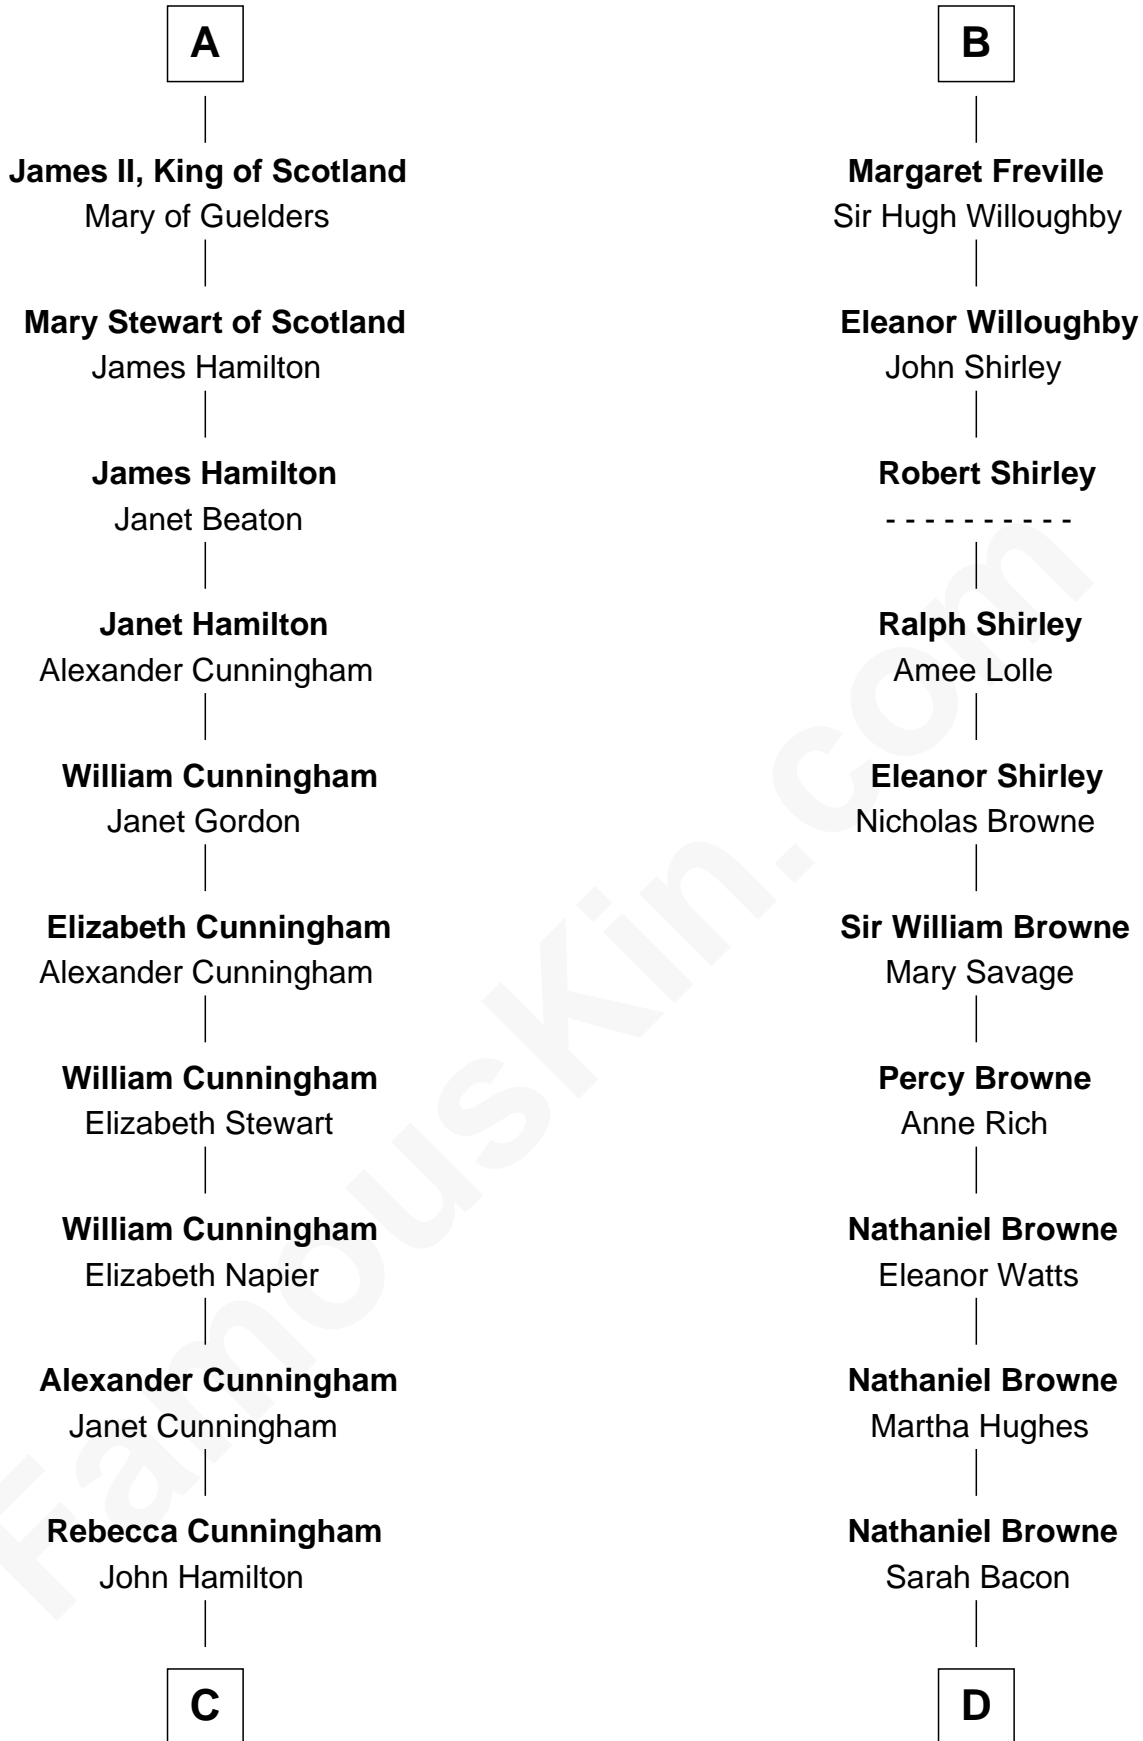

FamousKin.com Relationship Chart of

Alexander Hamilton

1st U.S. Secretary of the Treasury

19th cousin 2 times removed of

William Henry Moore

Co-Founder, U.S. Steel and Nabisco

C

Alexander Hamilton

Elizabeth Pollock

James A. Hamilton

Rachel Fawcett

Alexander Hamilton

1st U.S. Secretary of the Treasury

D

Sarah Browne

George Beckwith

George Beckwith

Rachel Marsh

George Beckwith

Mary Bradley

Rachael Arvilla Beckwith

Nathaniel Ford Moore

William Henry Moore

Co-Founder, U.S. Steel and Nabisco