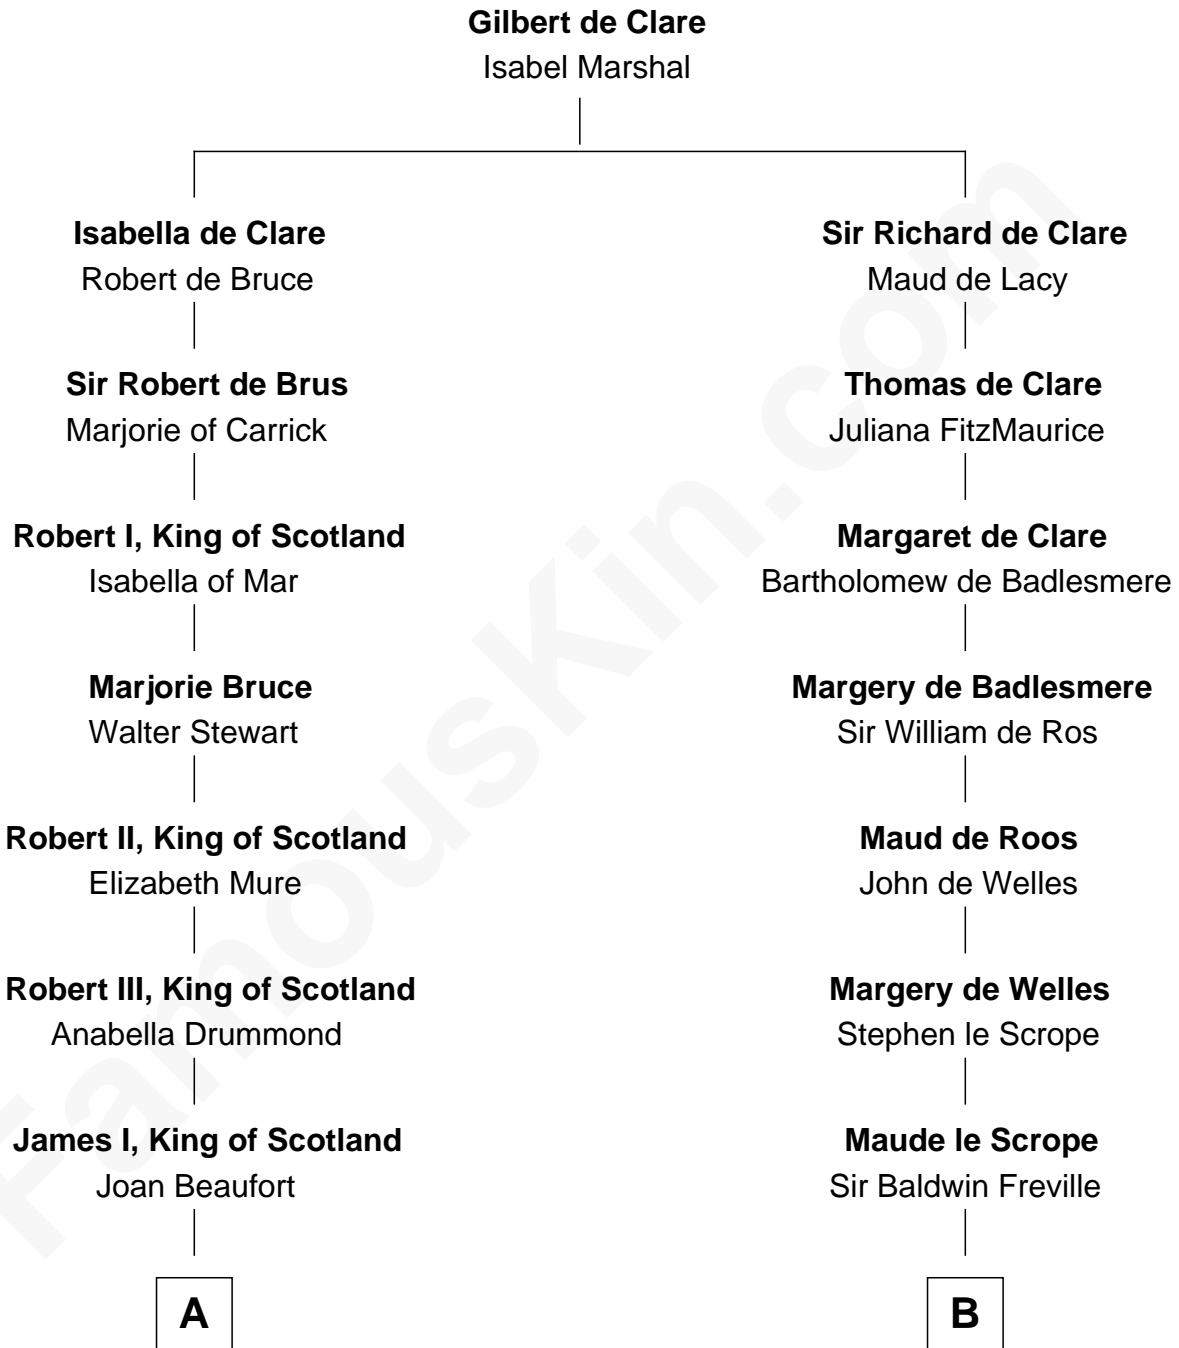

FamousKin.com Relationship Chart of

Alexander Hamilton

1st U.S. Secretary of the Treasury

19th cousin 2 times removed of

William Henry Moore

Co-Founder, U.S. Steel and Nabisco

C

Alexander Hamilton

Elizabeth Pollock

James A. Hamilton

Rachel Fawcett

Alexander Hamilton

1st U.S. Secretary of the Treasury

D

Sarah Browne

George Beckwith

George Beckwith

Rachel Marsh

George Beckwith

Mary Bradley

Rachael Arvilla Beckwith

Nathaniel Ford Moore

William Henry Moore

Co-Founder, U.S. Steel and Nabisco