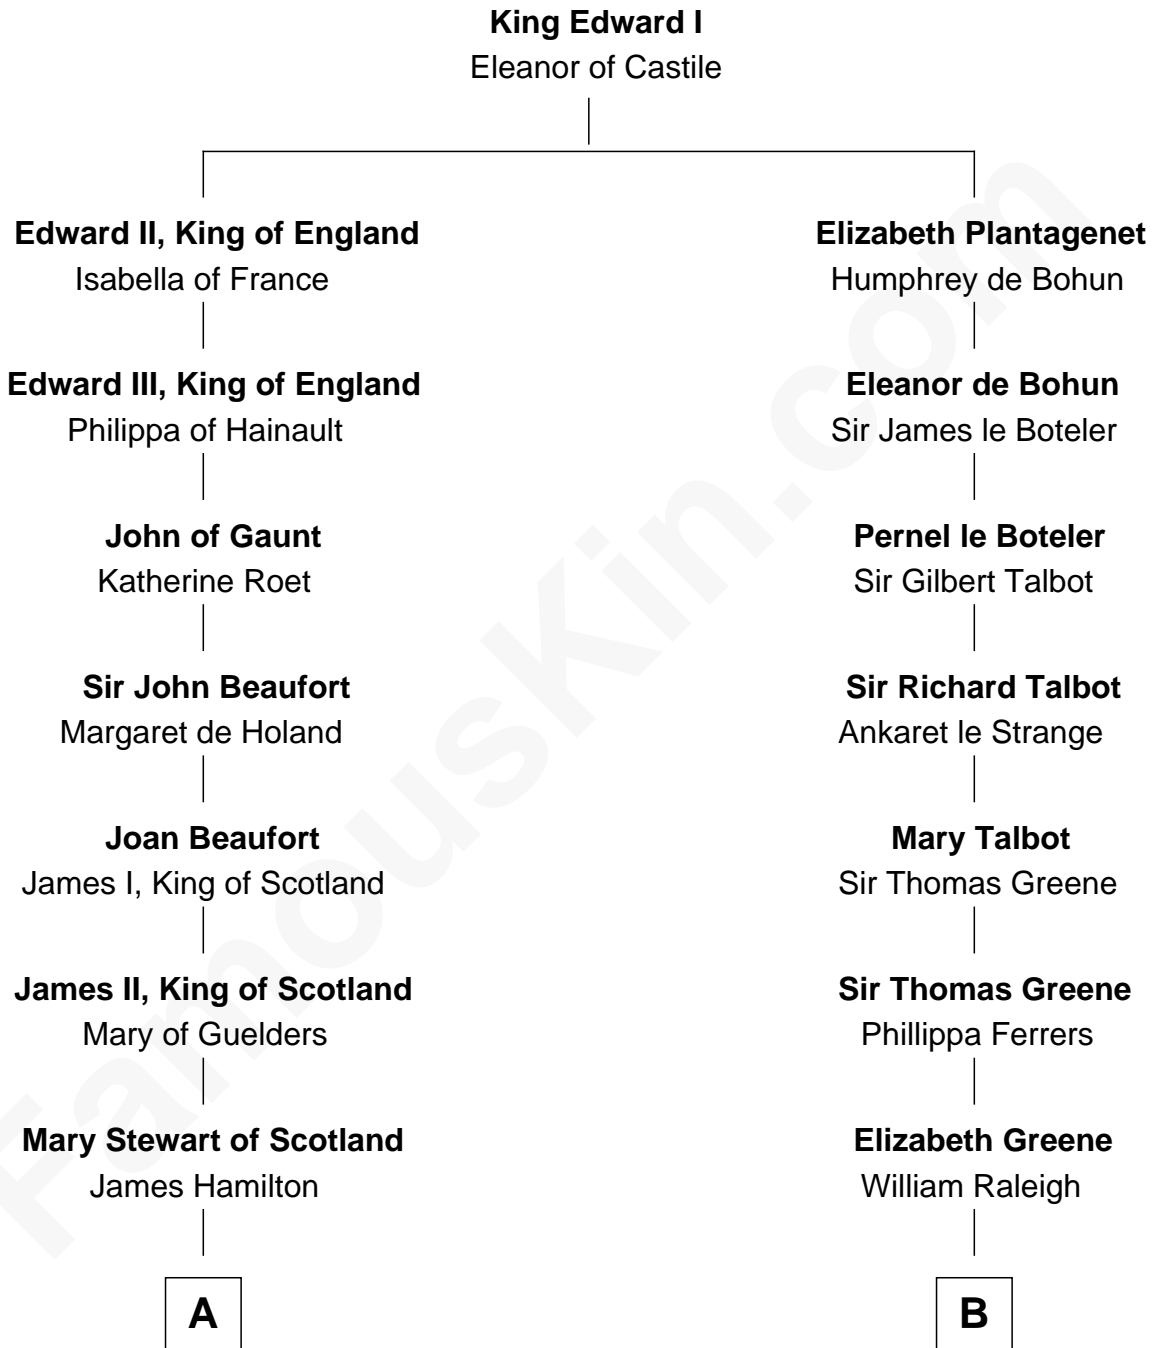

FamousKin.com Relationship Chart of

Alexander Hamilton

1st U.S. Secretary of the Treasury

17th cousin 3 times removed of

Melville Fuller

8th Chief Justice of the U.S. Supreme Court

C

Hannah Weld
Rev. Caleb Fuller

Henry Weld Fuller
Esther Gould

Frederick Augustus Fuller
Catherine Martin Weston

Melville Fuller
8th U.S. Chief Justice

FamousKin.com