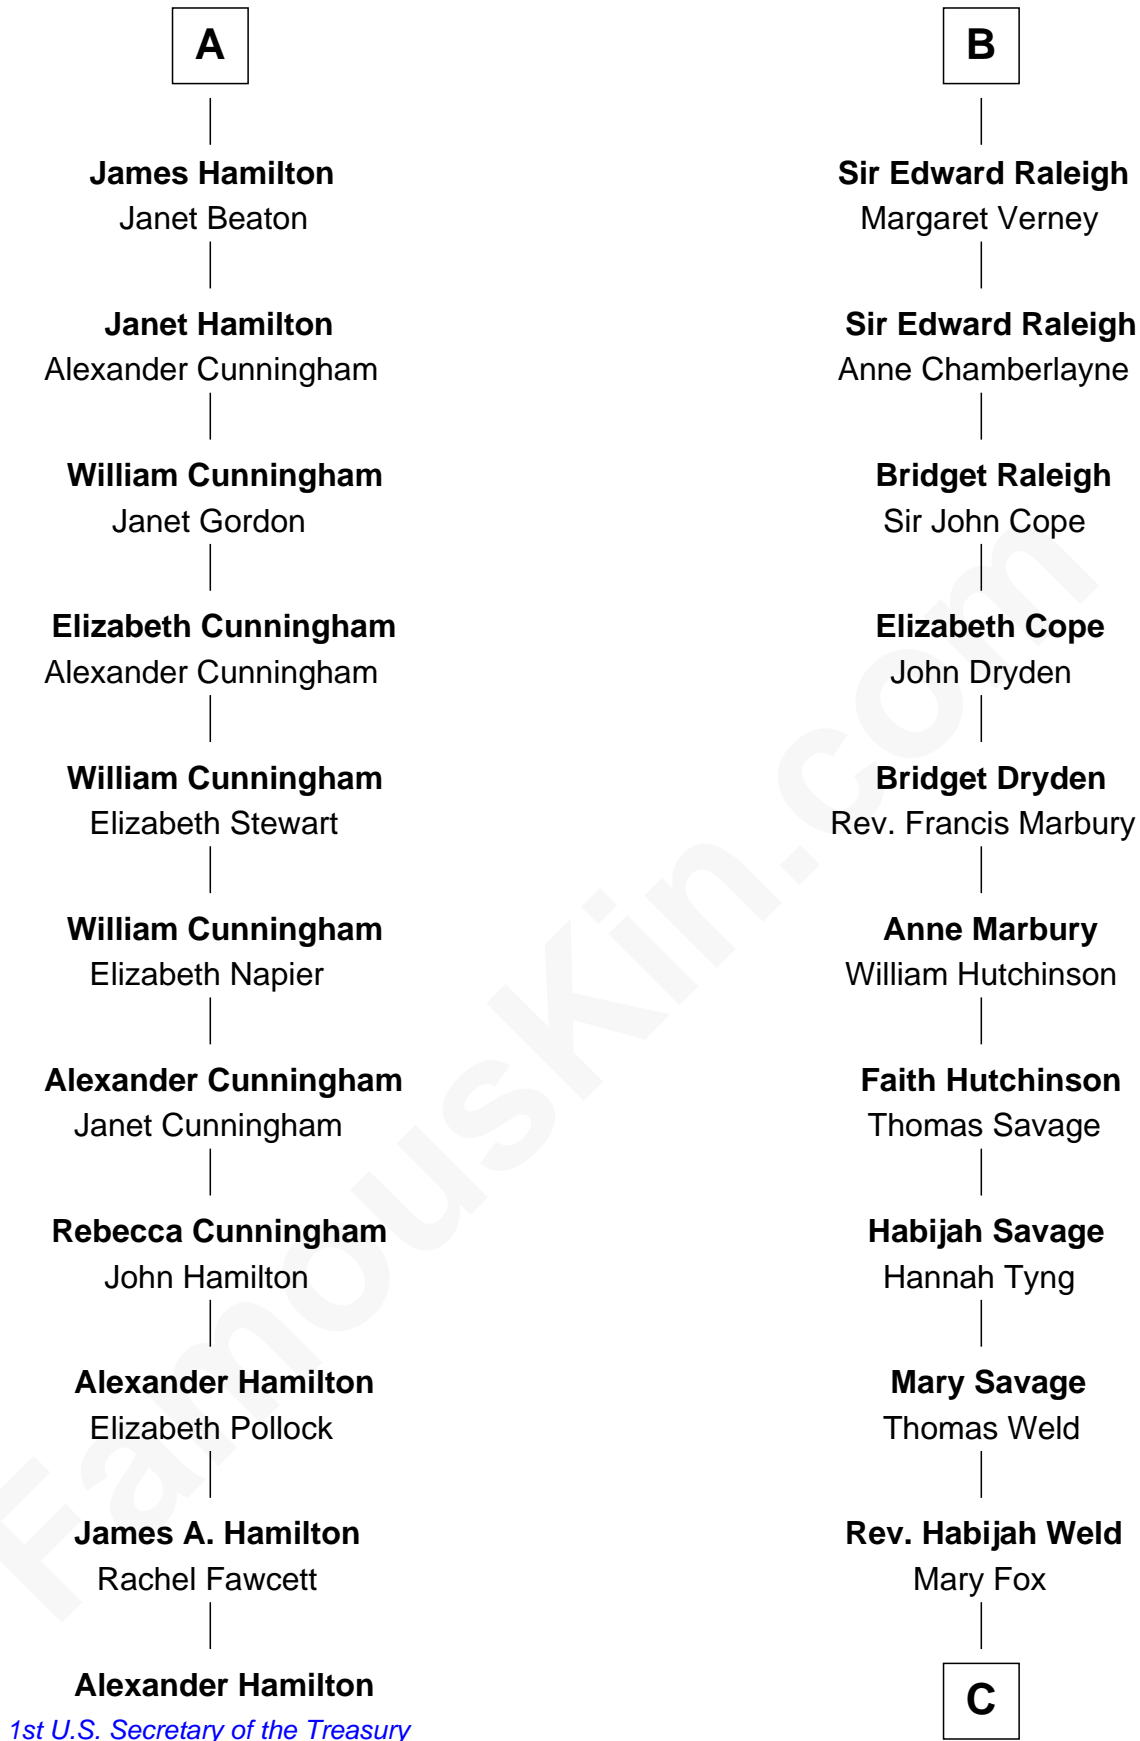

FamousKin.com Relationship Chart of

Alexander Hamilton

1st U.S. Secretary of the Treasury

17th cousin 3 times removed of

Melville Fuller

8th Chief Justice of the U.S. Supreme Court

C

Hannah Weld
Rev. Caleb Fuller

Henry Weld Fuller
Esther Gould

Frederick Augustus Fuller
Catherine Martin Weston

Melville Fuller
8th U.S. Chief Justice

FamousKin.com