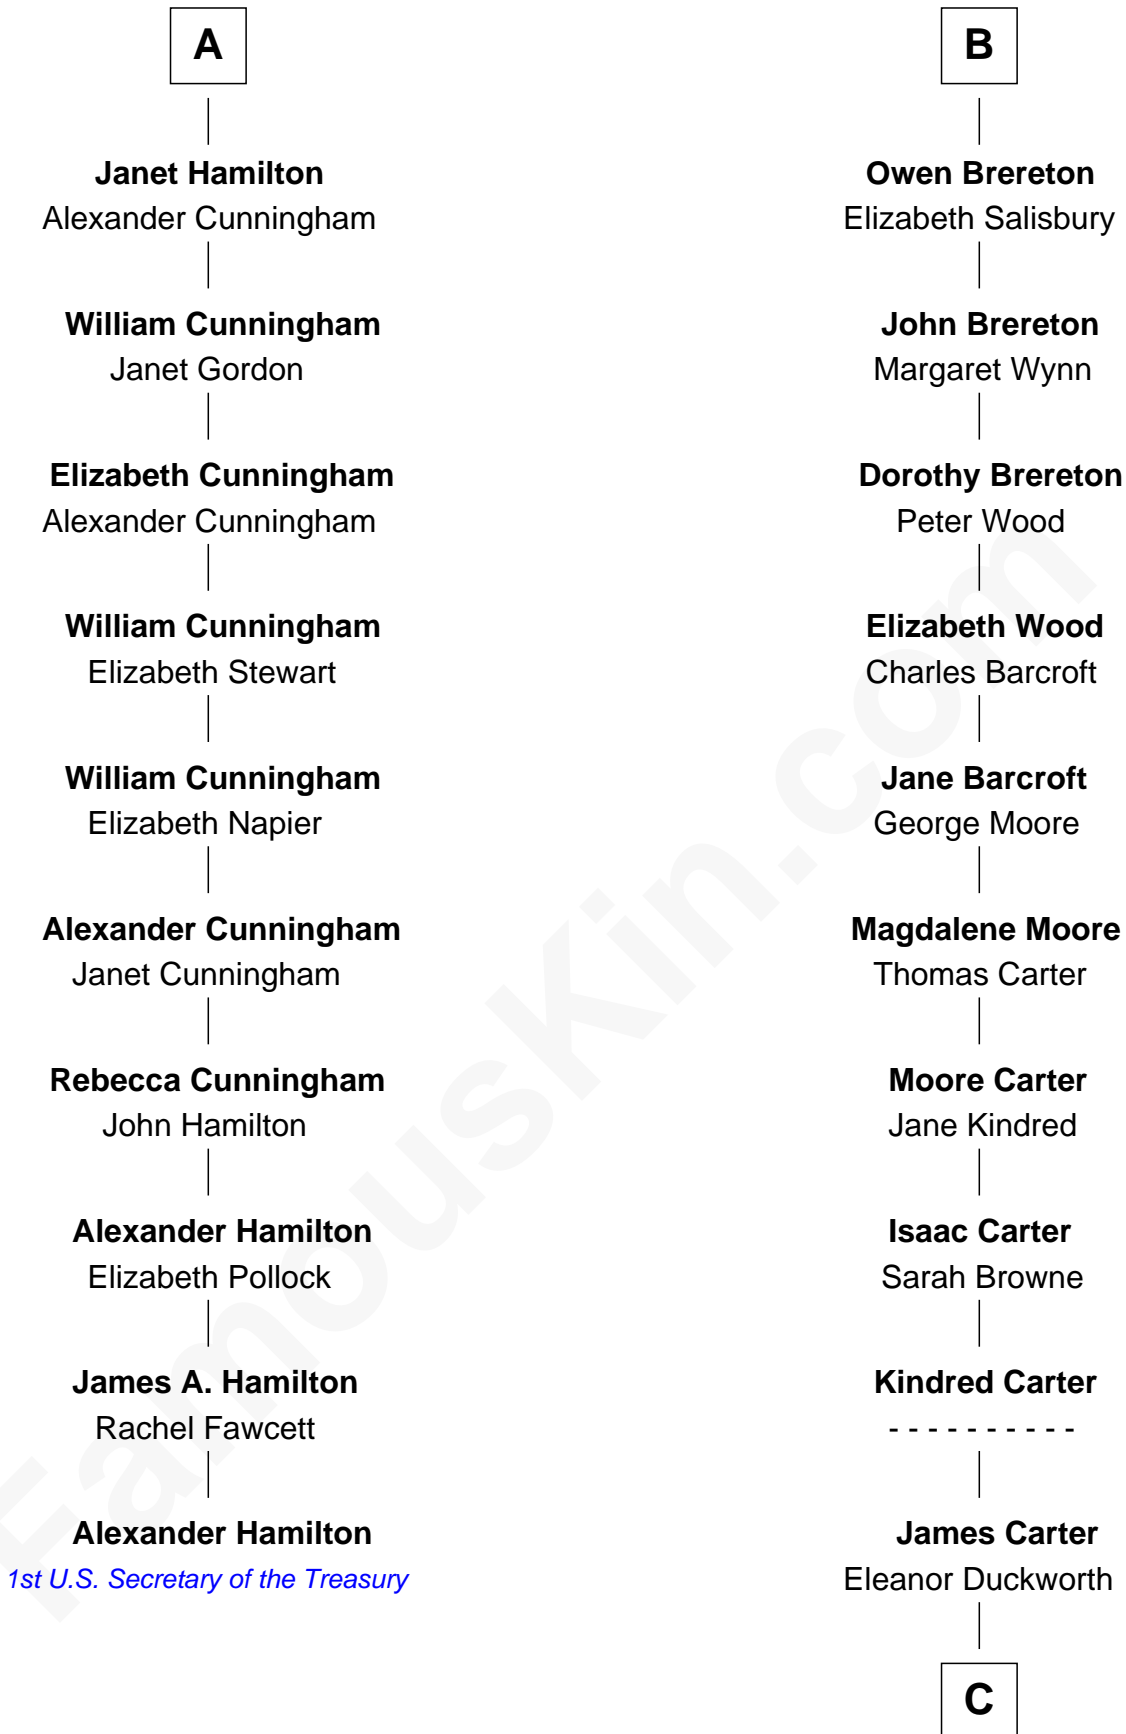

FamousKin.com Relationship Chart of

Alexander Hamilton

1st U.S. Secretary of the Treasury

16th cousin 5 times removed of

Jimmy Carter

39th U.S. President

Sir Robert de Holland

Maude la Zouche

C

|
Wiley Carter

Ann Ansley

|
Littleberry Walker Carter

Mary Ann Diligent Seals

|
William Archibald Carter

Nina Pratt

|
Earl Carter