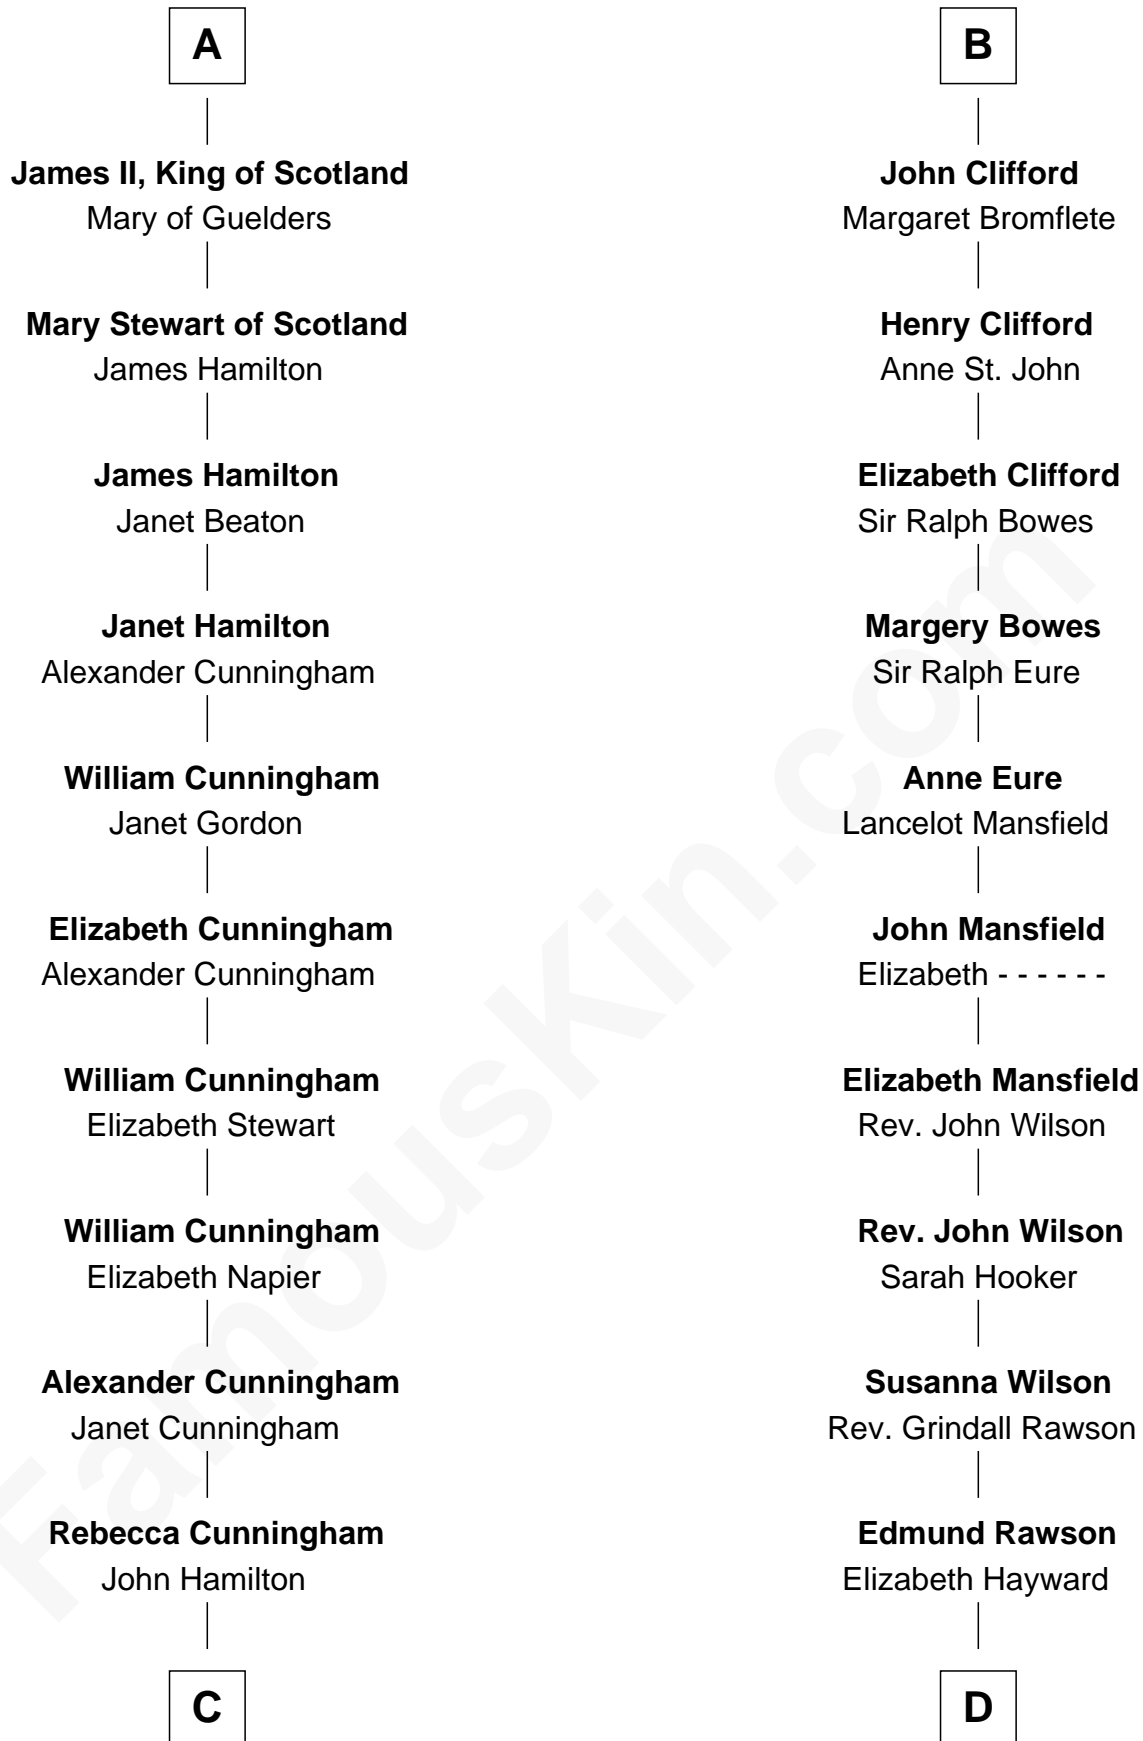

FamousKin.com Relationship Chart of

Alexander Hamilton

1st U.S. Secretary of the Treasury

19th cousin 2 times removed of

William Howard Taft

27th U.S. President

Alan la Zouche

Ellen de Quincy

Elizabeth Mortimer

Elizabeth Percy

Sir John Clifford

Thomas Clifford

Joan Dacre

B

C

Alexander Hamilton

Elizabeth Pollock

James A. Hamilton

Rachel Fawcett

Alexander Hamilton

1st U.S. Secretary of the Treasury

D

Abner Rawson

Mary Allen

Rhoda Rawson

Aaron Taft

Peter Rawson Taft

Sylvia Howard

Alphonso Taft

Louisa Maria Torrey

William Howard Taft

27th U.S. President