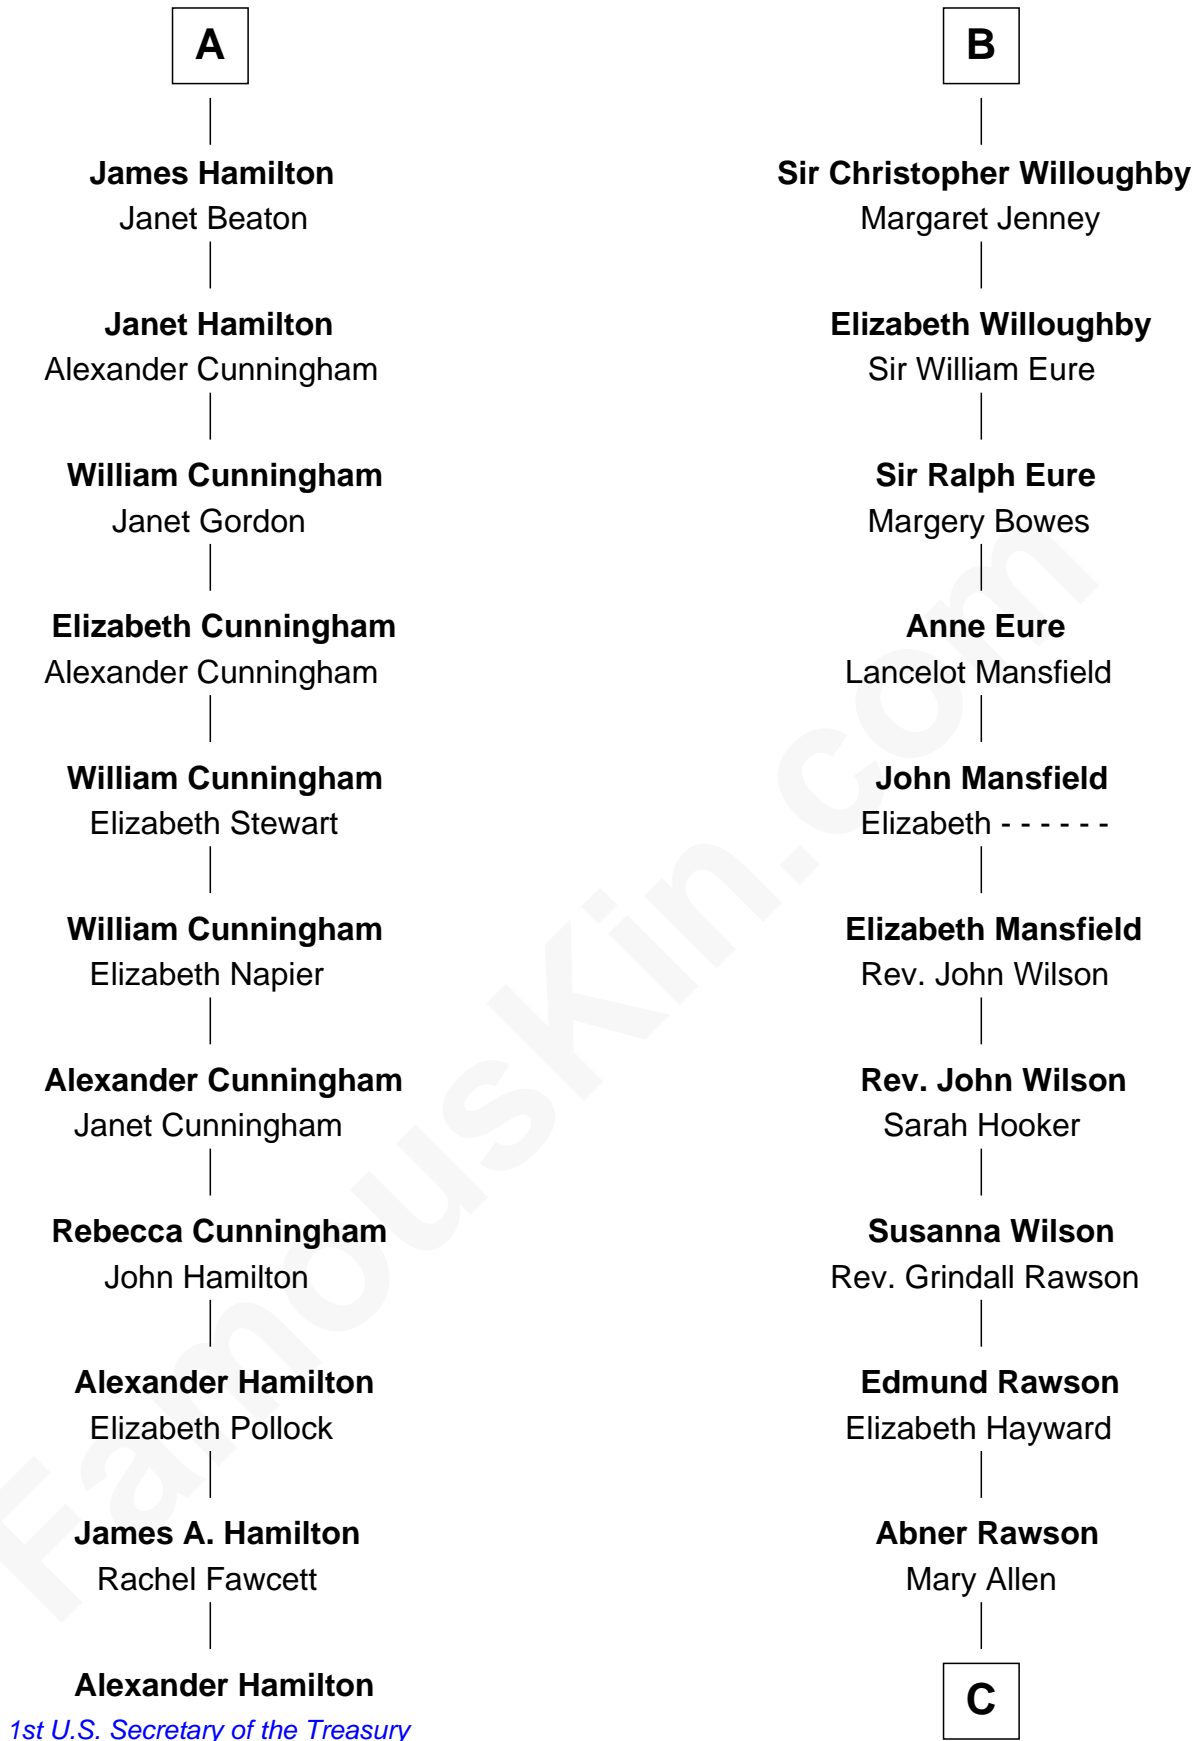

FamousKin.com Relationship Chart of

Alexander Hamilton

1st U.S. Secretary of the Treasury

17th cousin 3 times removed of

William Howard Taft

27th U.S. President

C

Rhoda Rawson

Aaron Taft

Peter Rawson Taft

Sylvia Howard

Alphonso Taft

Louisa Maria Torrey

William Howard Taft

27th U.S. President

FamousKin.com