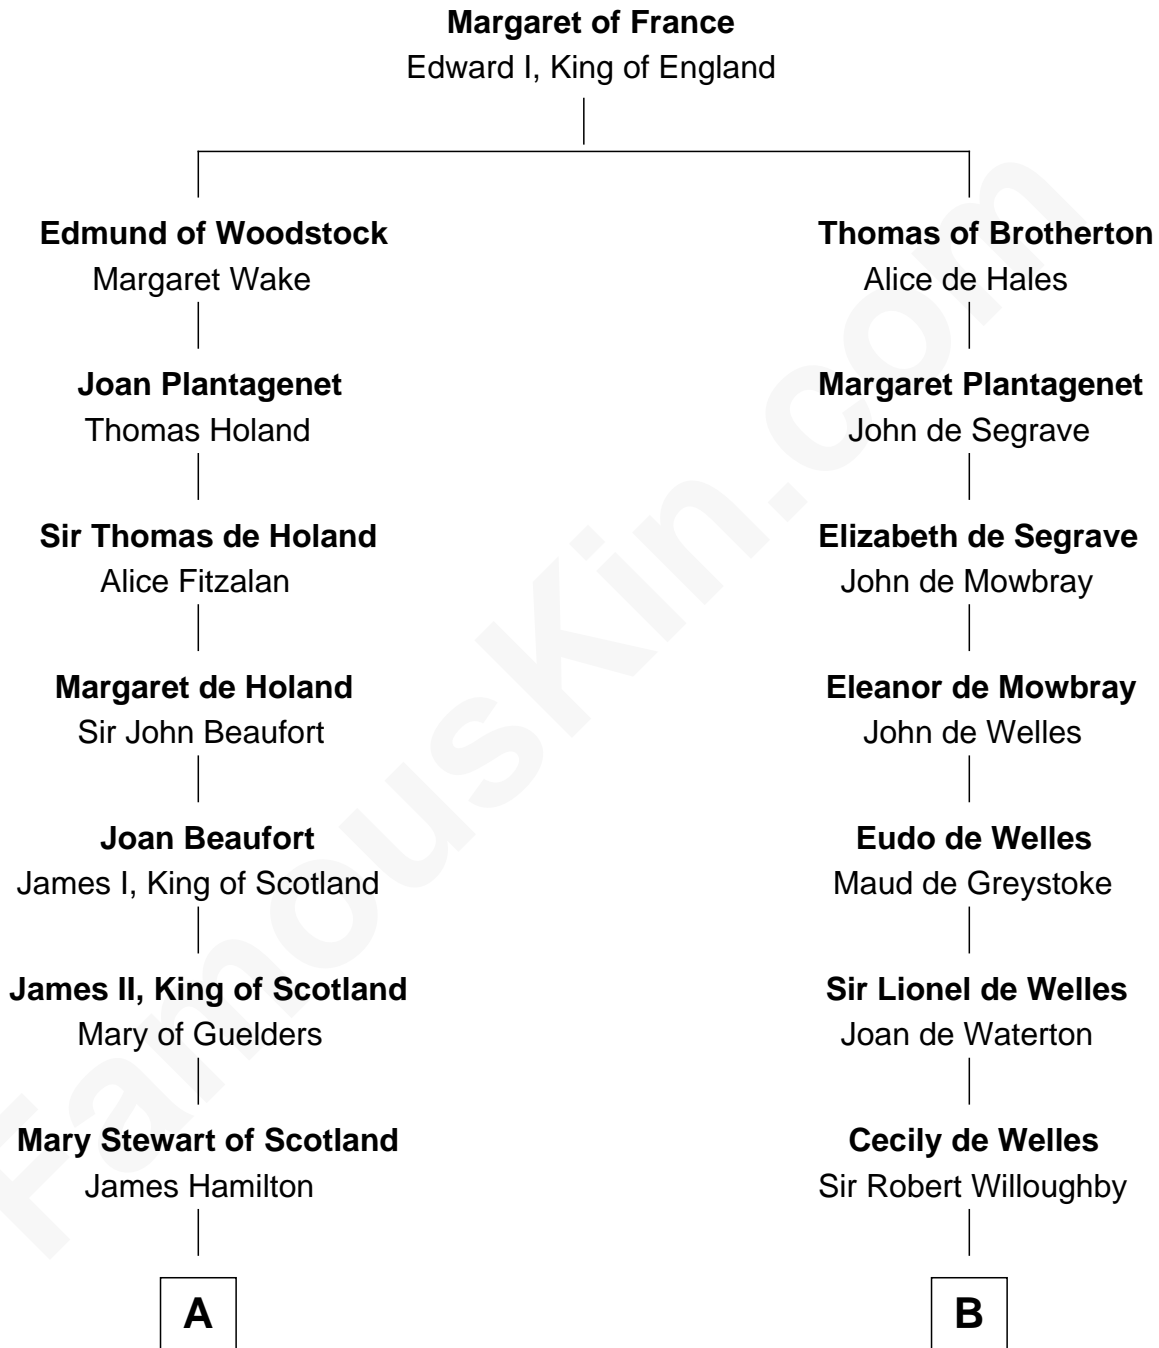

FamousKin.com Relationship Chart of

Alexander Hamilton

1st U.S. Secretary of the Treasury

17th cousin 3 times removed of

William Howard Taft

27th U.S. President

C

Rhoda Rawson

Aaron Taft

Peter Rawson Taft

Sylvia Howard

Alphonso Taft

Louisa Maria Torrey

William Howard Taft

27th U.S. President

FamousKin.com