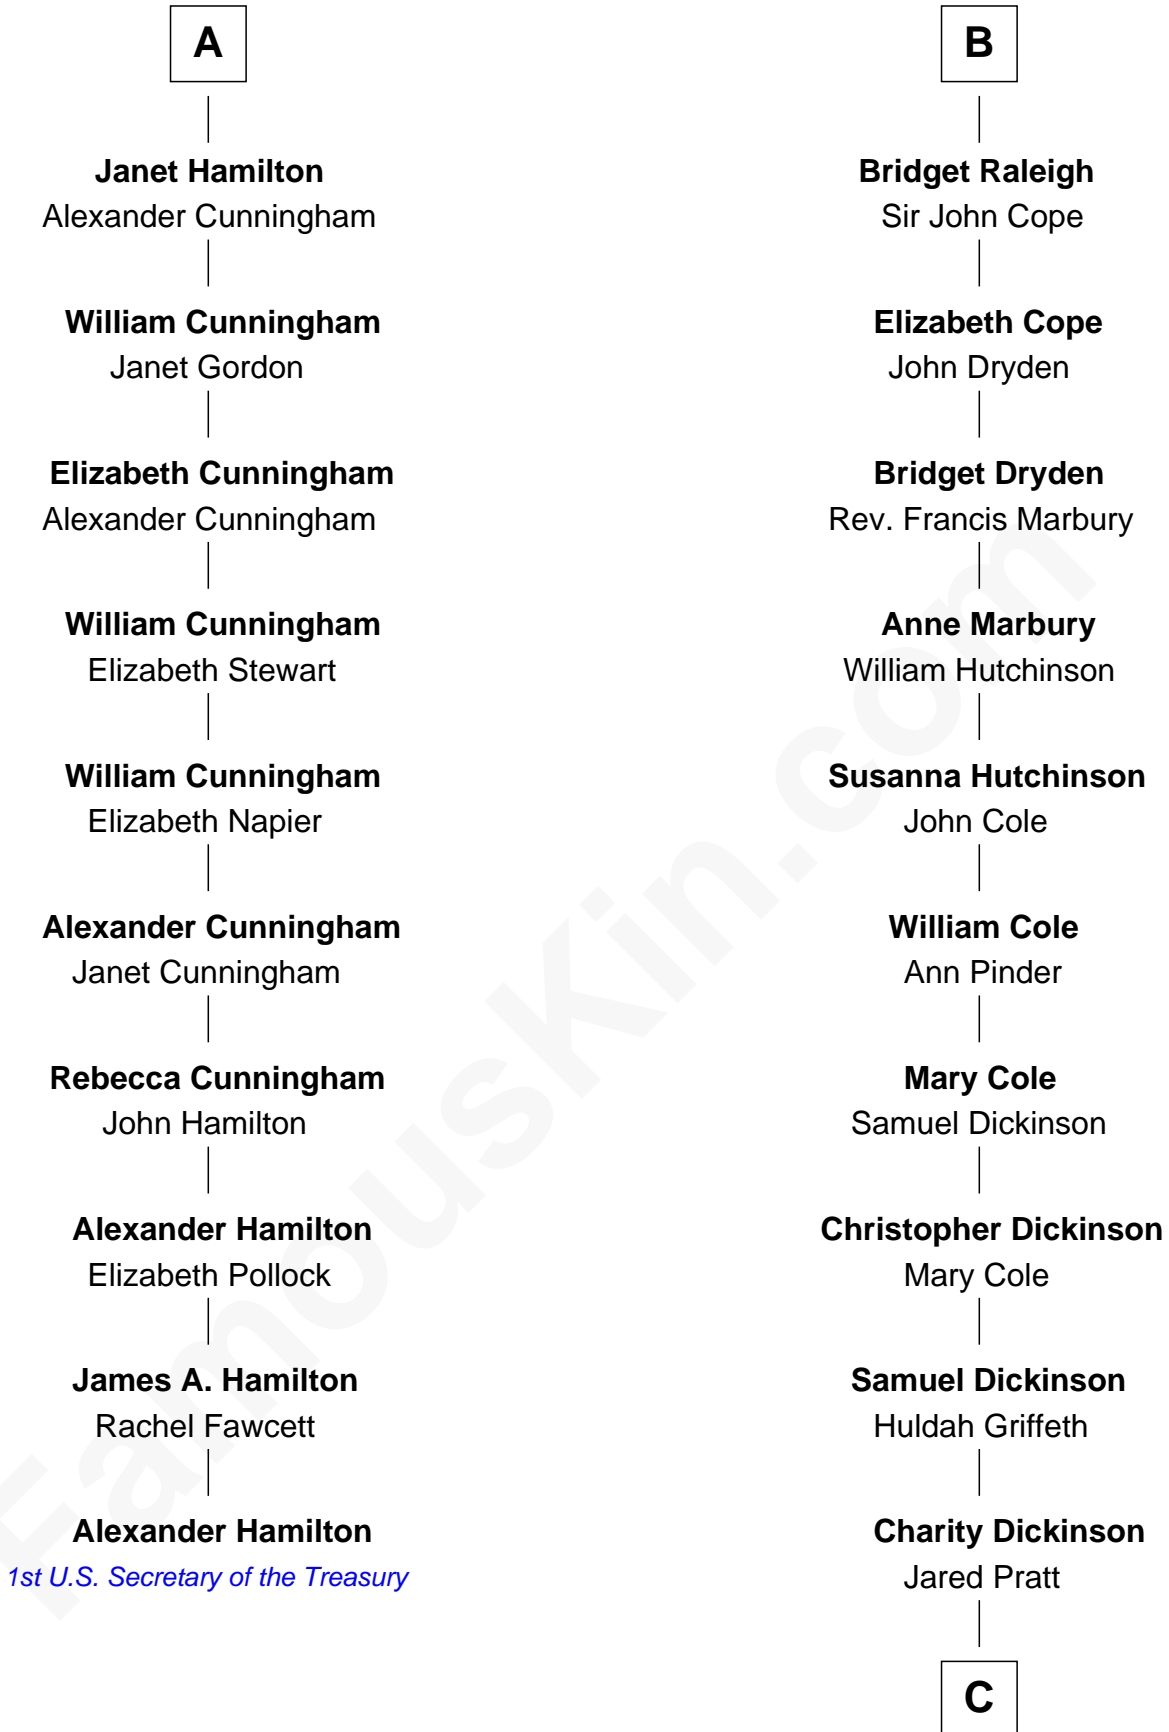

# FamousKin.com Relationship Chart of

**Alexander Hamilton**

*1st U.S. Secretary of the Treasury*

**16th cousin 5 times removed of**

**Mitt Romney**

*70th Governor of Massachusetts*

**Edmund Fitzalan**

Alice de Warenne

C

Parley Parker Pratt

Mary Woods

Helaman Pratt

Anna Johanna Dorothy Wilcken

Anna Amelia Pratt

Gaskell Samuel Romney

George Wilcken Romney

Lenore Emily LaFount

Mitt Romney

*70th Governor of Massachusetts*