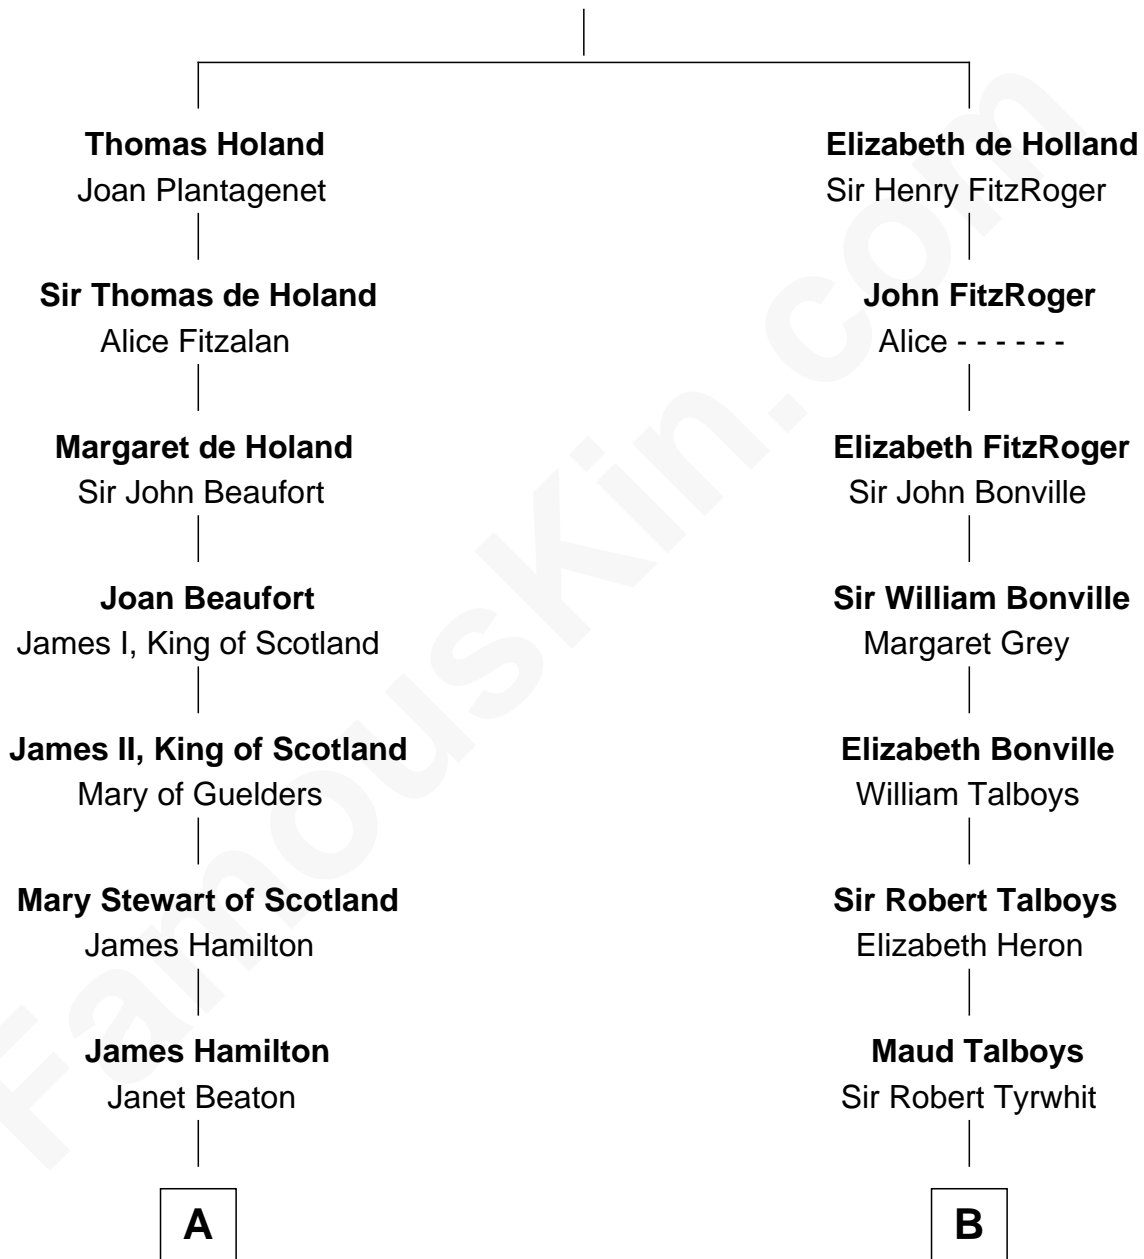

# FamousKin.com Relationship Chart of

**Alexander Hamilton**

*1st U.S. Secretary of the Treasury*

**16th cousin 4 times removed of**

**Mitt Romney**

*70th Governor of Massachusetts*

**Sir Robert de Holland**

Maude la Zouche

C

**Charles Edward Robison**

Rosetta Mary Berry

**Alma Luella Robison**

Harold Arundel LaFount

**Lenore Emily LaFount**

George Wilcken Romney

**Mitt Romney**

*70th Governor of Massachusetts*

FamousKin.com