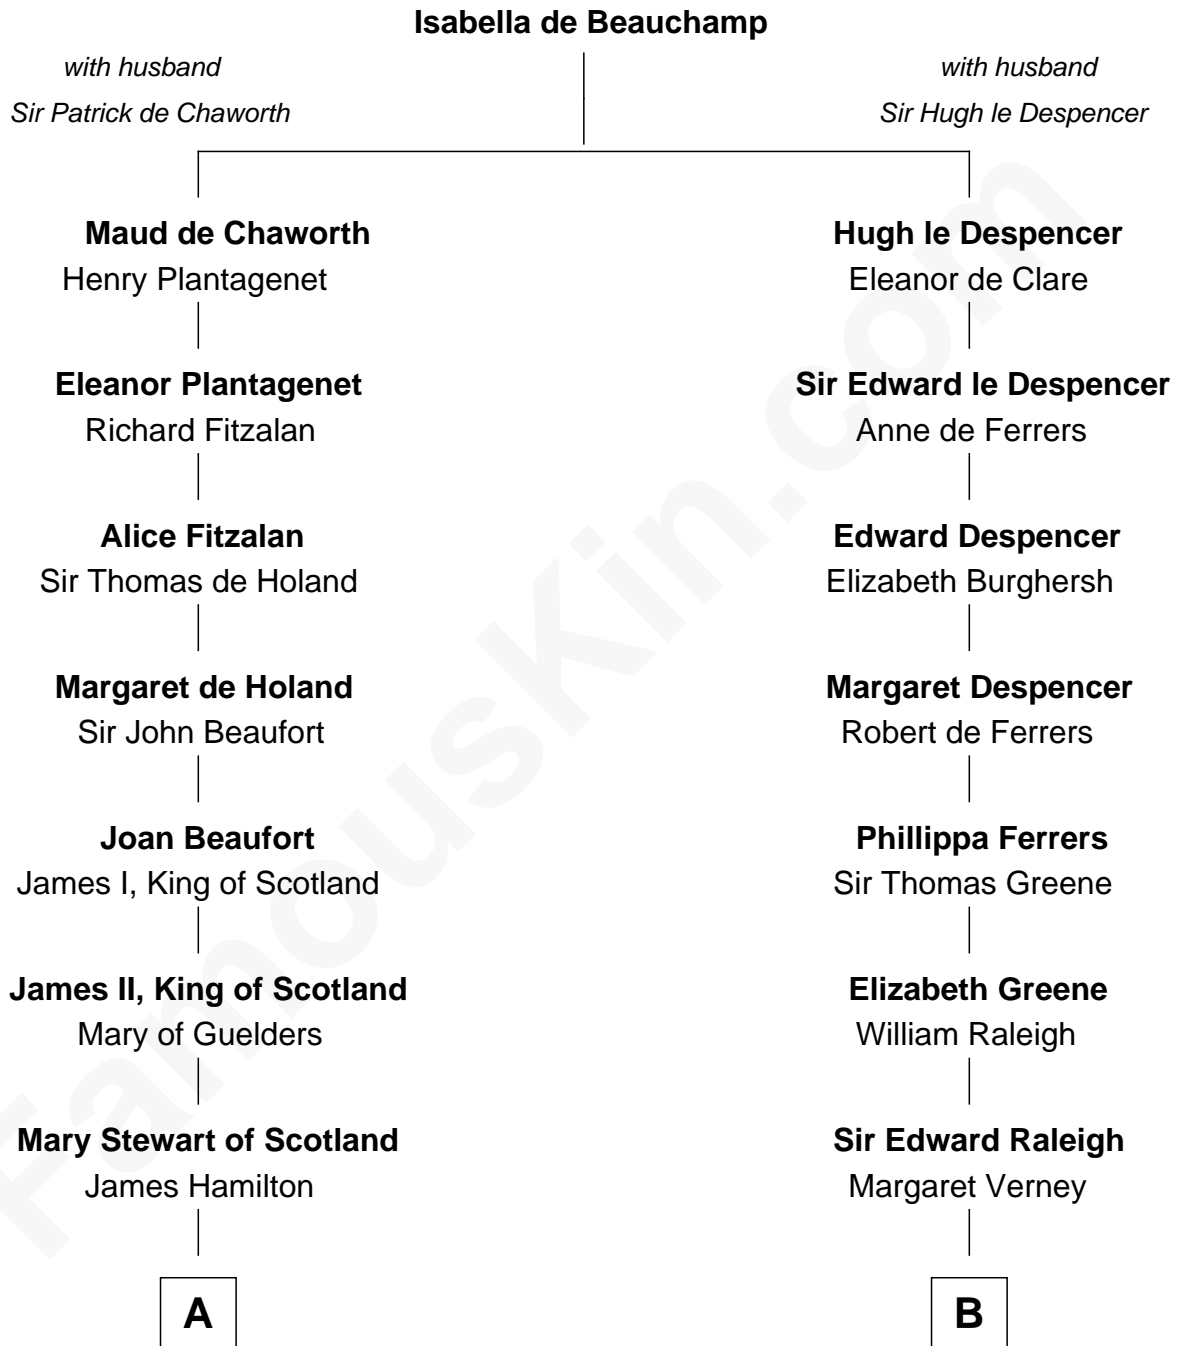

FamousKin.com Relationship Chart of

Alexander Hamilton

1st U.S. Secretary of the Treasury

17th cousin 4 times removed of

George Romney

43rd Governor of Michigan

C

Charity Dickinson

Jared Pratt

Parley Parker Pratt

Mary Woods

Helaman Pratt

Anna Johanna Dorothy Wilcken

Anna Amelia Pratt

Gaskell Samuel Romney

George Romney

43rd Governor of Michigan

FamousKin.com