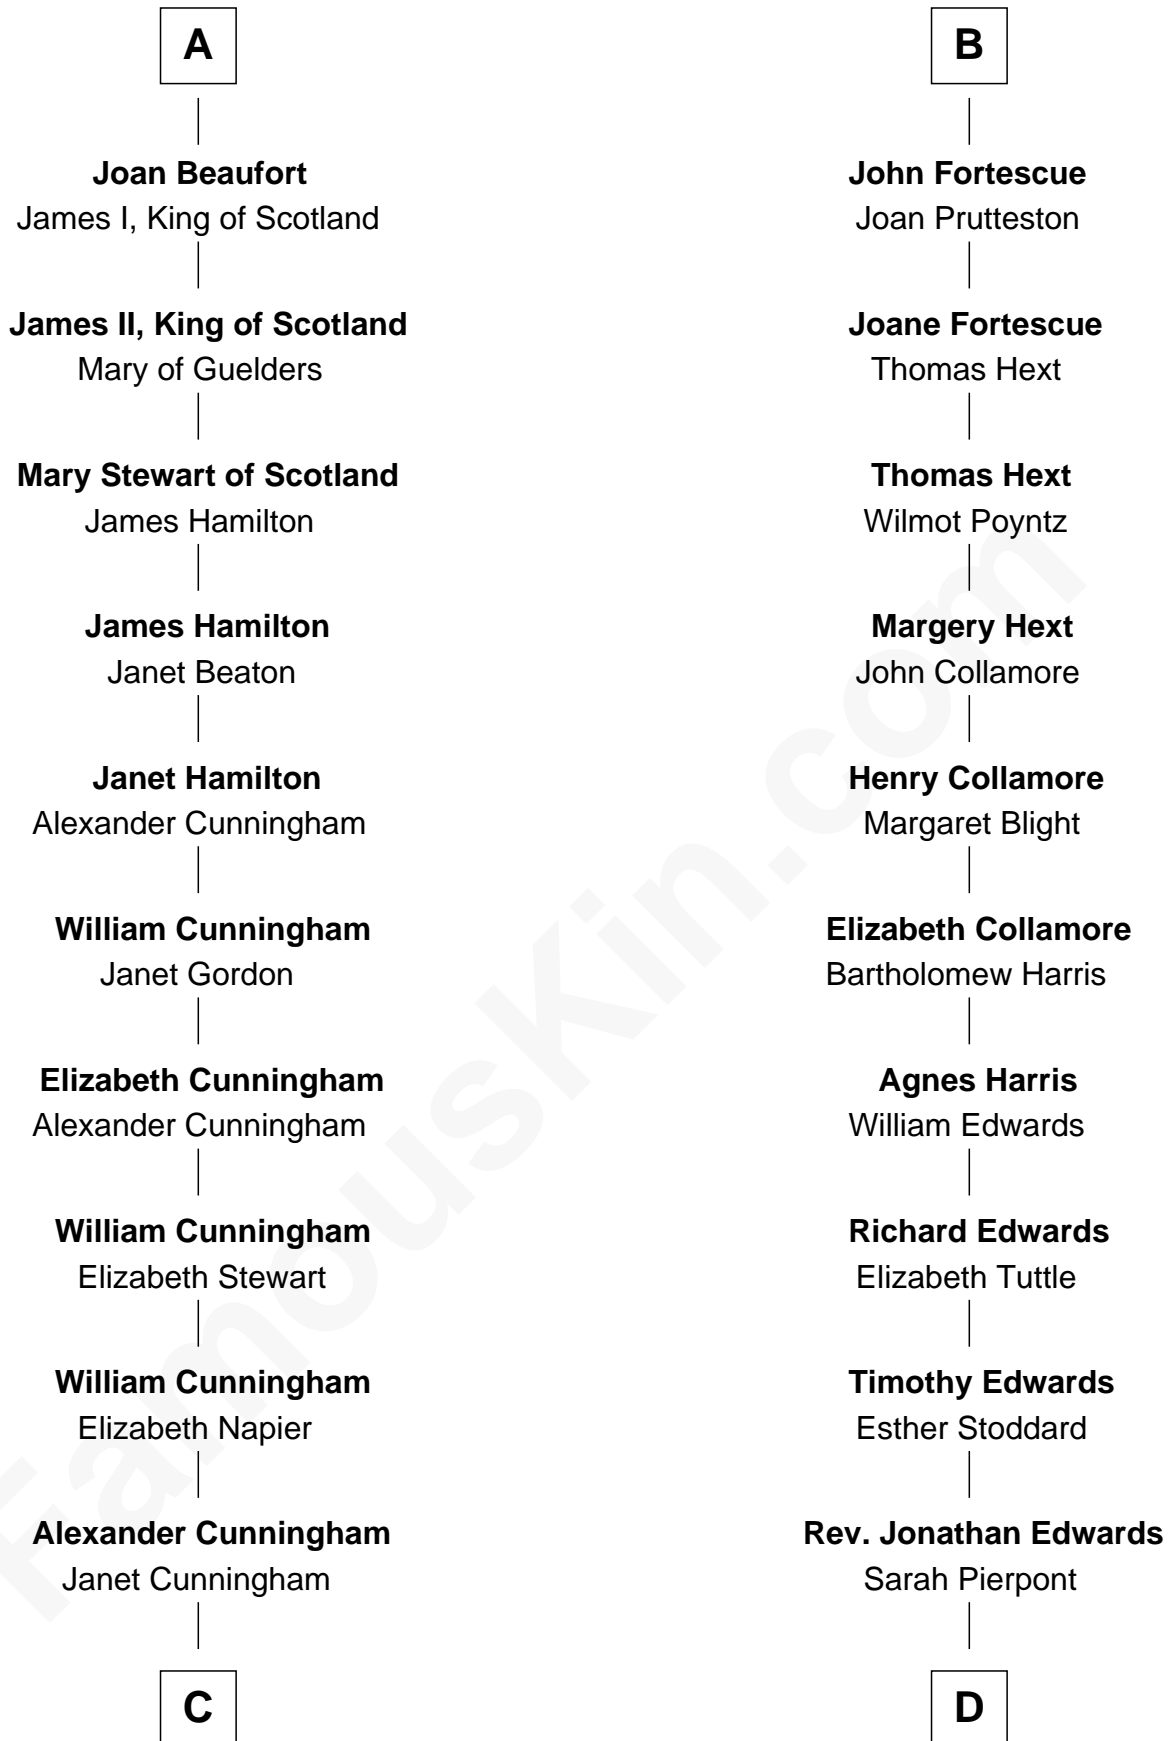

# FamousKin.com Relationship Chart of

**Alexander Hamilton**

*1st U.S. Secretary of the Treasury*

**18th cousin 2 times removed of**

**Aaron Burr**

*Killed Alexander Hamilton*

**Sir Geoffrey FitzPiers**

Aveline de Clare

FamousKin.com