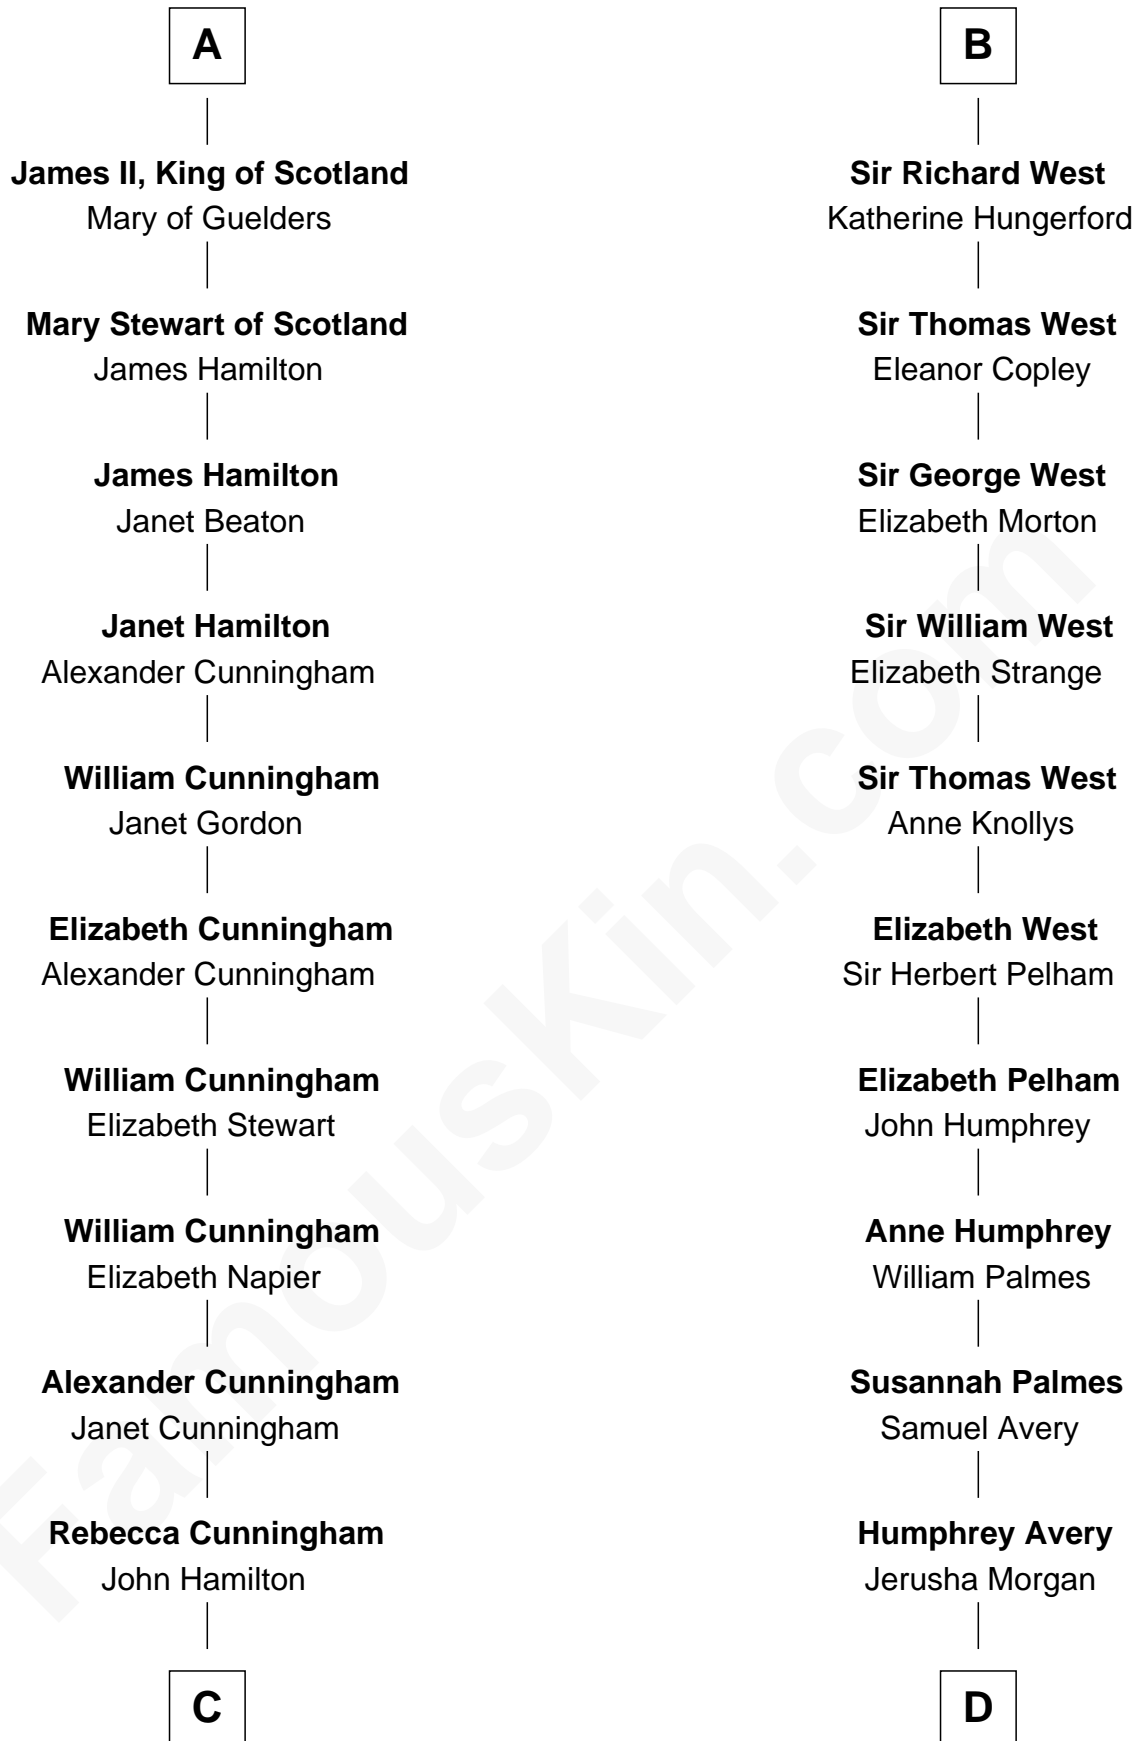

FamousKin.com Relationship Chart of

Alexander Hamilton

1st U.S. Secretary of the Treasury

19th cousin 2 times removed of

John D. Rockefeller

Founder of the Standard Oil Company

C

Alexander Hamilton

Elizabeth Pollock

James A. Hamilton

Rachel Fawcett

Alexander Hamilton

1st U.S. Secretary of the Treasury

D

Solomon Avery

Hannah Punderson

Miles Avery

Malinda Pixley

Lucy Avery

Godfrey Lewis Rockefeller

William Avery Rockefeller

Eliza Davison

John D. Rockefeller

Founder of the Standard Oil Company