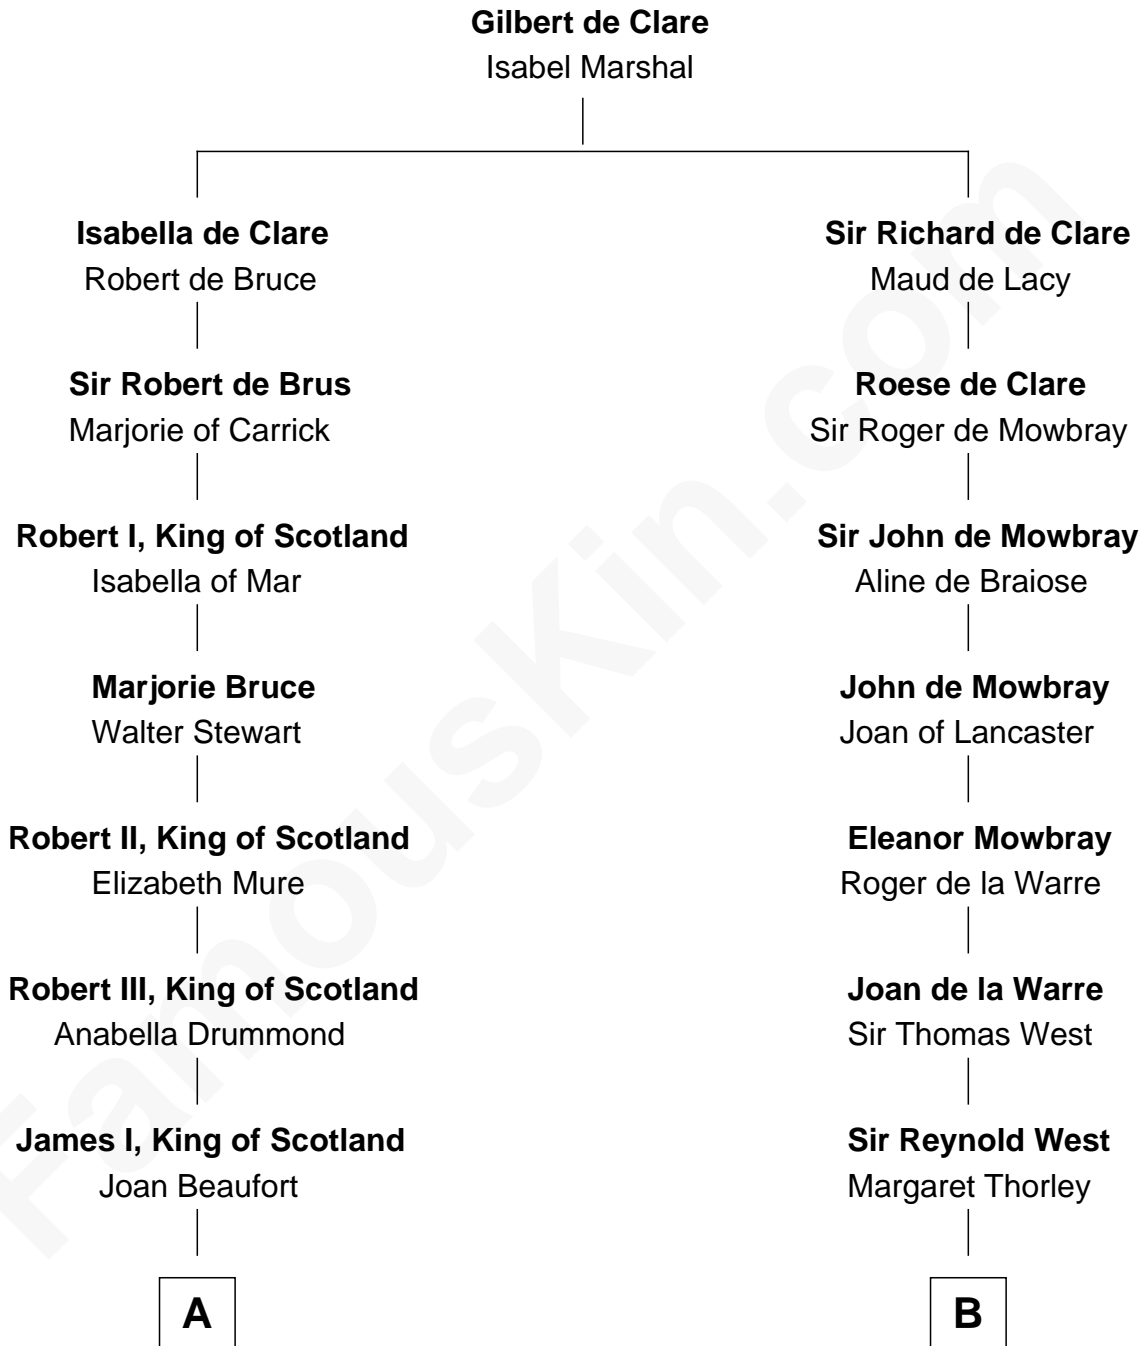

FamousKin.com Relationship Chart of

Alexander Hamilton

1st U.S. Secretary of the Treasury

19th cousin 2 times removed of

John D. Rockefeller

Founder of the Standard Oil Company

C

Alexander Hamilton

Elizabeth Pollock

James A. Hamilton

Rachel Fawcett

Alexander Hamilton

1st U.S. Secretary of the Treasury

D

Solomon Avery

Hannah Punderson

Miles Avery

Malinda Pixley

Lucy Avery

Godfrey Lewis Rockefeller

William Avery Rockefeller

Eliza Davison

John D. Rockefeller

Founder of the Standard Oil Company