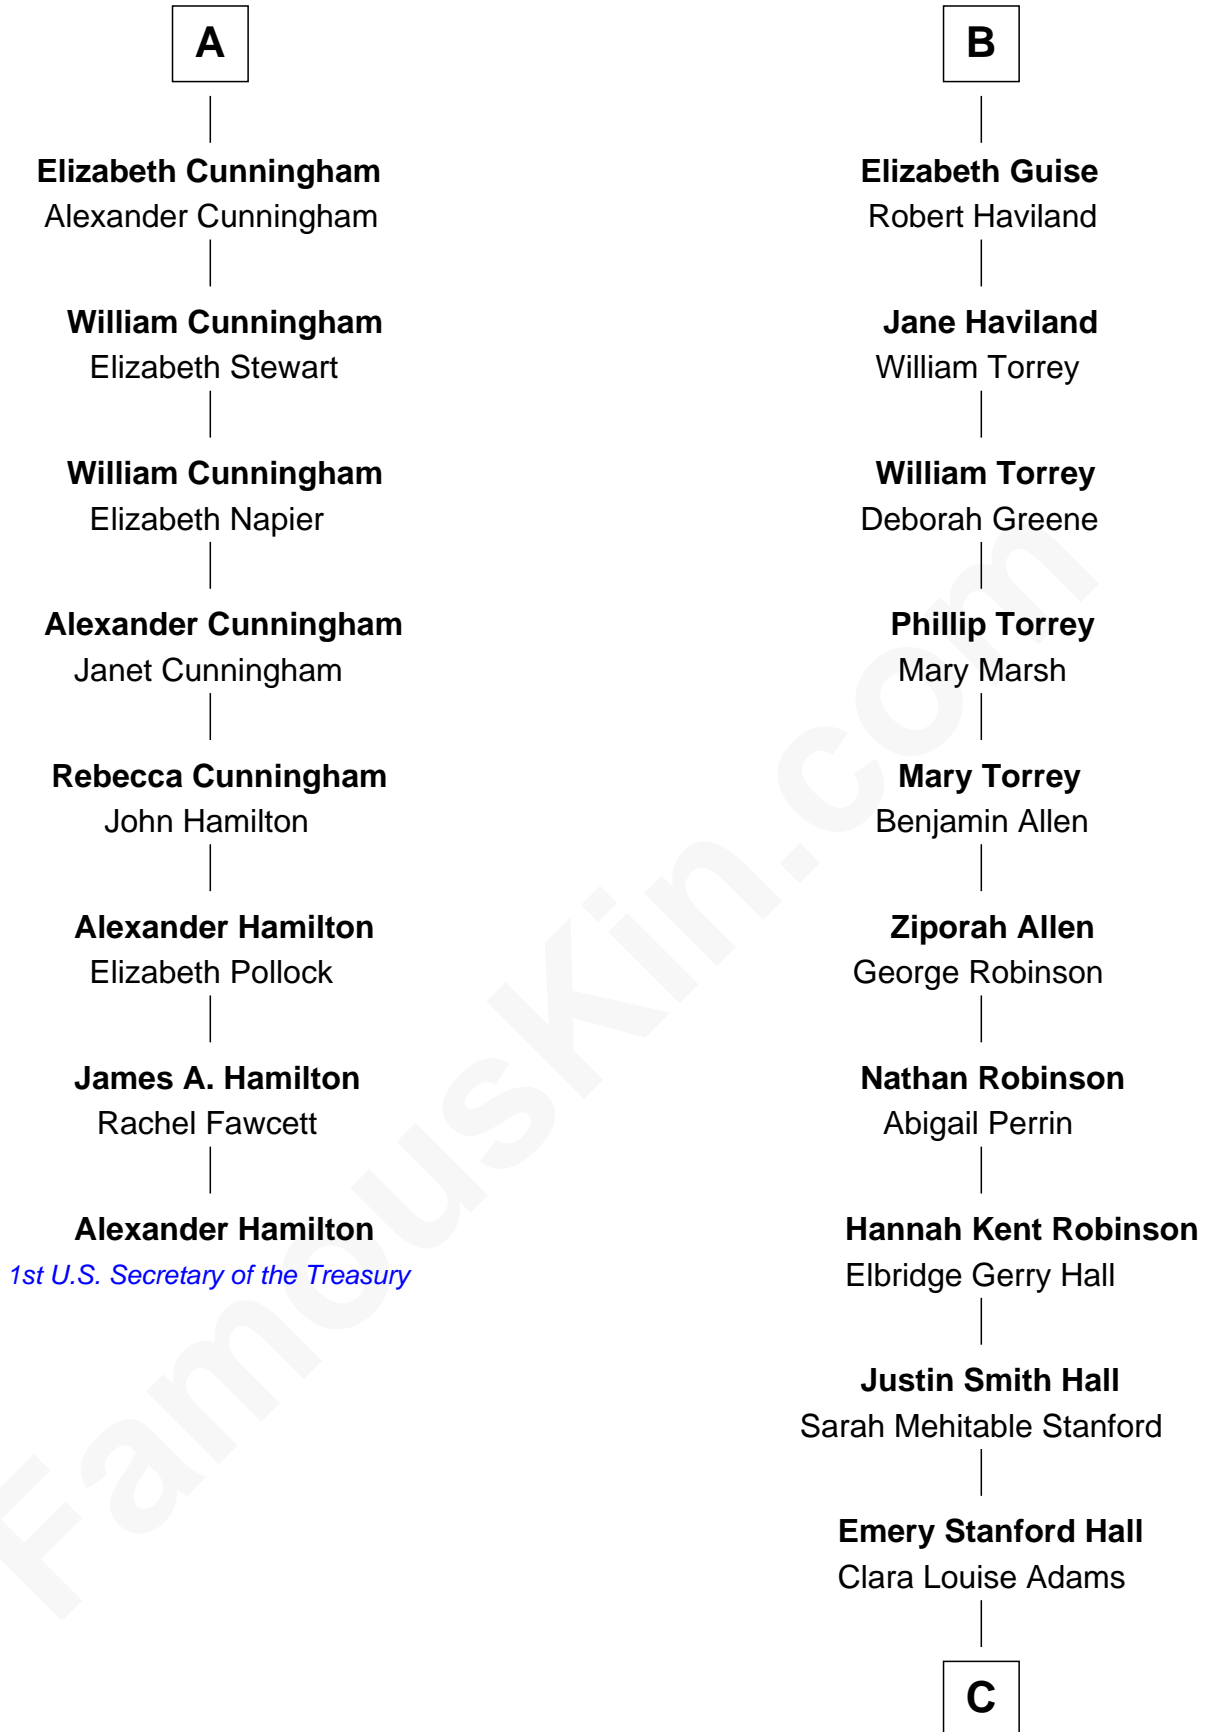

FamousKin.com Relationship Chart of

Alexander Hamilton

1st U.S. Secretary of the Treasury

14th cousin 4 times removed of

Raquel Welch

Movie Actress

C

Josephine Sarah Hall
Armando Carlos Tejada

Raquel Welch
aka Raquel Welch

FamousKin.com