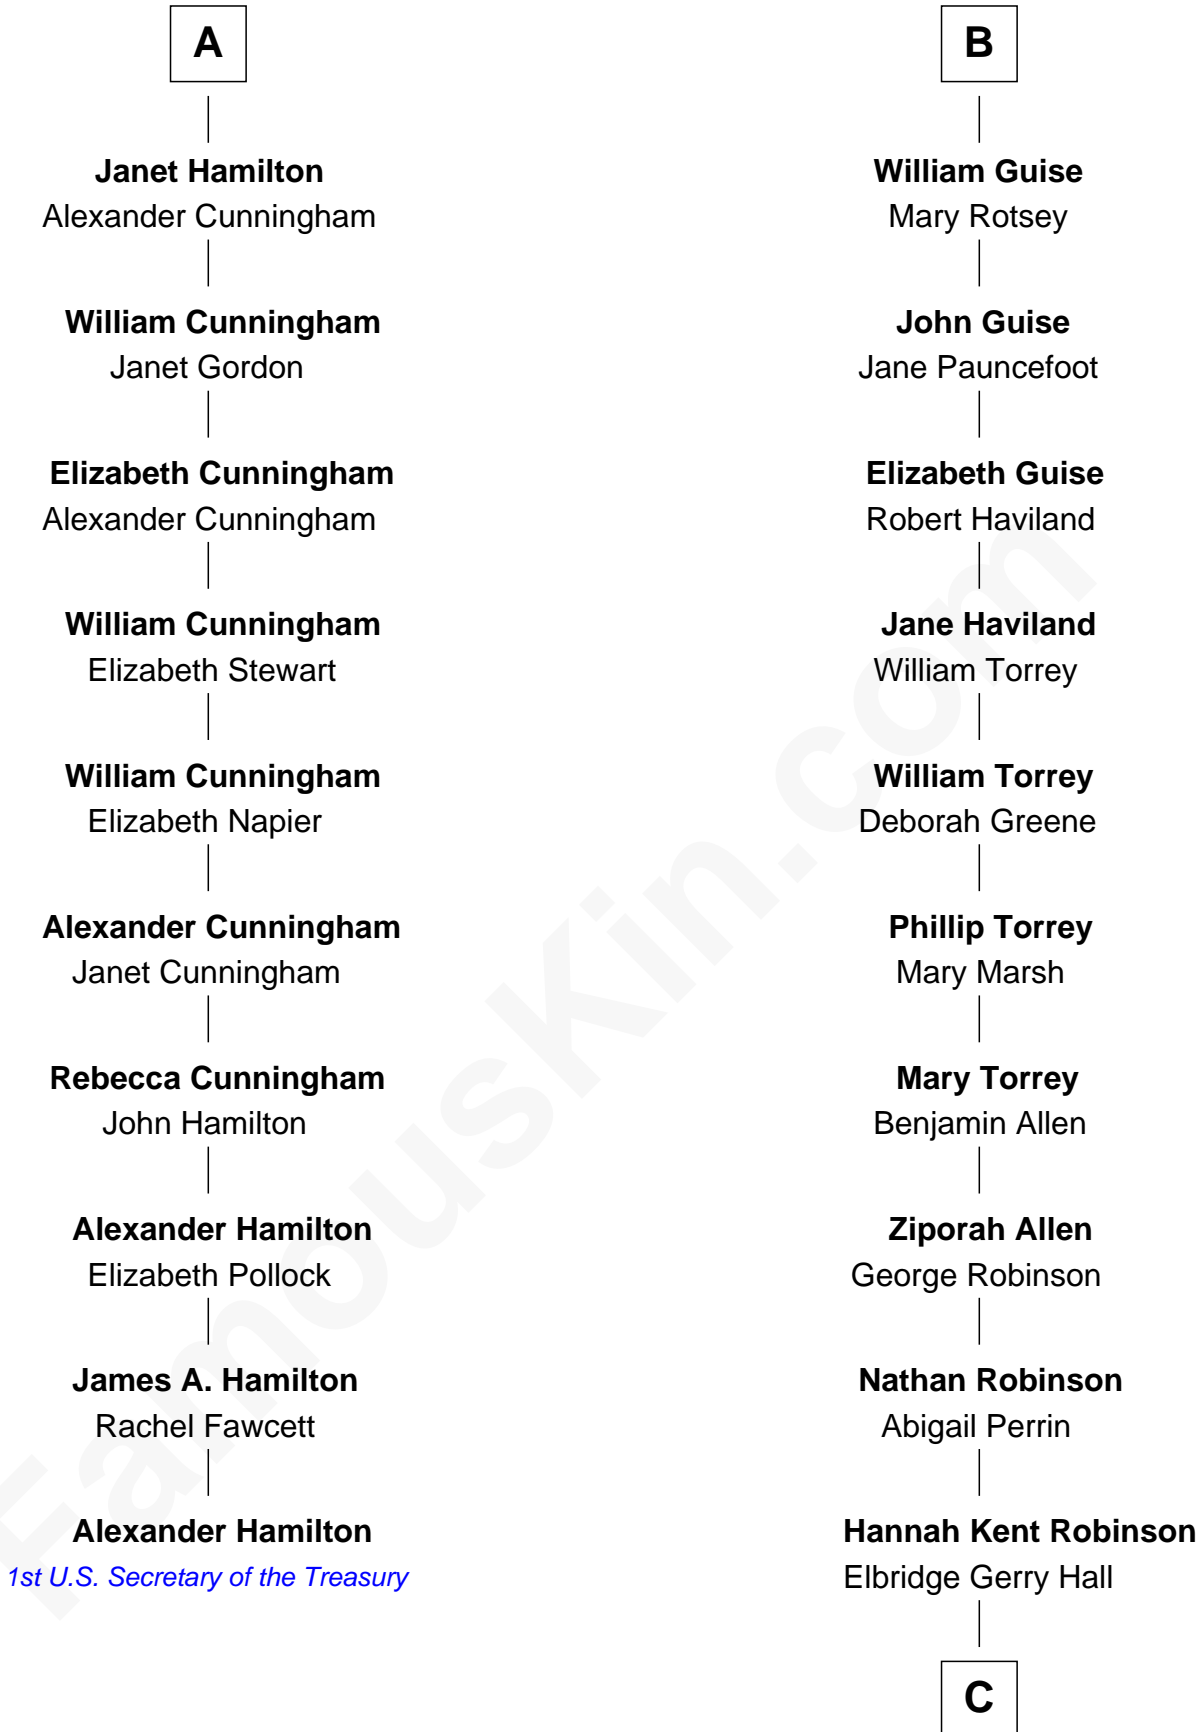

FamousKin.com Relationship Chart of

Alexander Hamilton

1st U.S. Secretary of the Treasury

16th cousin 4 times removed of

Raquel Welch

Movie Actress

C

Justin Smith Hall

Sarah Mehitable Stanford

Emery Stanford Hall

Clara Louise Adams

Josephine Sarah Hall

Armando Carlos Tejada

Raquel Welch

aka Raquel Welch