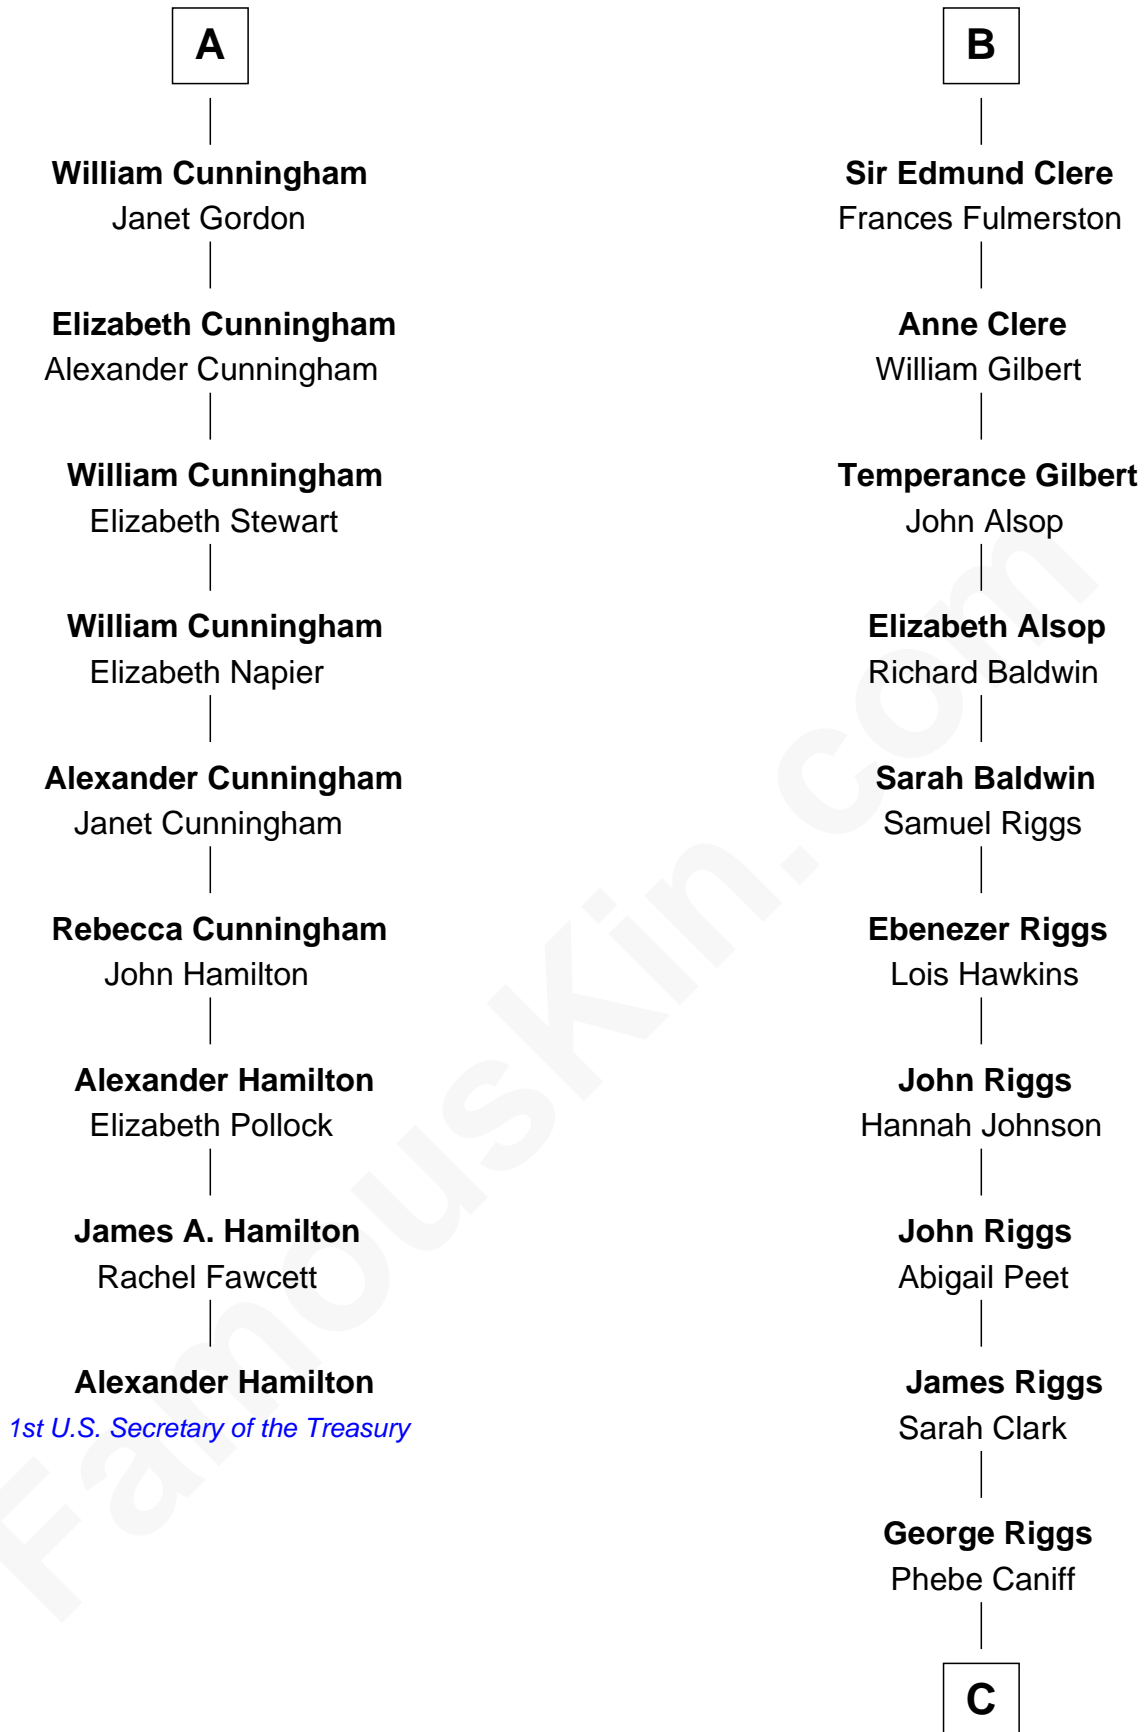

FamousKin.com

Relationship Chart of

Alexander Hamilton

1st U.S. Secretary of the Treasury

15th cousin 5 times removed of

Mamie (Doud) Eisenhower

First Lady of President Dwight Eisenhower

C

—
Maria Riggs

Eli Doud
—

—
Royal Houghton Doud

Mary Cornelia Sheldon
—

—
John Sheldon Doud

Elivera Mathilda Carlson
—

—
Mamie (Doud) Eisenhower

First Lady of Dwight Eisenhower