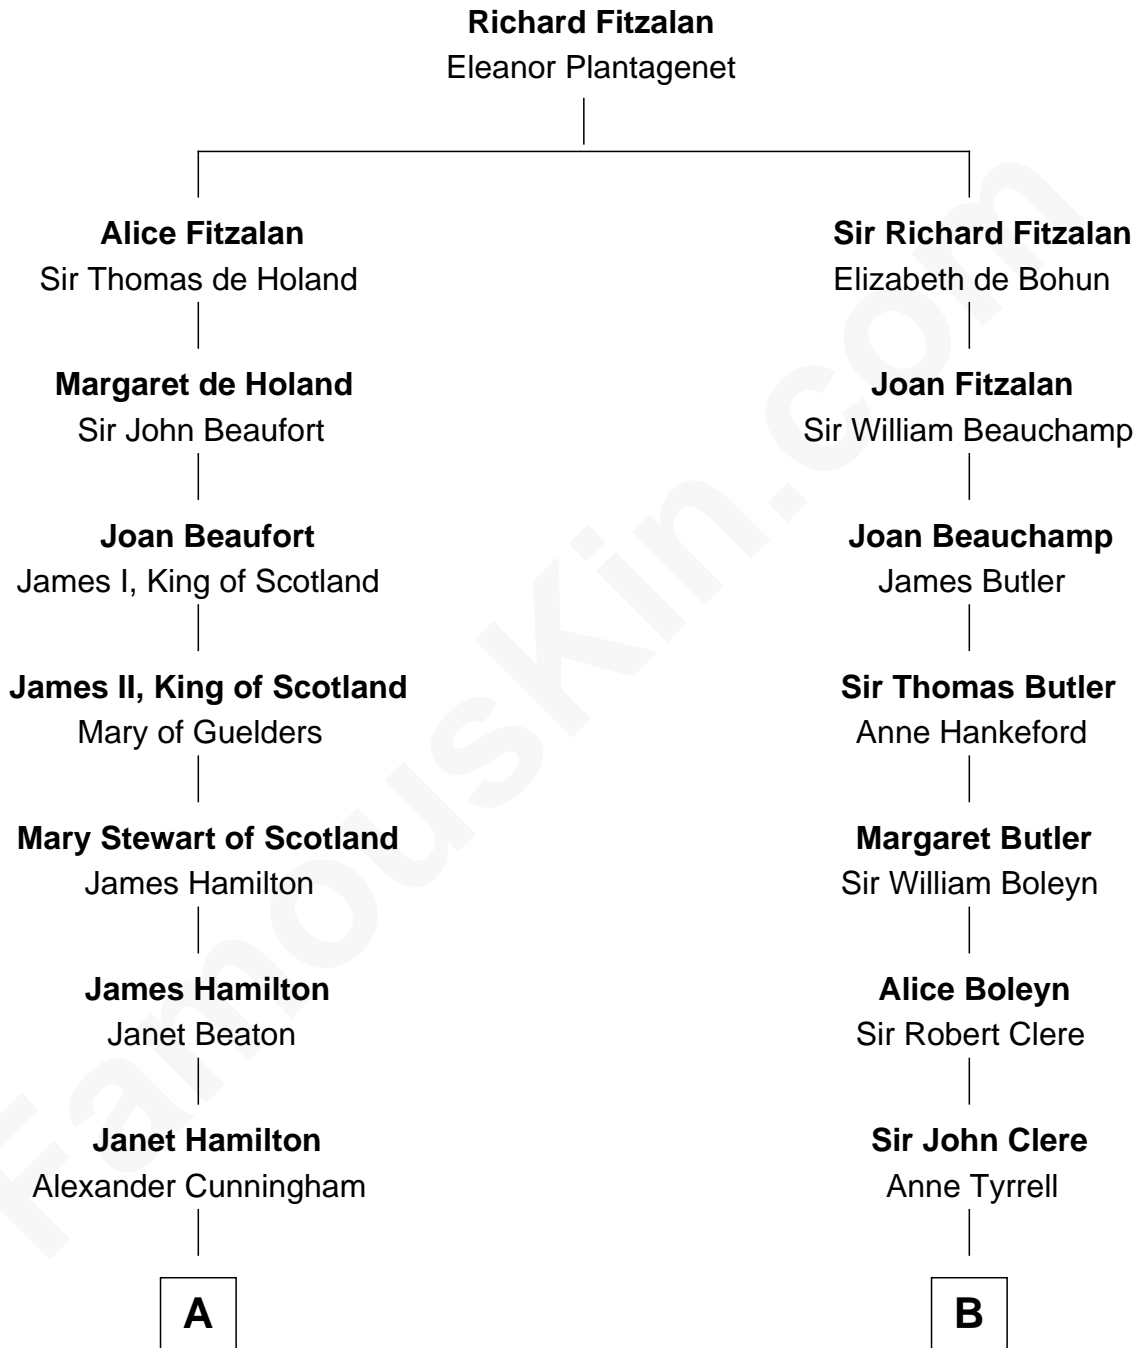

FamousKin.com

Relationship Chart of

Alexander Hamilton

1st U.S. Secretary of the Treasury

15th cousin 5 times removed of

Mamie (Doud) Eisenhower

First Lady of President Dwight Eisenhower

C

—
Maria Riggs

Eli Doud
—

—
Royal Houghton Doud

Mary Cornelia Sheldon
—

—
John Sheldon Doud

Elivera Mathilda Carlson
—

—
Mamie (Doud) Eisenhower

First Lady of Dwight Eisenhower