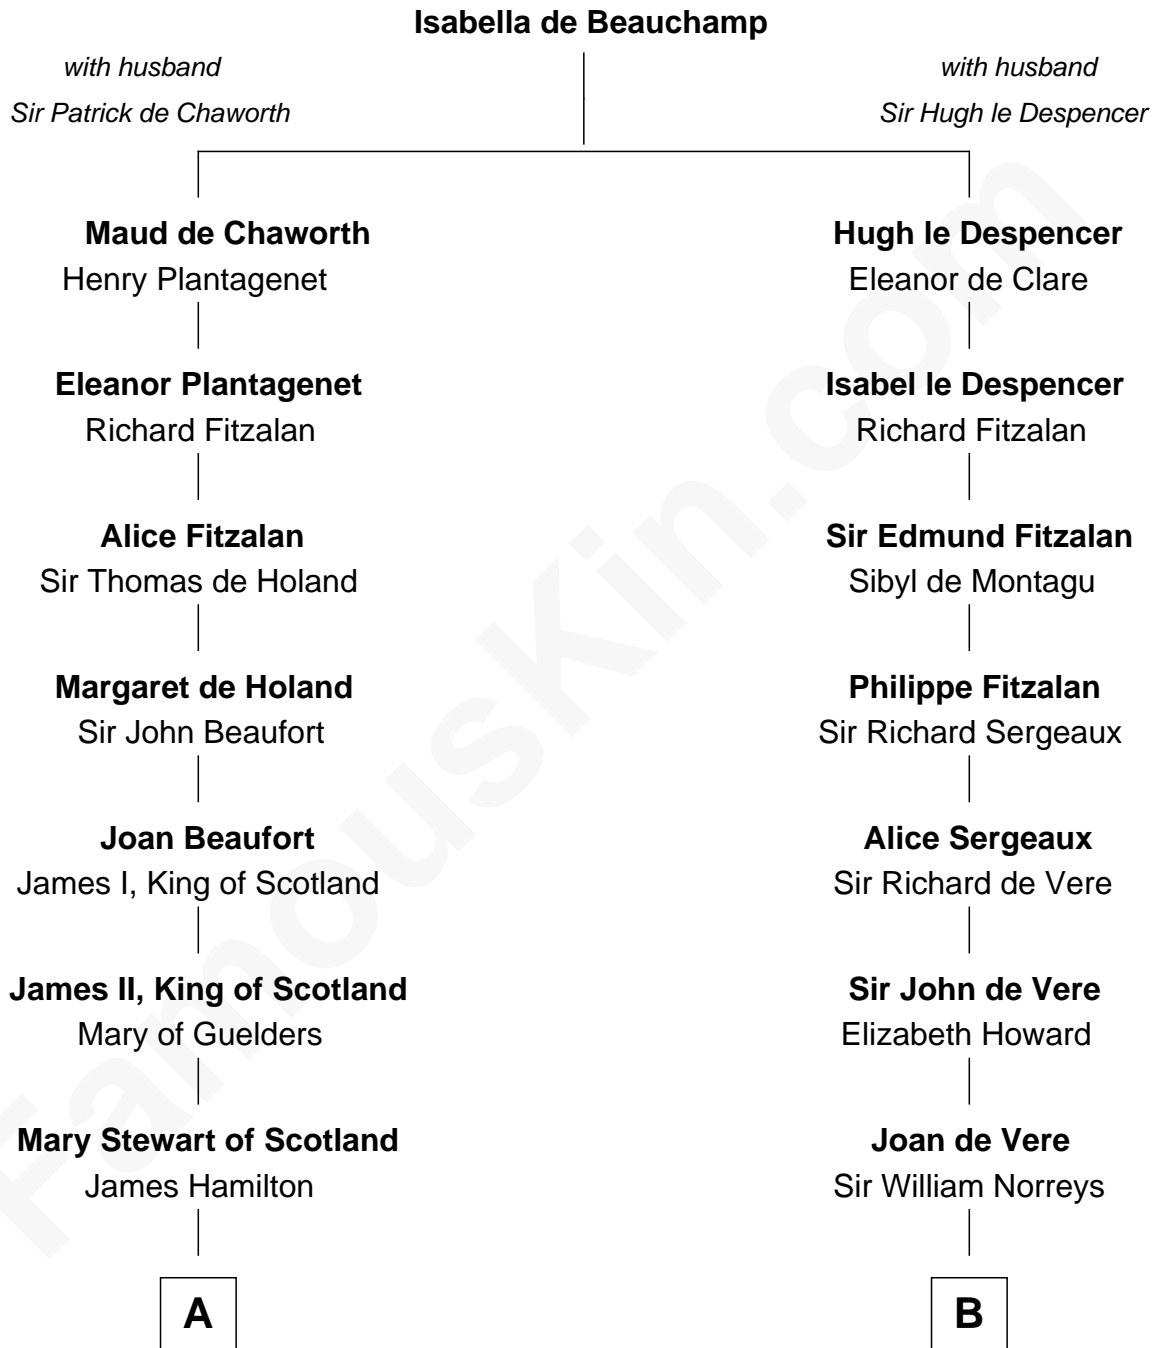

# FamousKin.com Relationship Chart of

**Alexander Hamilton**

*1st U.S. Secretary of the Treasury*

**17th cousin 4 times removed of**

**Lou (Henry) Hoover**

*First Lady of President Herbert Hoover*

**C**

**Polly Goffe**

Josiah Wallace

**Nancy M. Wallace**

John Scobey

**Philomelia Sophia Scobey**

Phineas Weed

**Florence Ida Weed**

Charles Delano Henry

**Lou (Henry) Hoover**

*First Lady of Herbert Hoover*