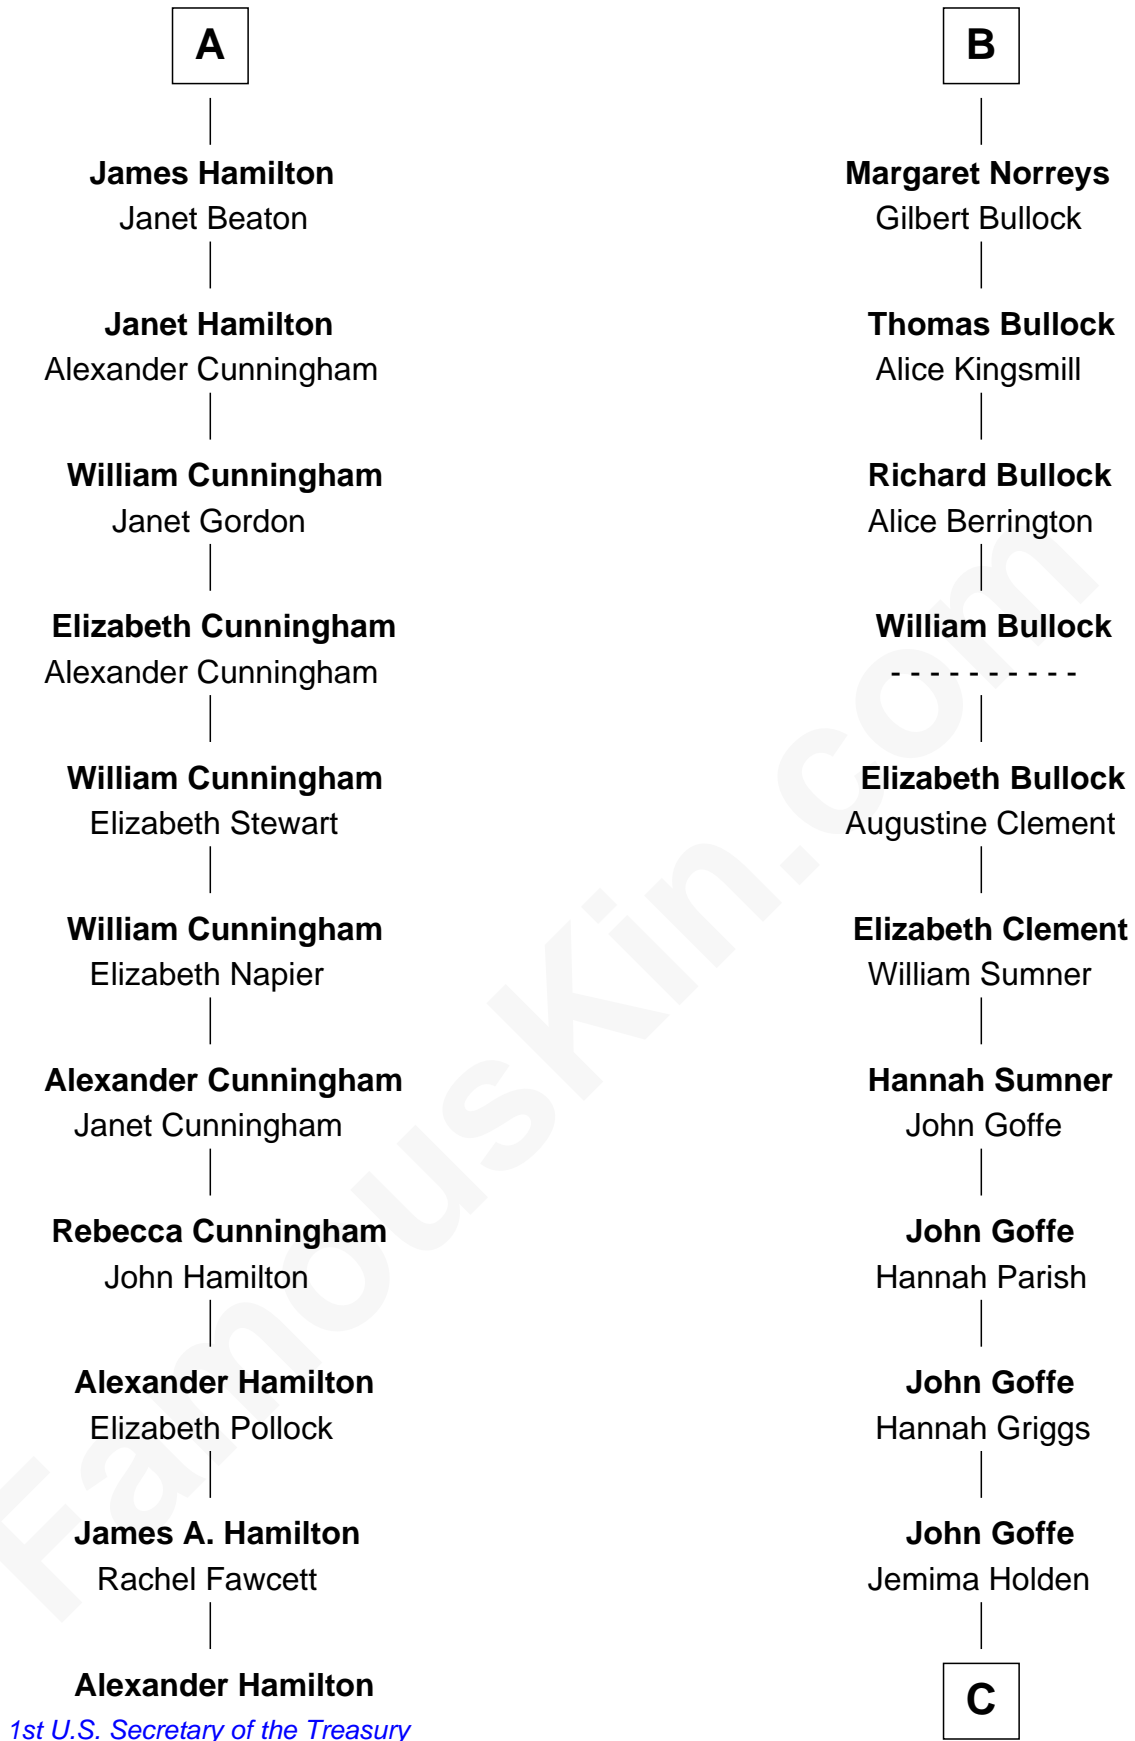

# FamousKin.com Relationship Chart of

**Alexander Hamilton**

*1st U.S. Secretary of the Treasury*

**17th cousin 4 times removed of**

**Lou (Henry) Hoover**

*First Lady of President Herbert Hoover*

**C**

**Polly Goffe**

Josiah Wallace

**Nancy M. Wallace**

John Scobey

**Philomelia Sophia Scobey**

Phineas Weed

**Florence Ida Weed**

Charles Delano Henry

**Lou (Henry) Hoover**

*First Lady of Herbert Hoover*