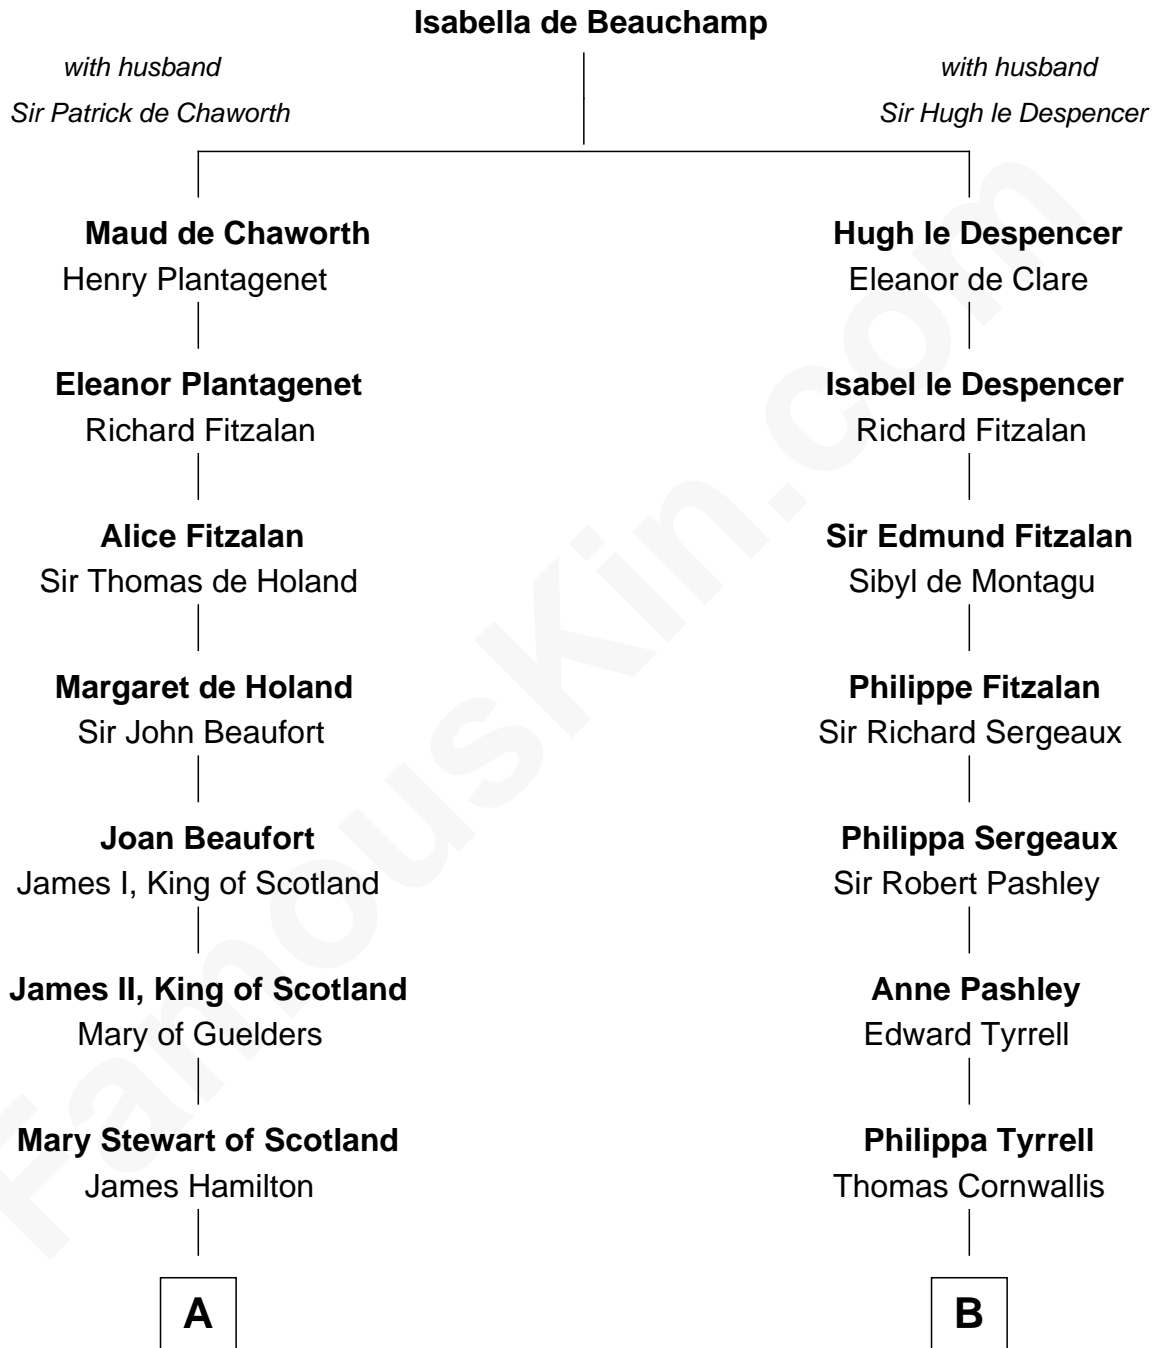

## Relationship Chart of

### Alexander Hamilton

1st U.S. Secretary of the Treasury

17th cousin 3 times removed of

### Ellen Louise (Axson) Wilson

First Lady of President Woodrow Wilson

**C**

**Isaac FitzRandolph**

Eleanor Hunter

**Rebecca Longstreet FitzRandolph**

Rev. Isaac Stockton Keith Axson

**Rev. Samuel Edward Axson**