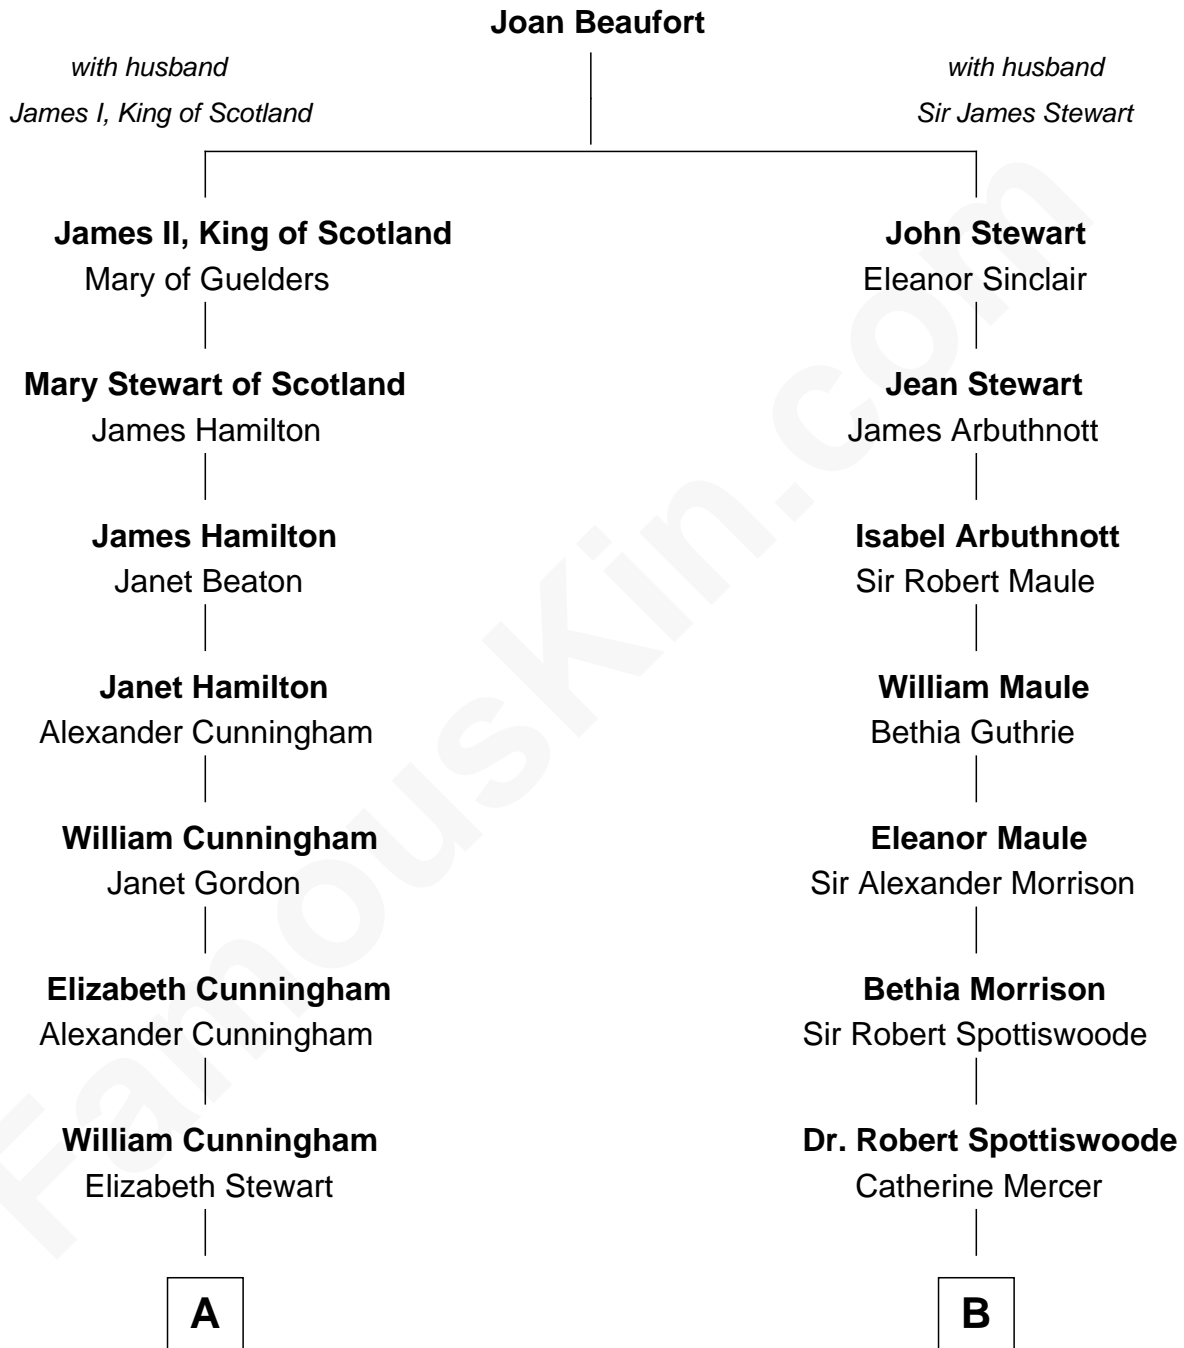

FamousKin.com

Relationship Chart of

Alexander Hamilton

1st U.S. Secretary of the Treasury

12th cousin 1 time removed of

Edith (Bolling) Wilson

First Lady of President Woodrow Wilson

A

William Cunningham

Elizabeth Napier

Alexander Cunningham

Janet Cunningham

Rebecca Cunningham

John Hamilton

Alexander Hamilton

Elizabeth Pollock

James A. Hamilton

Rachel Fawcett

Alexander Hamilton

1st U.S. Secretary of the Treasury

B

Lt. Gov. Alexander Spotswood

Anne Butler Brayne

Dorothea Spotswood