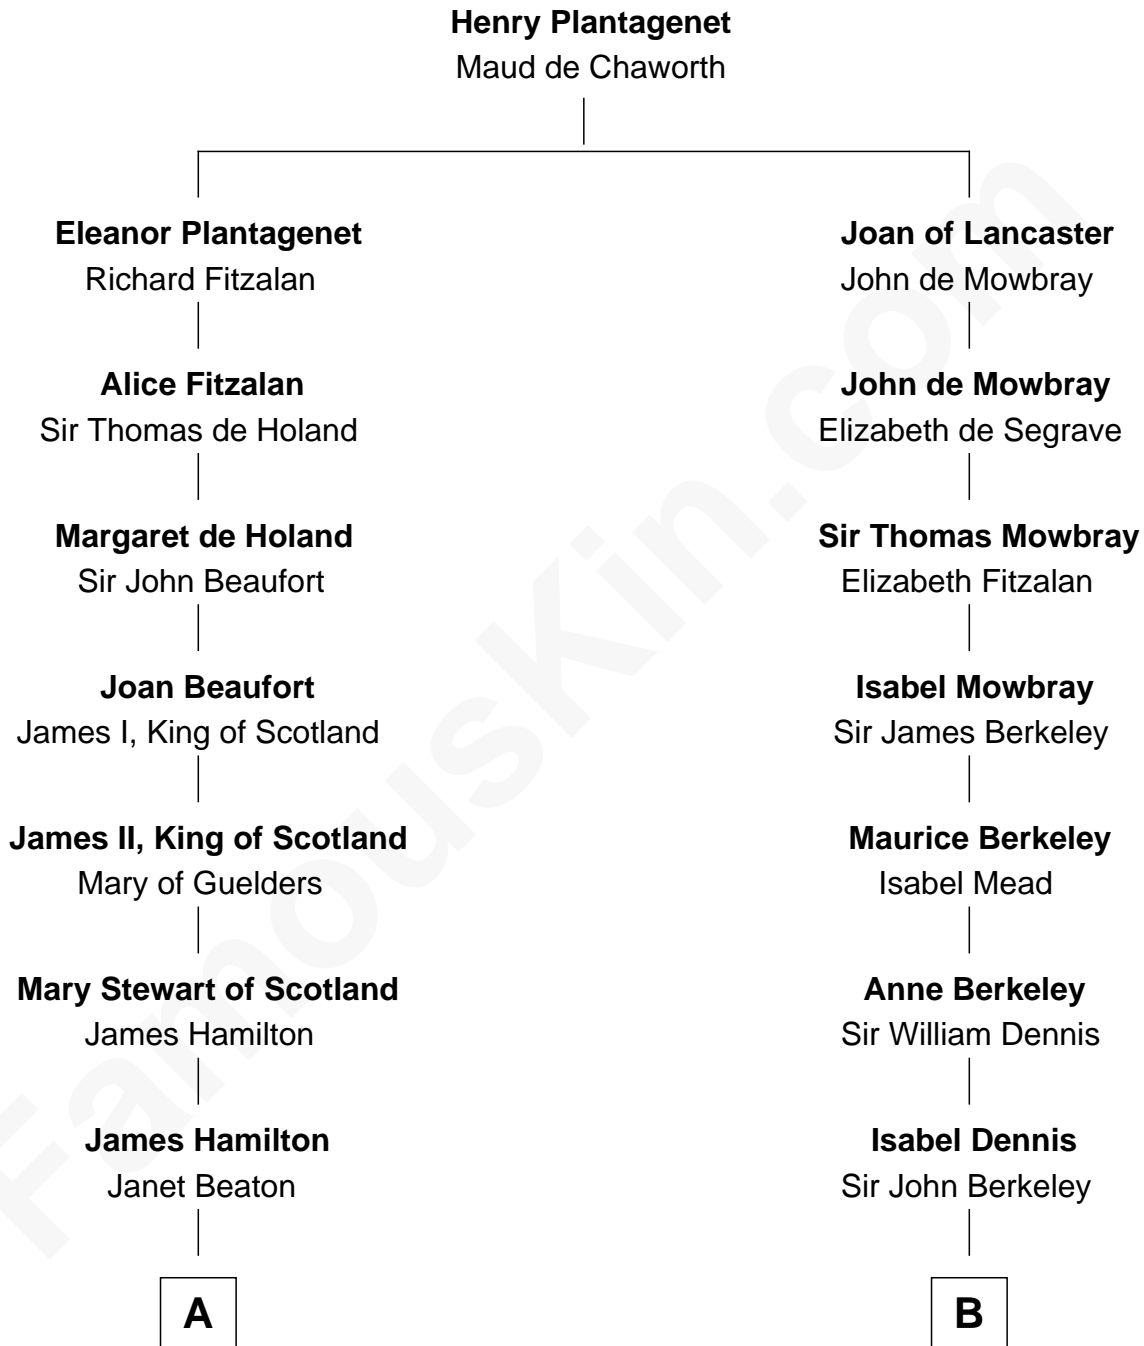

# FamousKin.com Relationship Chart of

**Alexander Hamilton**

1st U.S. Secretary of the Treasury

15th cousin 1 time removed of

**Samuel Prescott**

Completed Paul Revere's Midnight Ride

**A**

**Janet Hamilton**  
Alexander Cunningham

**William Cunningham**  
Janet Gordon

**Elizabeth Cunningham**  
Alexander Cunningham

**William Cunningham**  
Elizabeth Stewart

**William Cunningham**  
Elizabeth Napier

**Alexander Cunningham**  
Janet Cunningham

**Rebecca Cunningham**  
John Hamilton

**Alexander Hamilton**  
Elizabeth Pollock

**James A. Hamilton**  
Rachel Fawcett

**Alexander Hamilton**  
*1st U.S. Secretary of the Treasury*

**B**

**Sir Richard Berkeley**  
Elizabeth Jermy

**Mary Berkeley**  
Sir John Hungerford

**Bridget Hungerford**  
Sir William Lisle

**John Lisle**  
Alice Beckenshaw

**Alice Lisle**  
John Hoar

**Elizabeth Hoar**  
Jonathan Prescott

**Dr. Jonathan Prescott**  
Rebecca Bulkeley