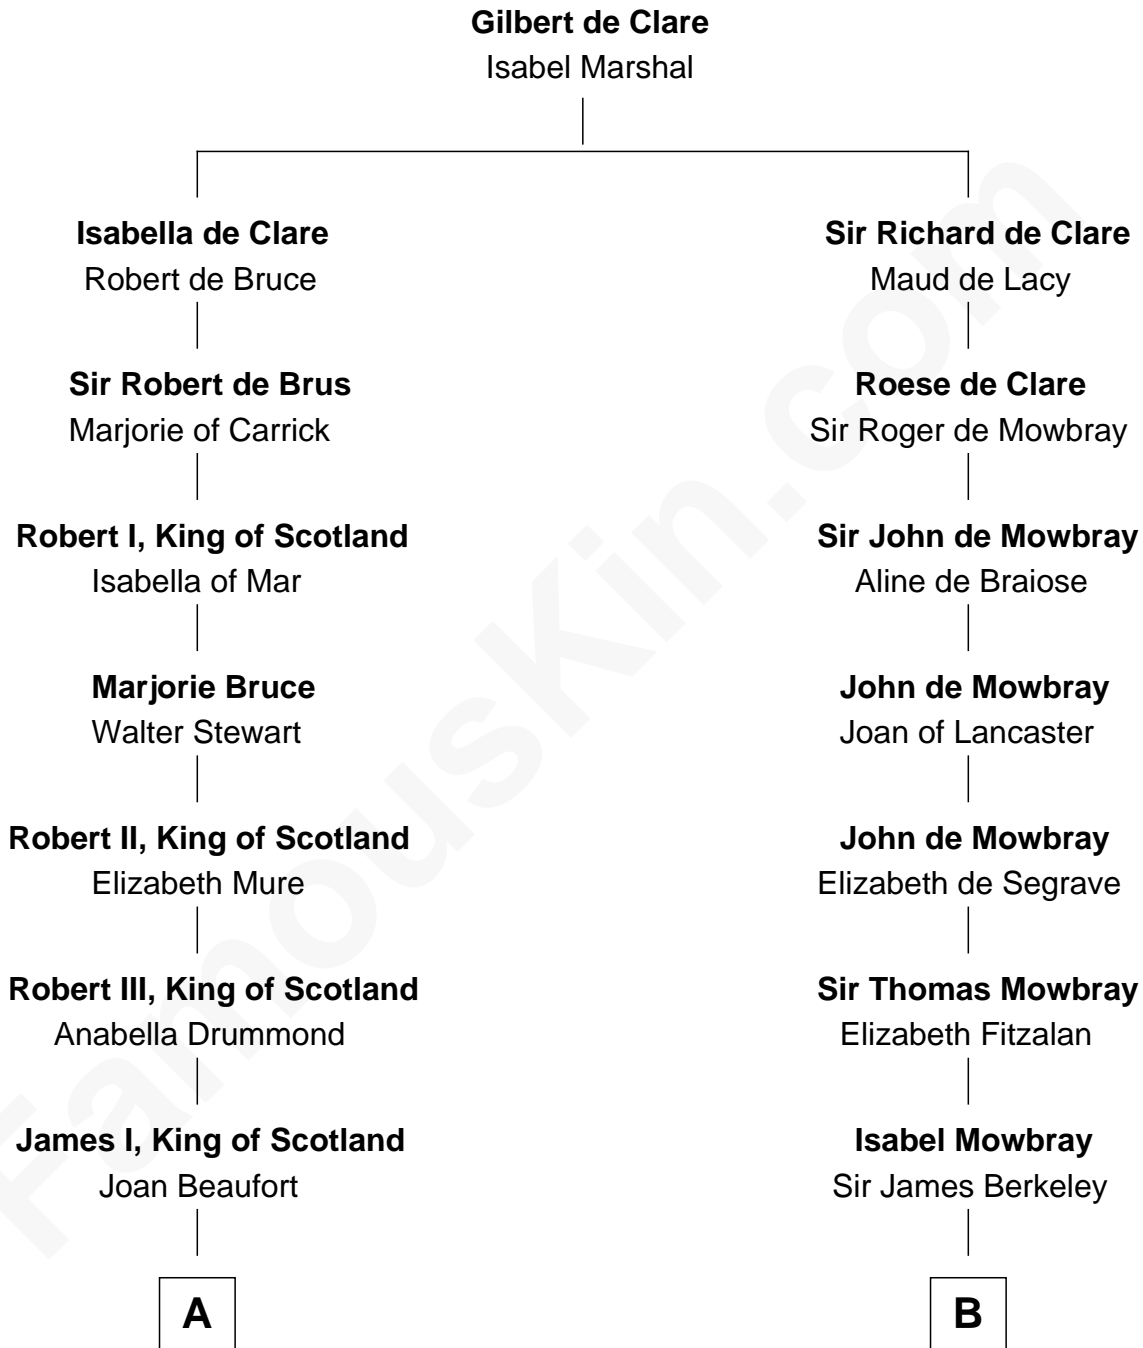

# FamousKin.com Relationship Chart of

**Alexander Hamilton**

*1st U.S. Secretary of the Treasury*

18th cousin 1 time removed of

**Samuel Prescott**

*Completed Paul Revere's Midnight Ride*

**C**

**Alexander Hamilton**

Elizabeth Pollock

**James A. Hamilton**

Rachel Fawcett

**Alexander Hamilton**

*1st U.S. Secretary of the Treasury*

**D**

**Dr. Abel Prescott**

Abigail Brigham

**Samuel Prescott**

*Completed Paul Revere's Ride*

FamousKin.com