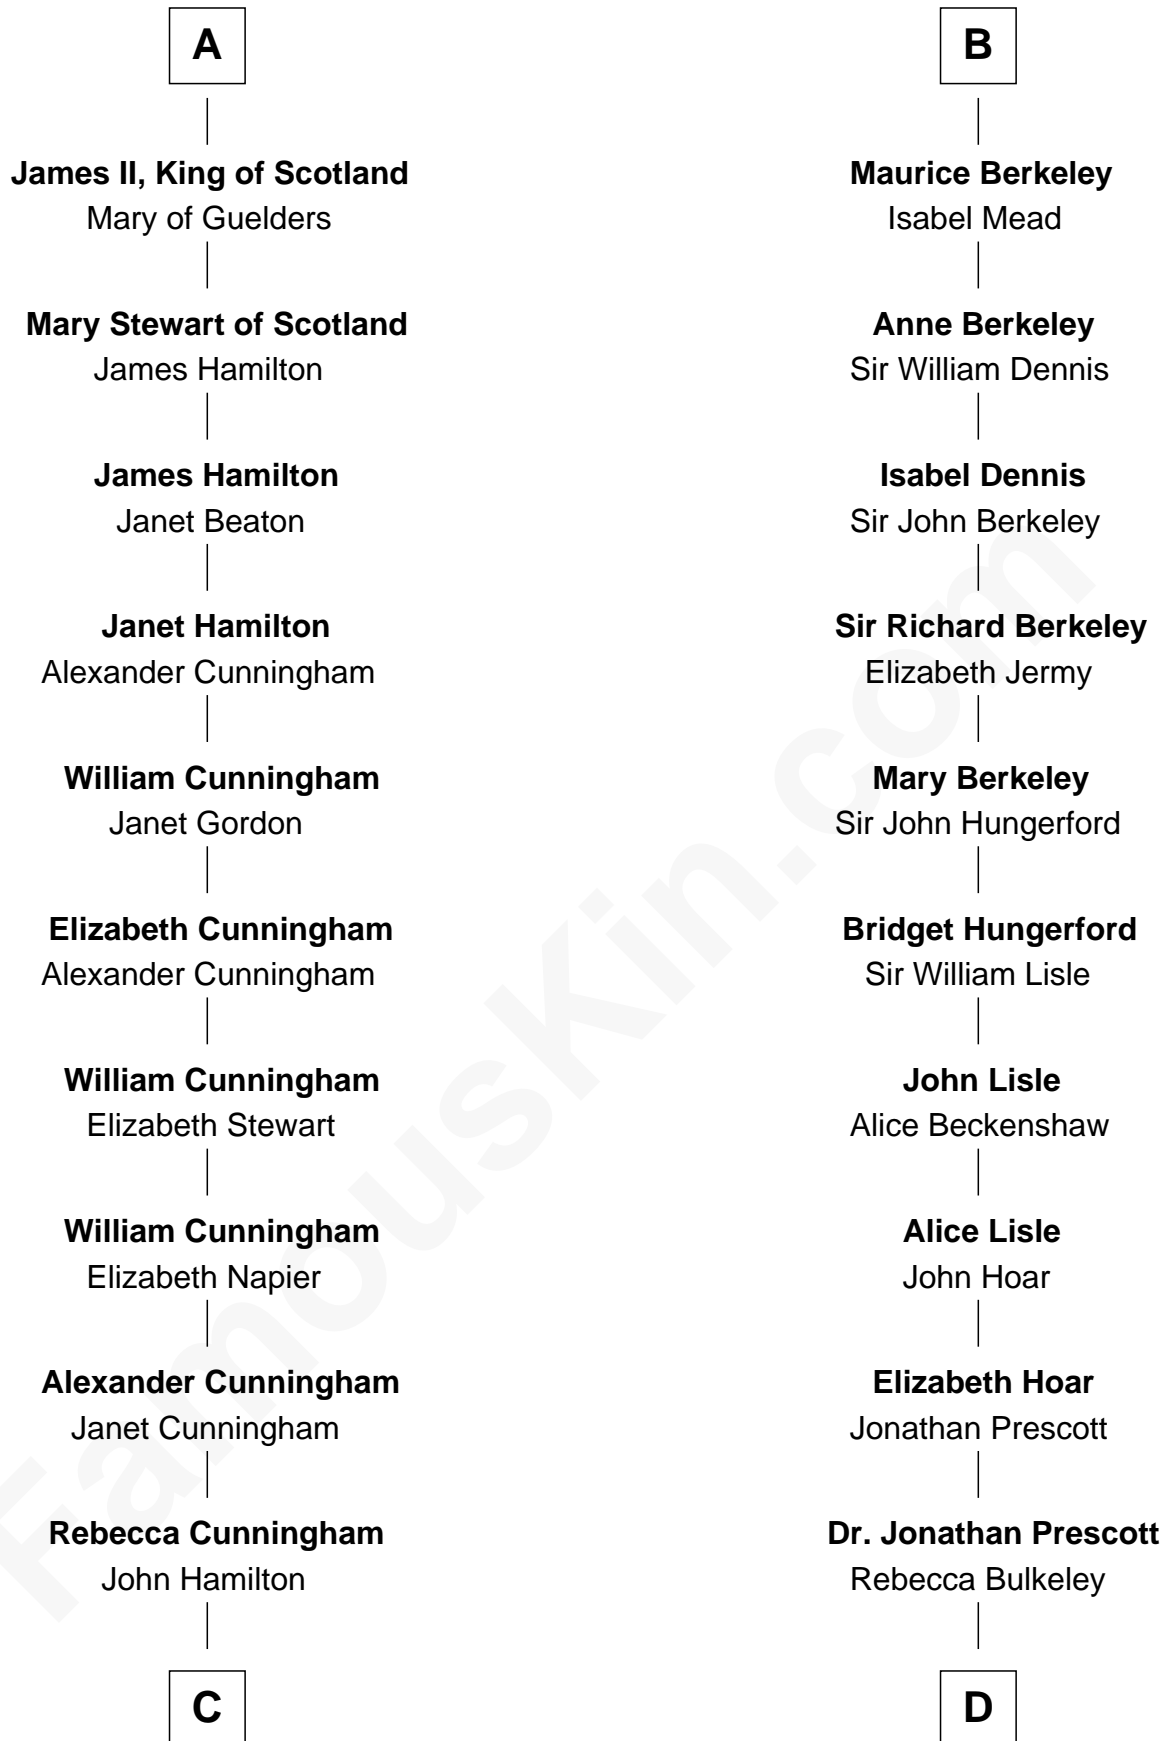

# FamousKin.com Relationship Chart of

**Alexander Hamilton**

*1st U.S. Secretary of the Treasury*

18th cousin 1 time removed of

**Samuel Prescott**

*Completed Paul Revere's Midnight Ride*

**C**

**Alexander Hamilton**

Elizabeth Pollock

**James A. Hamilton**

Rachel Fawcett

**Alexander Hamilton**

*1st U.S. Secretary of the Treasury*

**D**

**Dr. Abel Prescott**

Abigail Brigham

**Samuel Prescott**

*Completed Paul Revere's Ride*

FamousKin.com