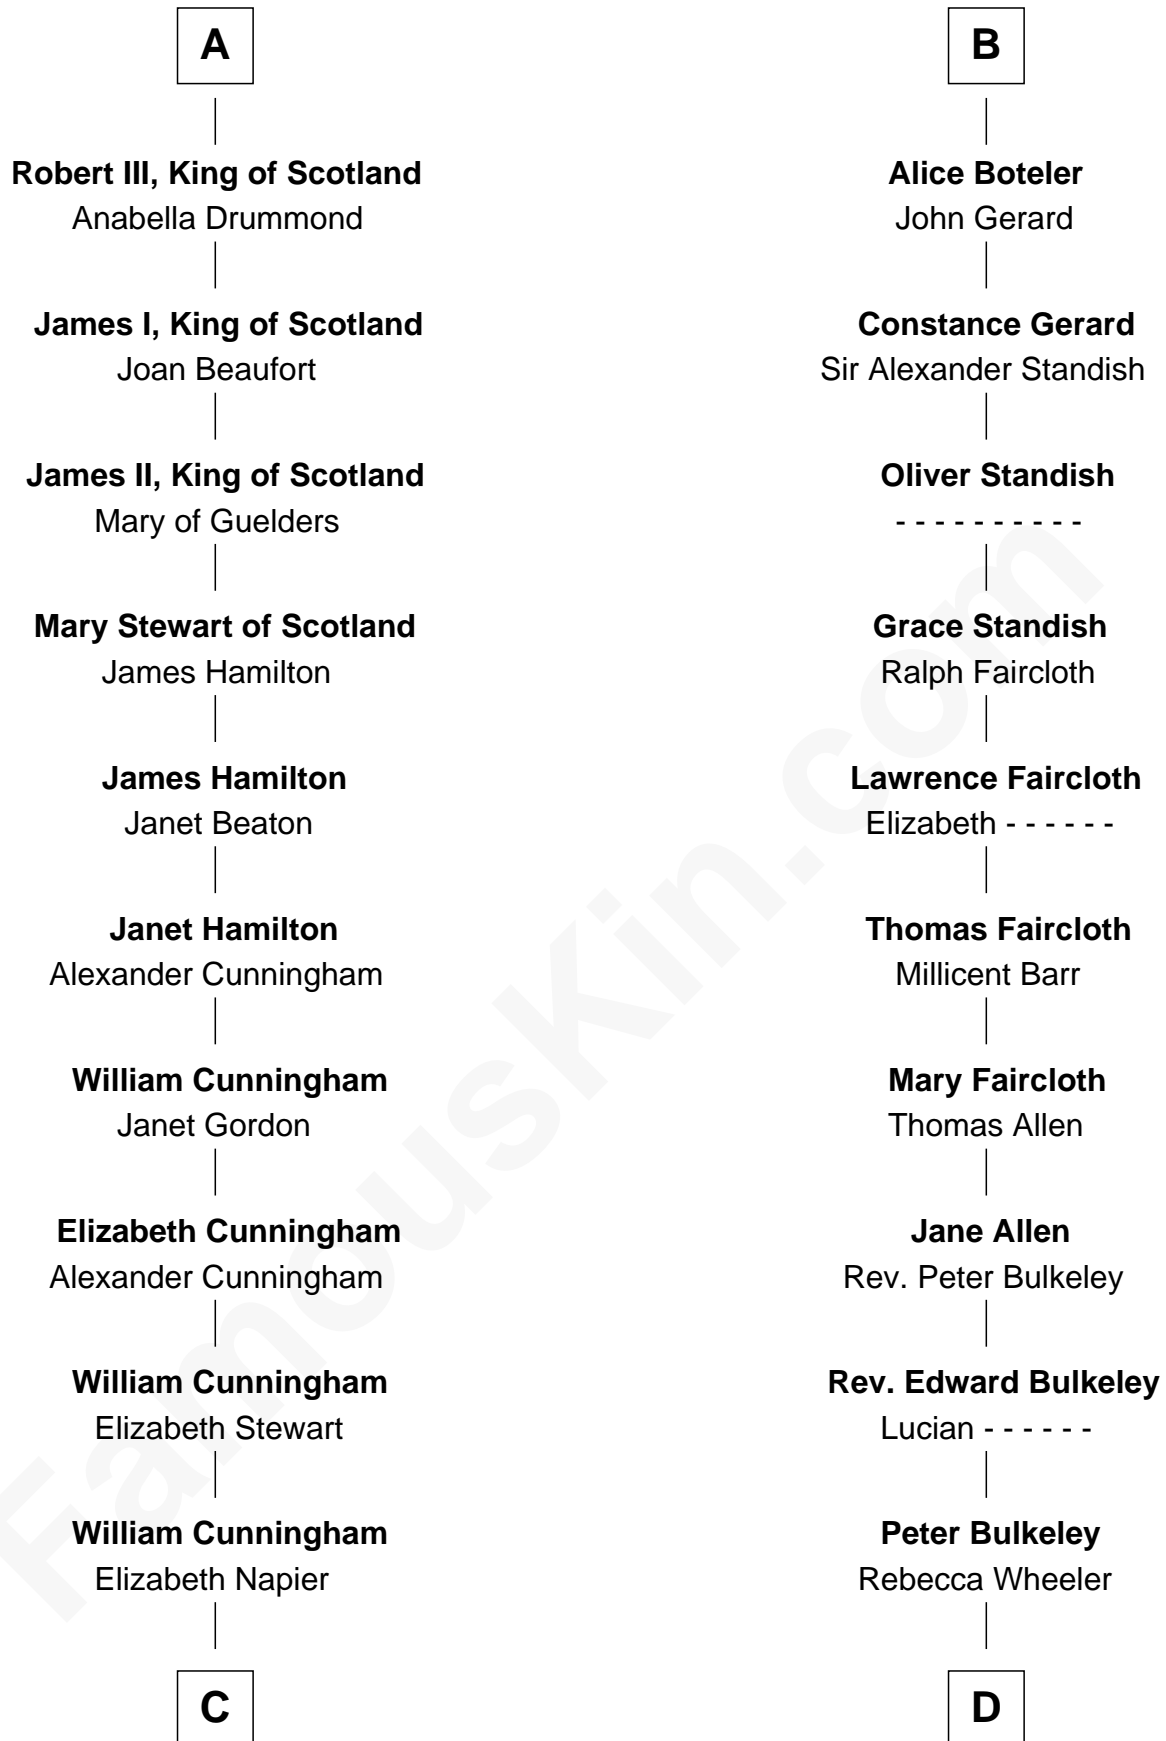

FamousKin.com Relationship Chart of

Alexander Hamilton

1st U.S. Secretary of the Treasury

19th cousin 2 times removed of

Samuel Prescott

Completed Paul Revere's Midnight Ride

C

Alexander Cunningham

Janet Cunningham

Rebecca Cunningham

John Hamilton

Alexander Hamilton

Elizabeth Pollock

James A. Hamilton

Rachel Fawcett

Alexander Hamilton