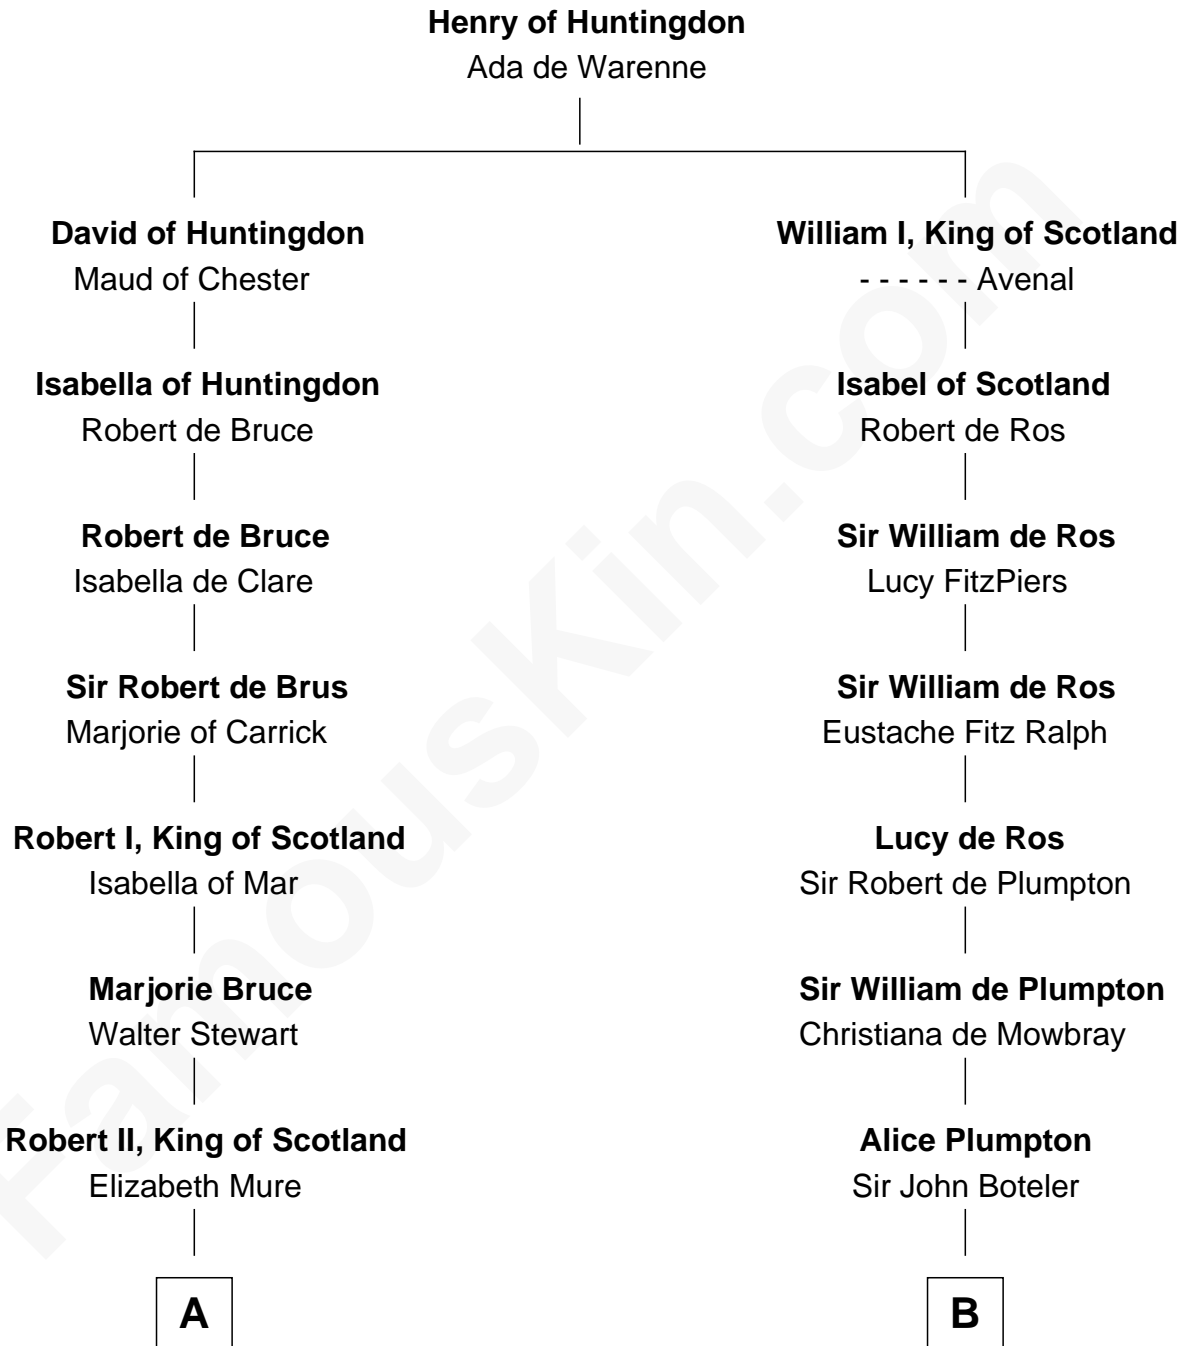

FamousKin.com Relationship Chart of

Alexander Hamilton

1st U.S. Secretary of the Treasury

19th cousin 2 times removed of

Samuel Prescott

Completed Paul Revere's Midnight Ride

C

Alexander Cunningham

Janet Cunningham

Rebecca Cunningham

John Hamilton

Alexander Hamilton

Elizabeth Pollock

James A. Hamilton

Rachel Fawcett

Alexander Hamilton