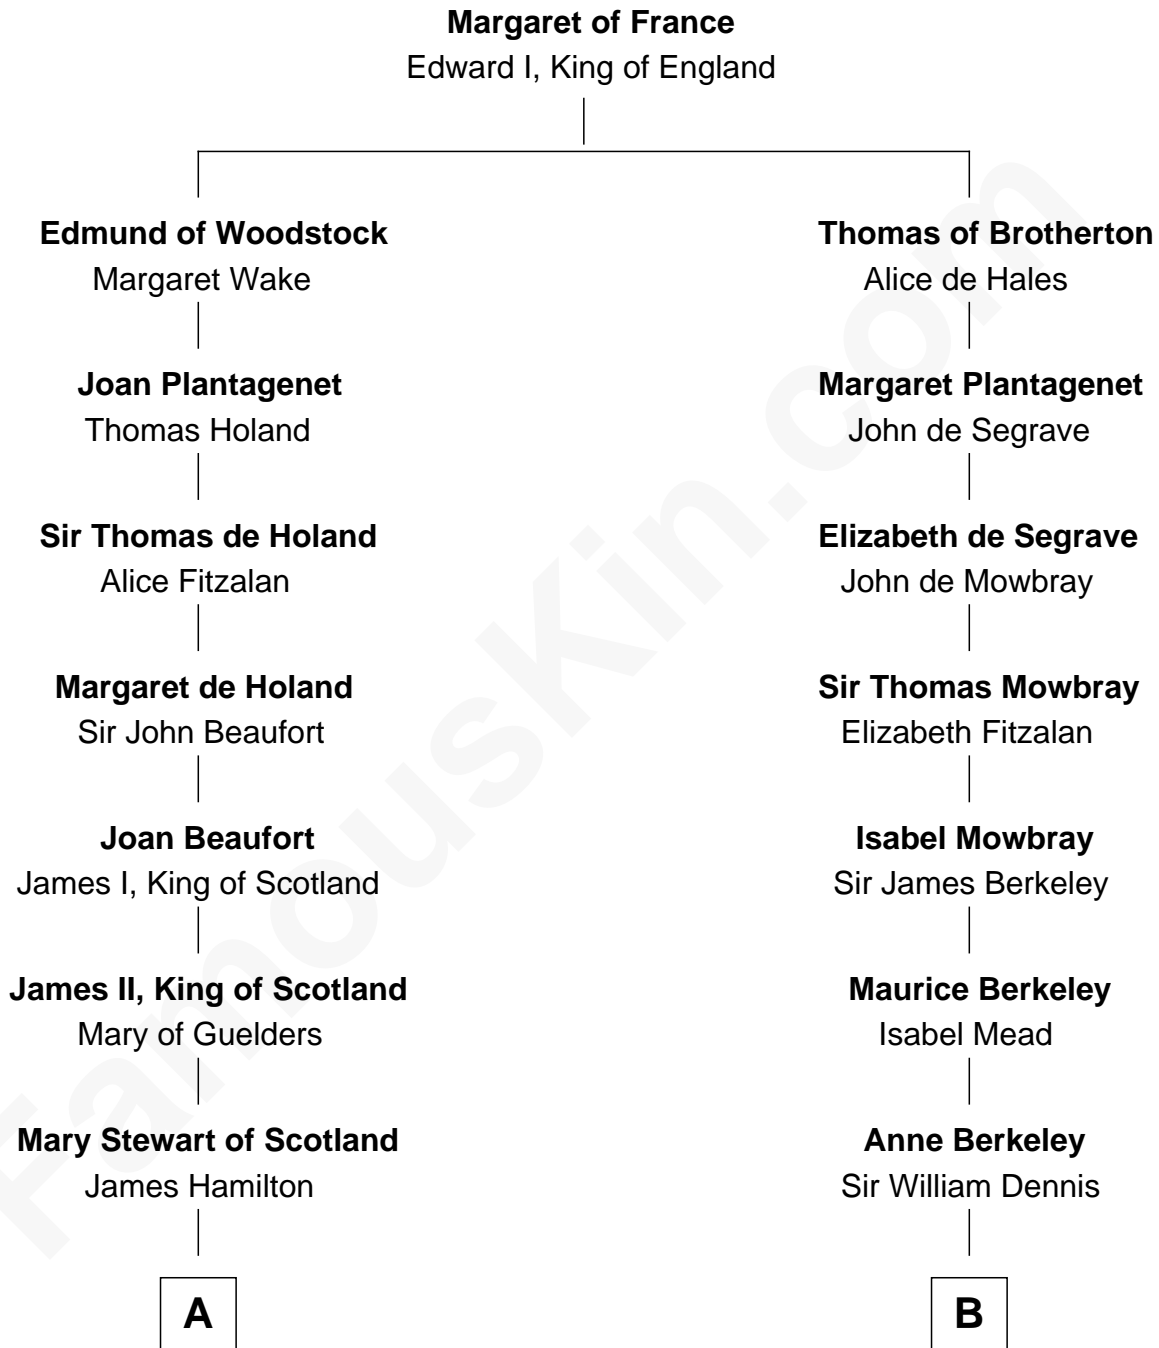

# FamousKin.com Relationship Chart of

**Alexander Hamilton**

1st U.S. Secretary of the Treasury

16th cousin 1 time removed of

**Samuel Prescott**

Completed Paul Revere's Midnight Ride

**A**

**James Hamilton**

Janet Beaton

**Janet Hamilton**

Alexander Cunningham

**William Cunningham**

Janet Gordon

**Elizabeth Cunningham**

Alexander Cunningham

**William Cunningham**

Elizabeth Stewart

**William Cunningham**

Elizabeth Napier

**Alexander Cunningham**

Janet Cunningham

**Rebecca Cunningham**

John Hamilton

**Alexander Hamilton**