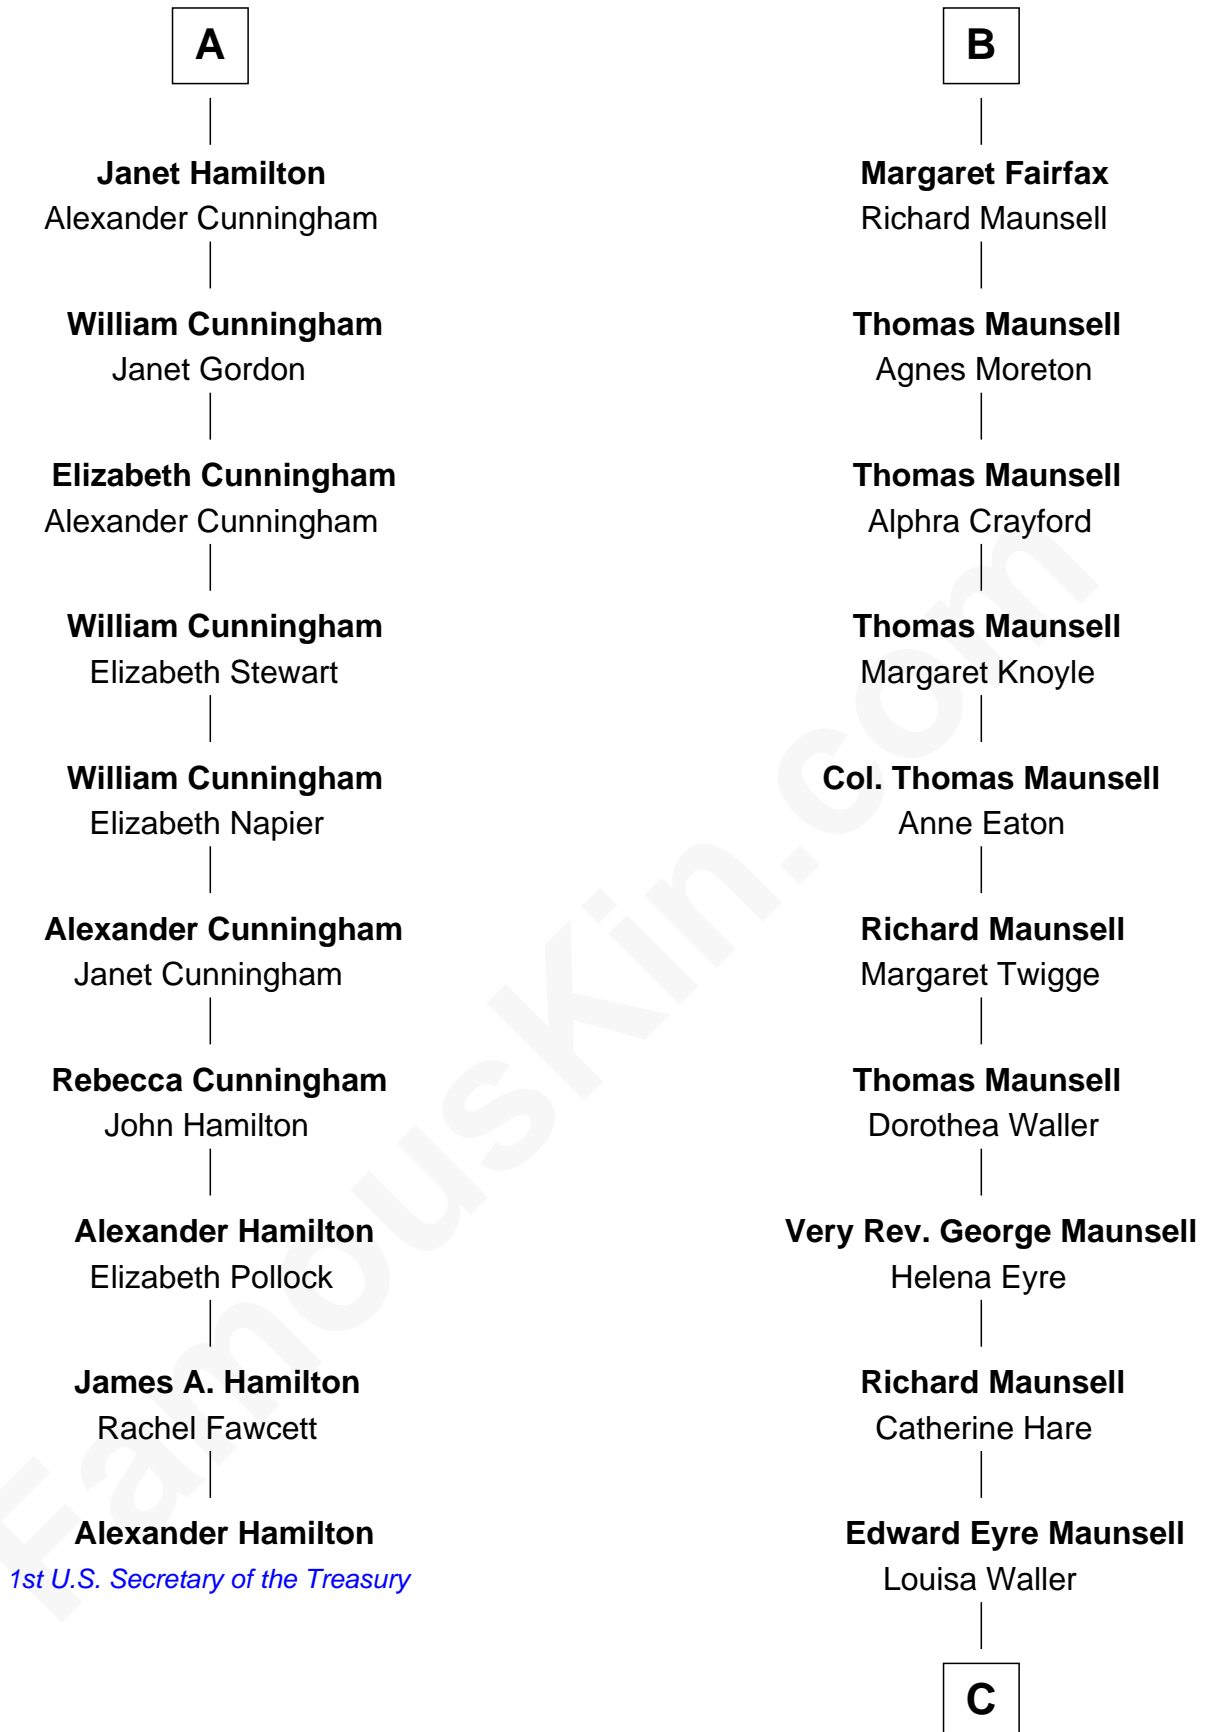

FamousKin.com Relationship Chart of

Alexander Hamilton

1st U.S. Secretary of the Treasury

16th cousin 5 times removed of

Phoebe Waller-Bridge

Theatre, TV and Movie Actress

C

Florence Catherine Maunsell