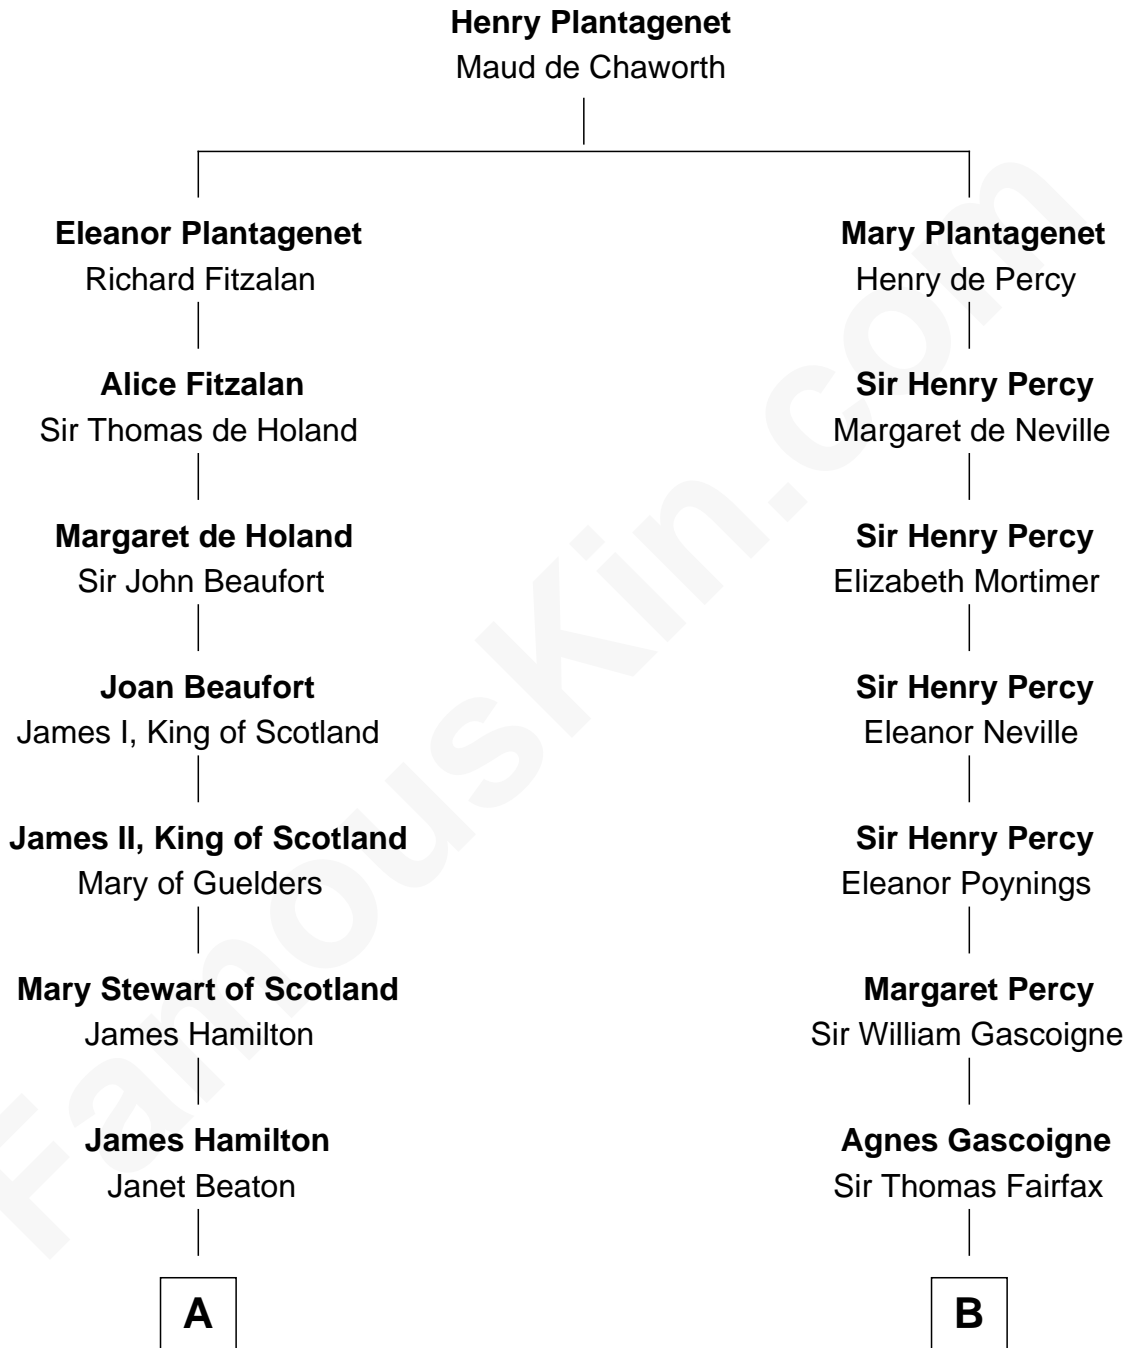

FamousKin.com Relationship Chart of

Alexander Hamilton

1st U.S. Secretary of the Treasury

16th cousin 5 times removed of

Phoebe Waller-Bridge

Theatre, TV and Movie Actress

C

Florence Catherine Maunsell