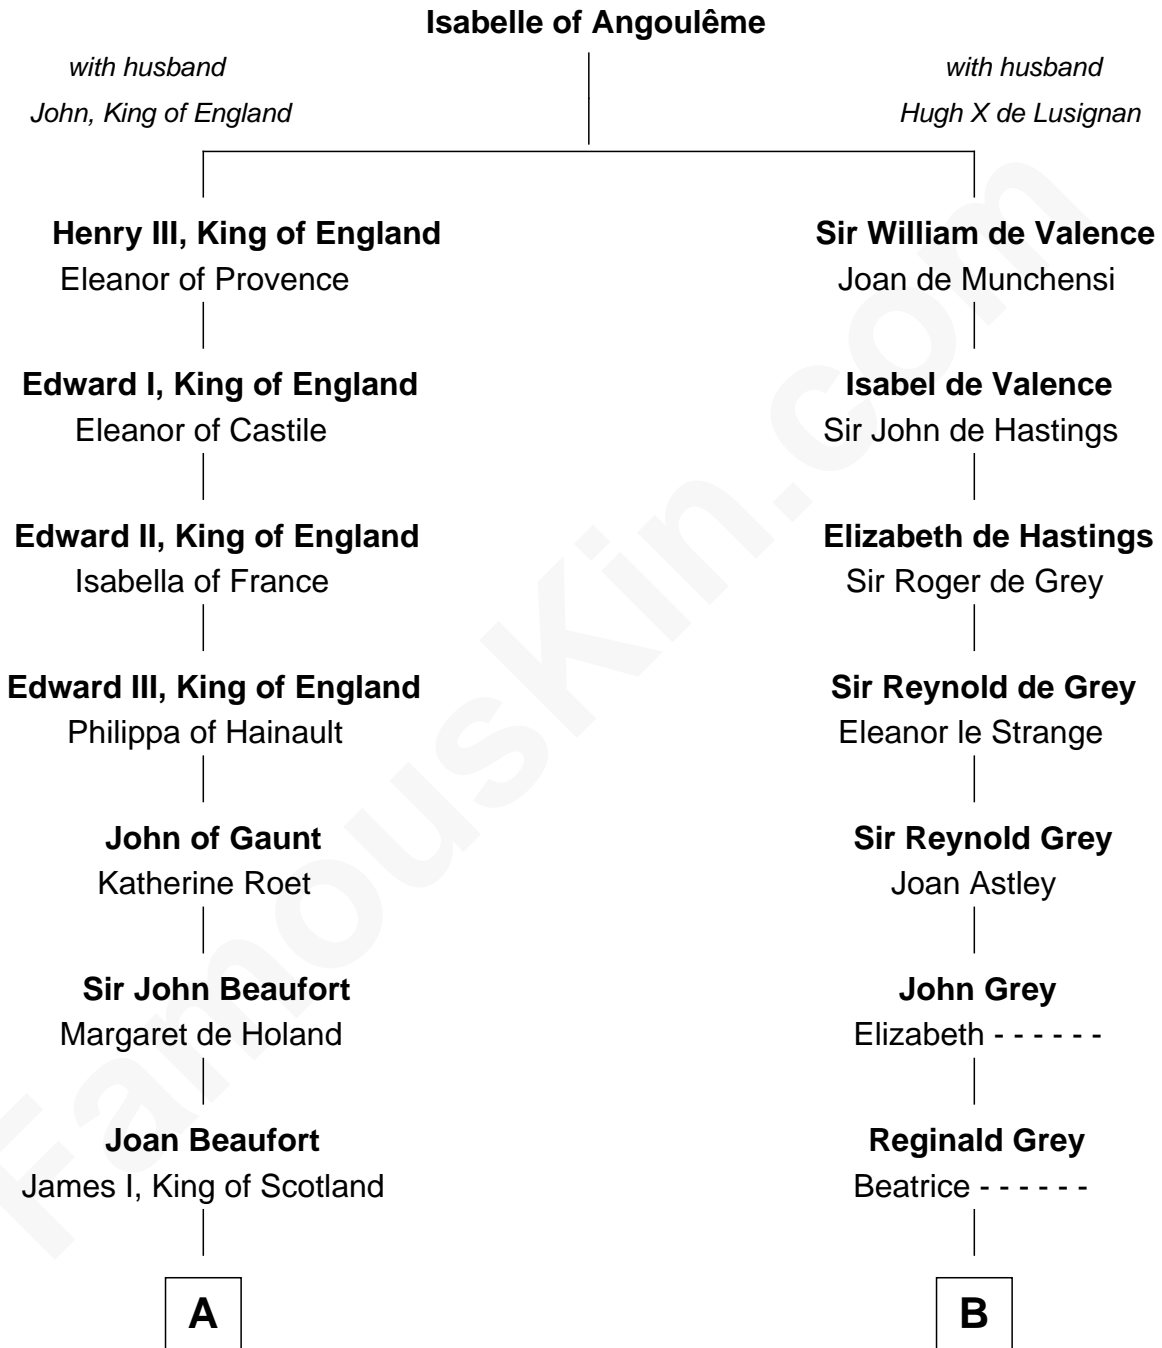

FamousKin.com Relationship Chart of

Alexander Hamilton

1st U.S. Secretary of the Treasury

19th cousin of

J.P. Morgan

American Banker and Art Collector

C

Alexander Hamilton

Elizabeth Pollock

James A. Hamilton

Rachel Fawcett

Alexander Hamilton

1st U.S. Secretary of the Treasury

D

Mary Sheldon Lord

John Pierpont