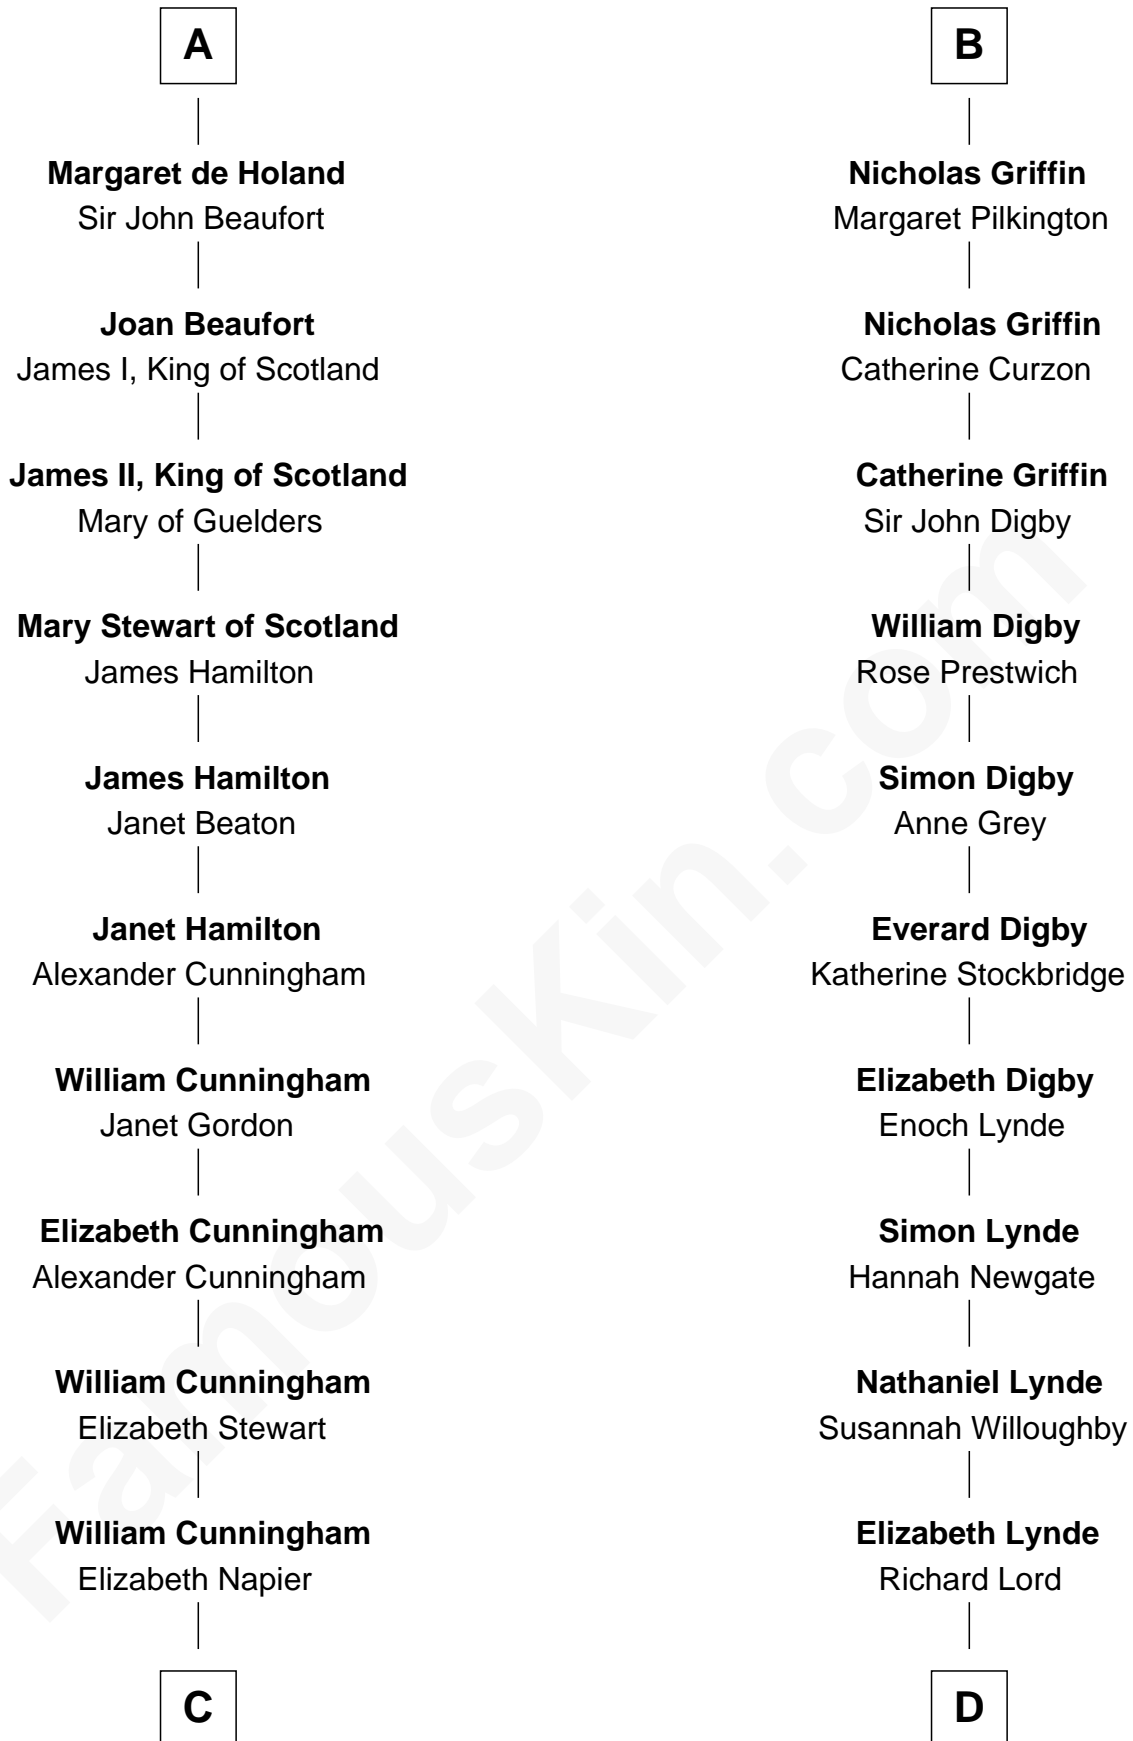

# FamousKin.com Relationship Chart of

**Alexander Hamilton**

*1st U.S. Secretary of the Treasury*

21st cousin of

**J.P. Morgan**

*American Banker and Art Collector*

**Alan of Galloway**

*with wife  
Helen de l'Isle*

**Sir Roger la Zouche**  
Ela Longespee

**Hawise de Burgh**  
Sir Robert de Grelle

**Sir Alan la Zouche**  
Eleanor de Segrave

**Joan de Grelle**  
John de la Warre

**Maude la Zouche**  
Sir Robert de Holland

**Catherine de la Warre**  
Sir Warin le Latimer

**Thomas Holand**  
Joan Plantagenet

**Elizabeth le Latimer**  
Sir Thomas Griffin

**Sir Thomas de Holand**  
Alice Fitzalan

**Richard Griffin**  
Anna Chamberlain

**A**

**B**

**C**

**Alexander Cunningham**

Janet Cunningham

**Rebecca Cunningham**

John Hamilton

**Alexander Hamilton**